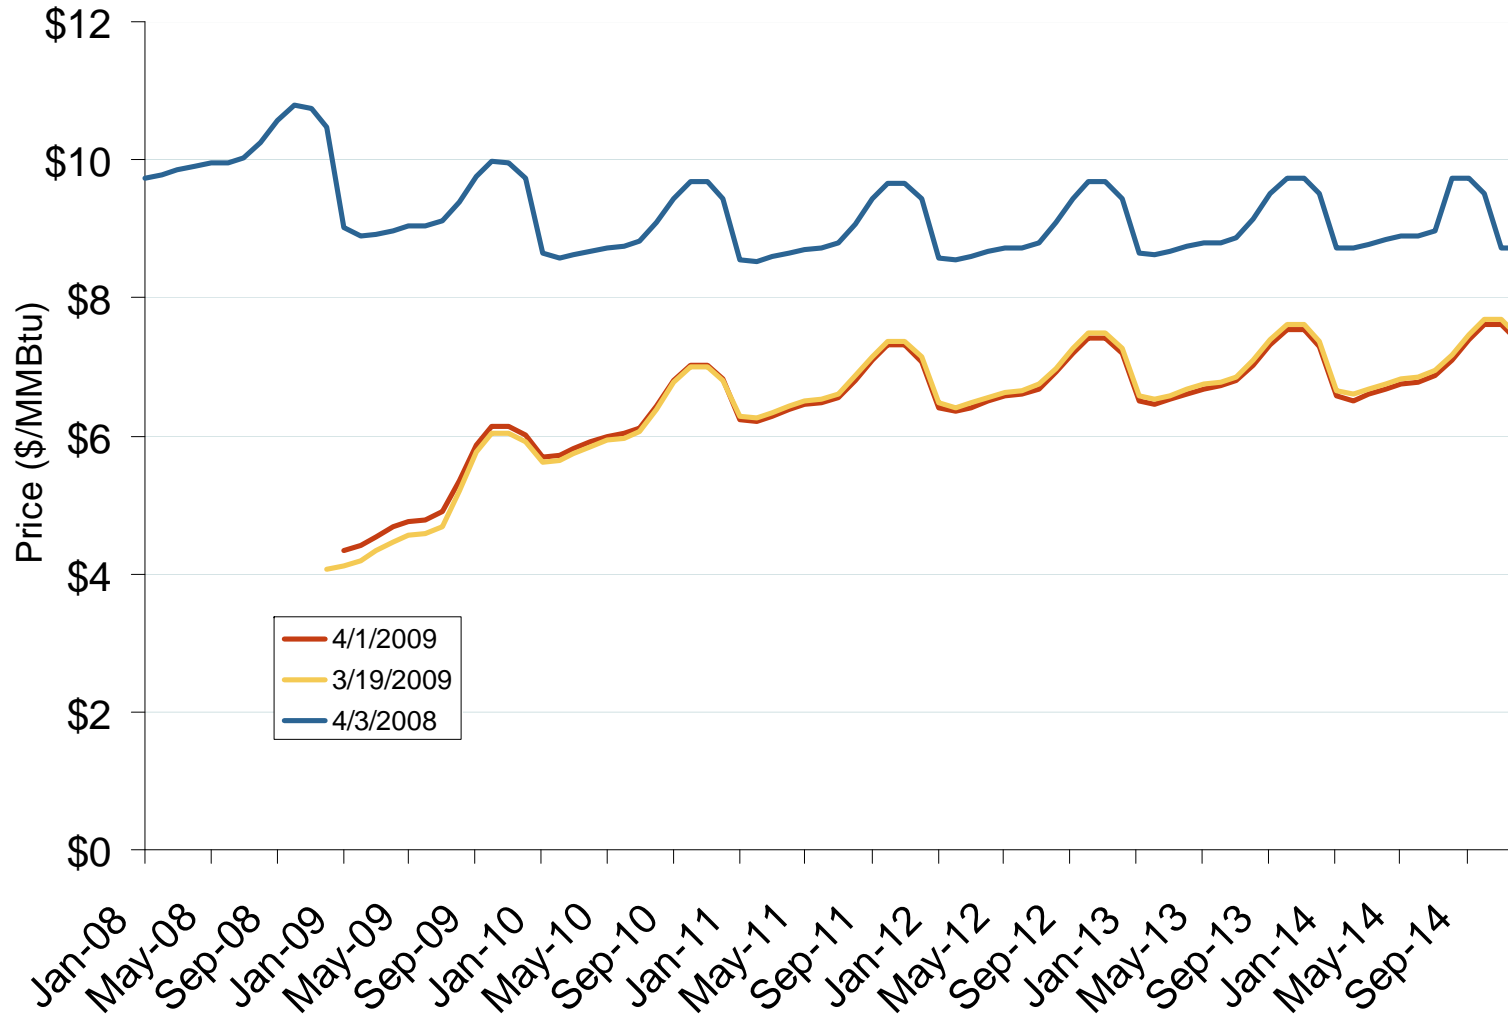

NYMEX Natural Gas Forward Price Curve

Source: Derived from NYMEX data.