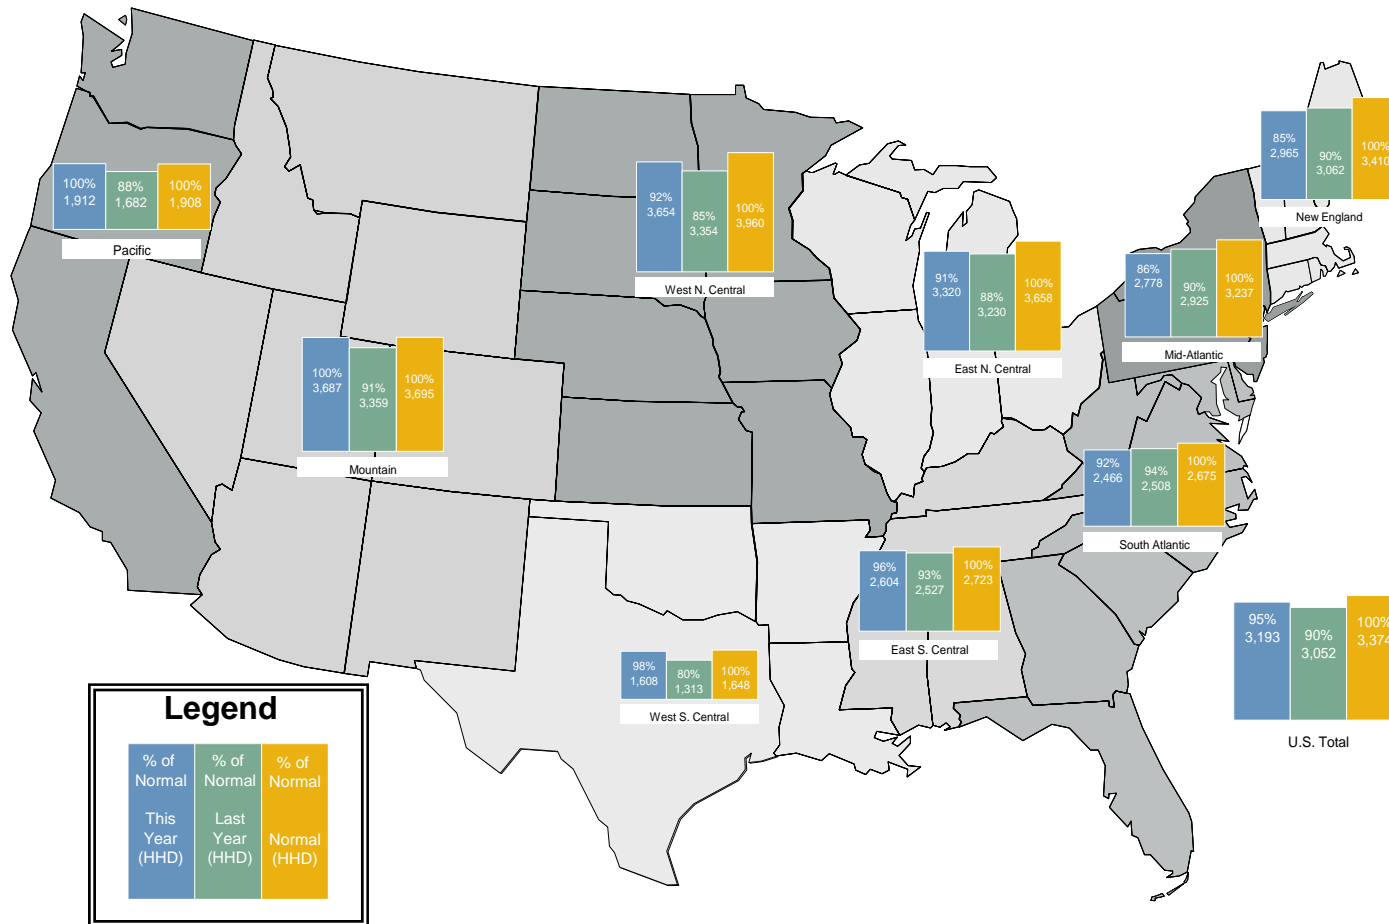

Regional Heating Degree Days 2006-2007 Heating Season to Date

Source: Derived from NOAA data. Normal is based on a 30-year average of heating degree days. The heating season begins in October and runs through March.

Updated March 9, 2007