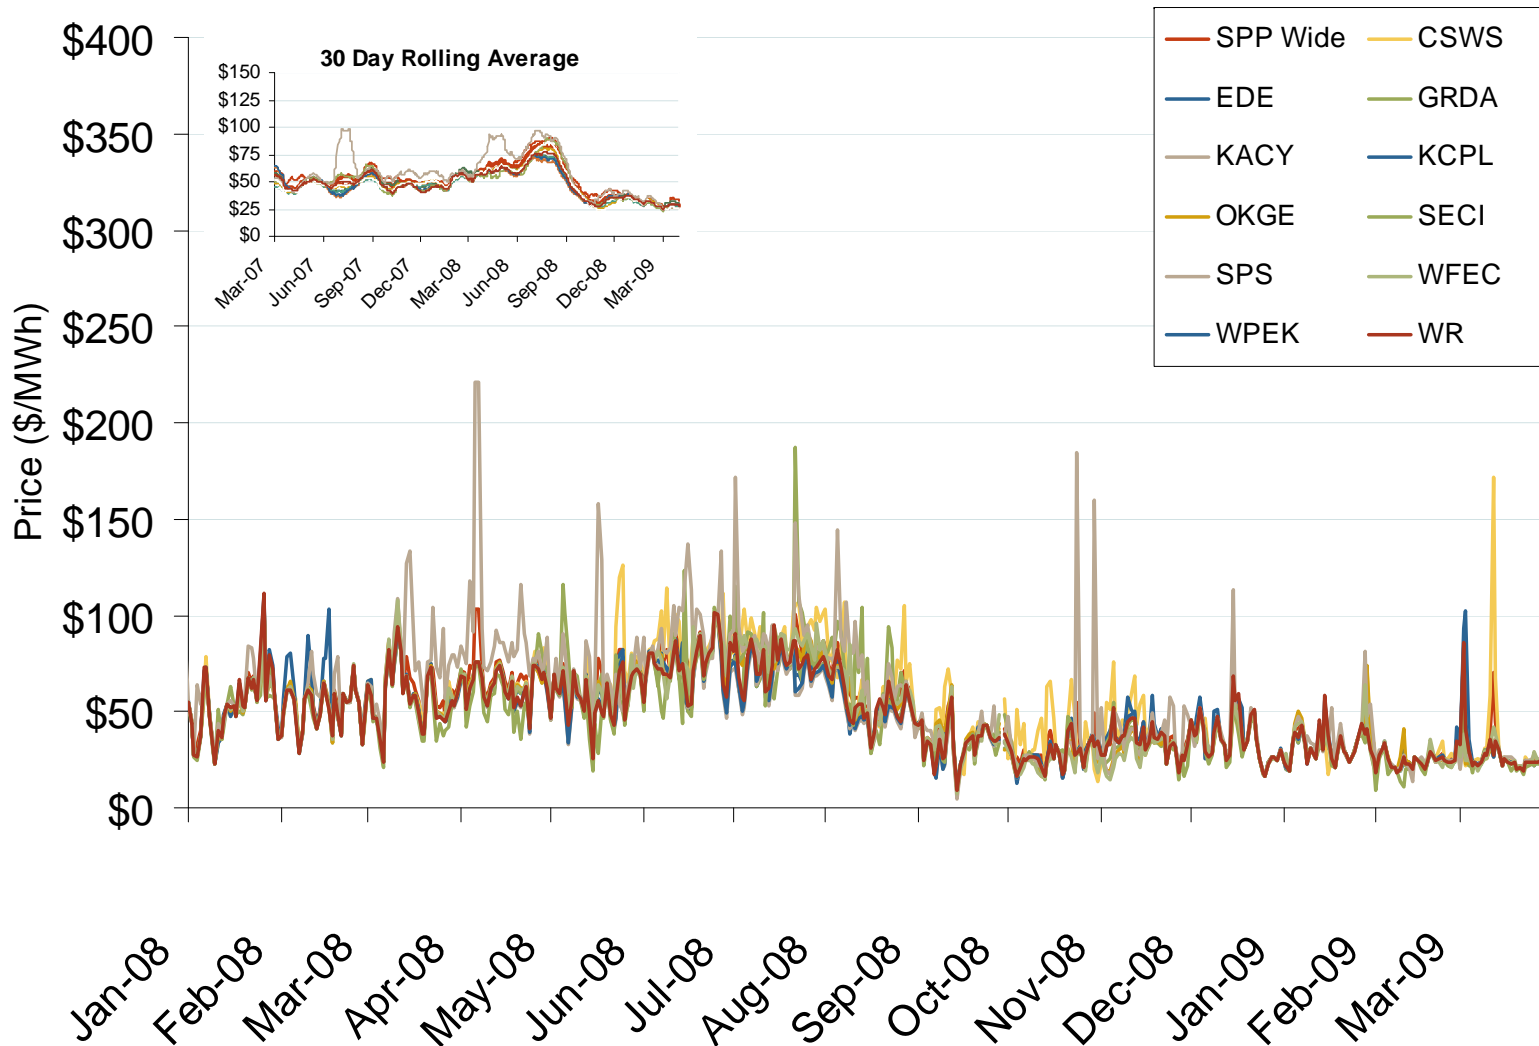

Daily Average of SPP Real Time Prices - All Hours

Source: Derived from SPP data.