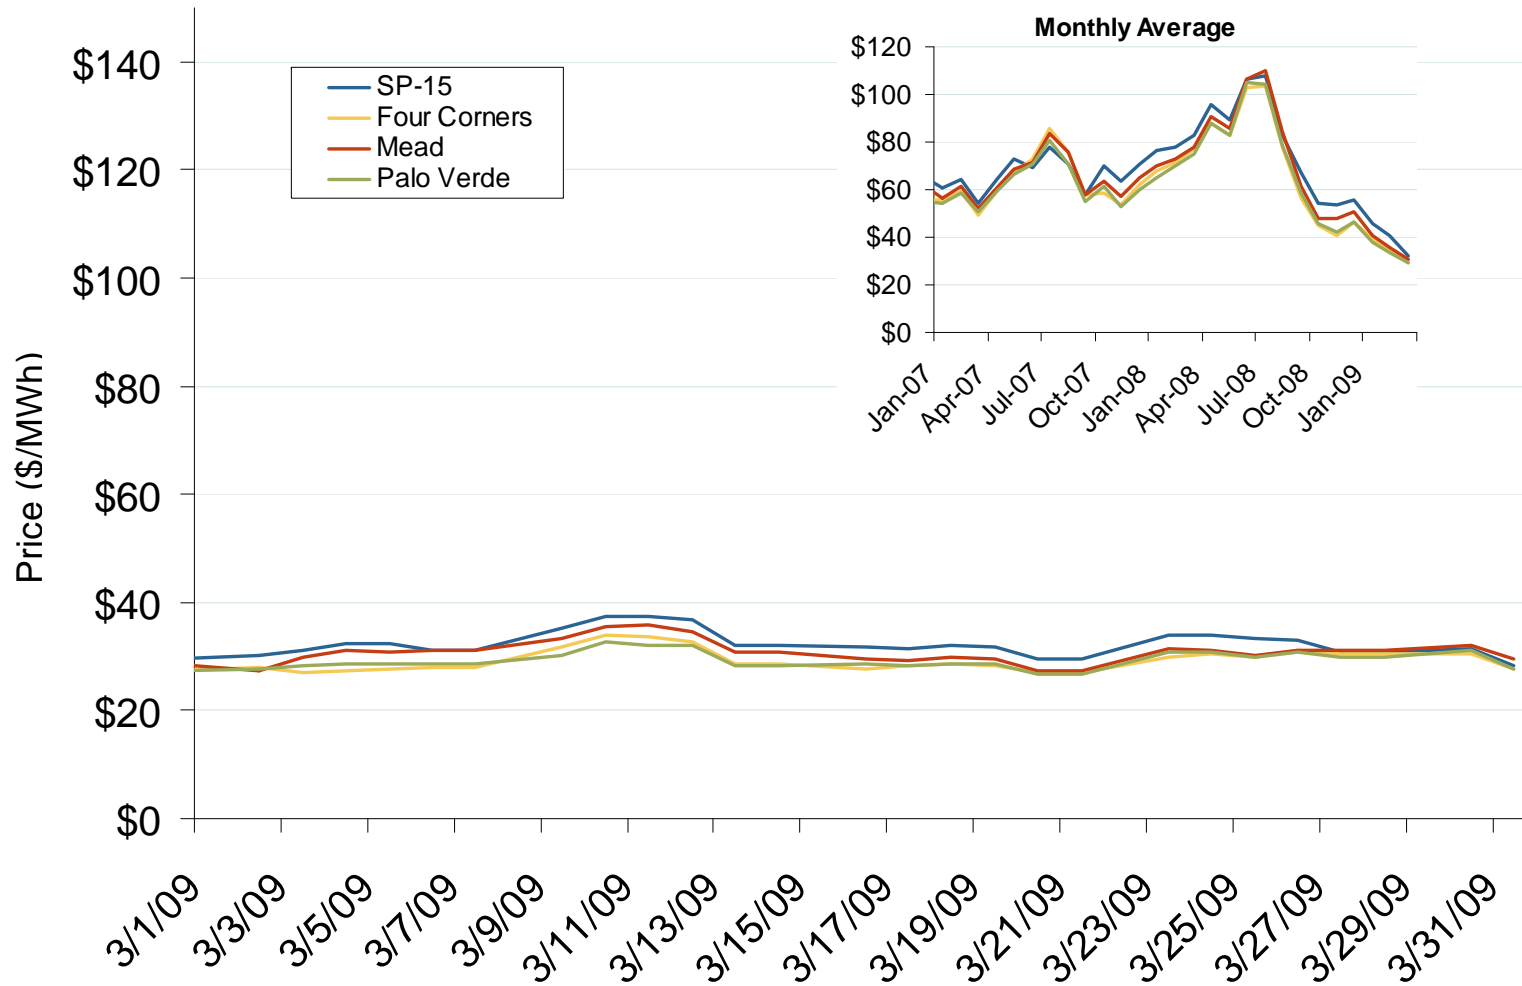

Southwestern Daily Bilateral Day-Ahead On-Peak Prices

Source: Derived from *Platts* data.