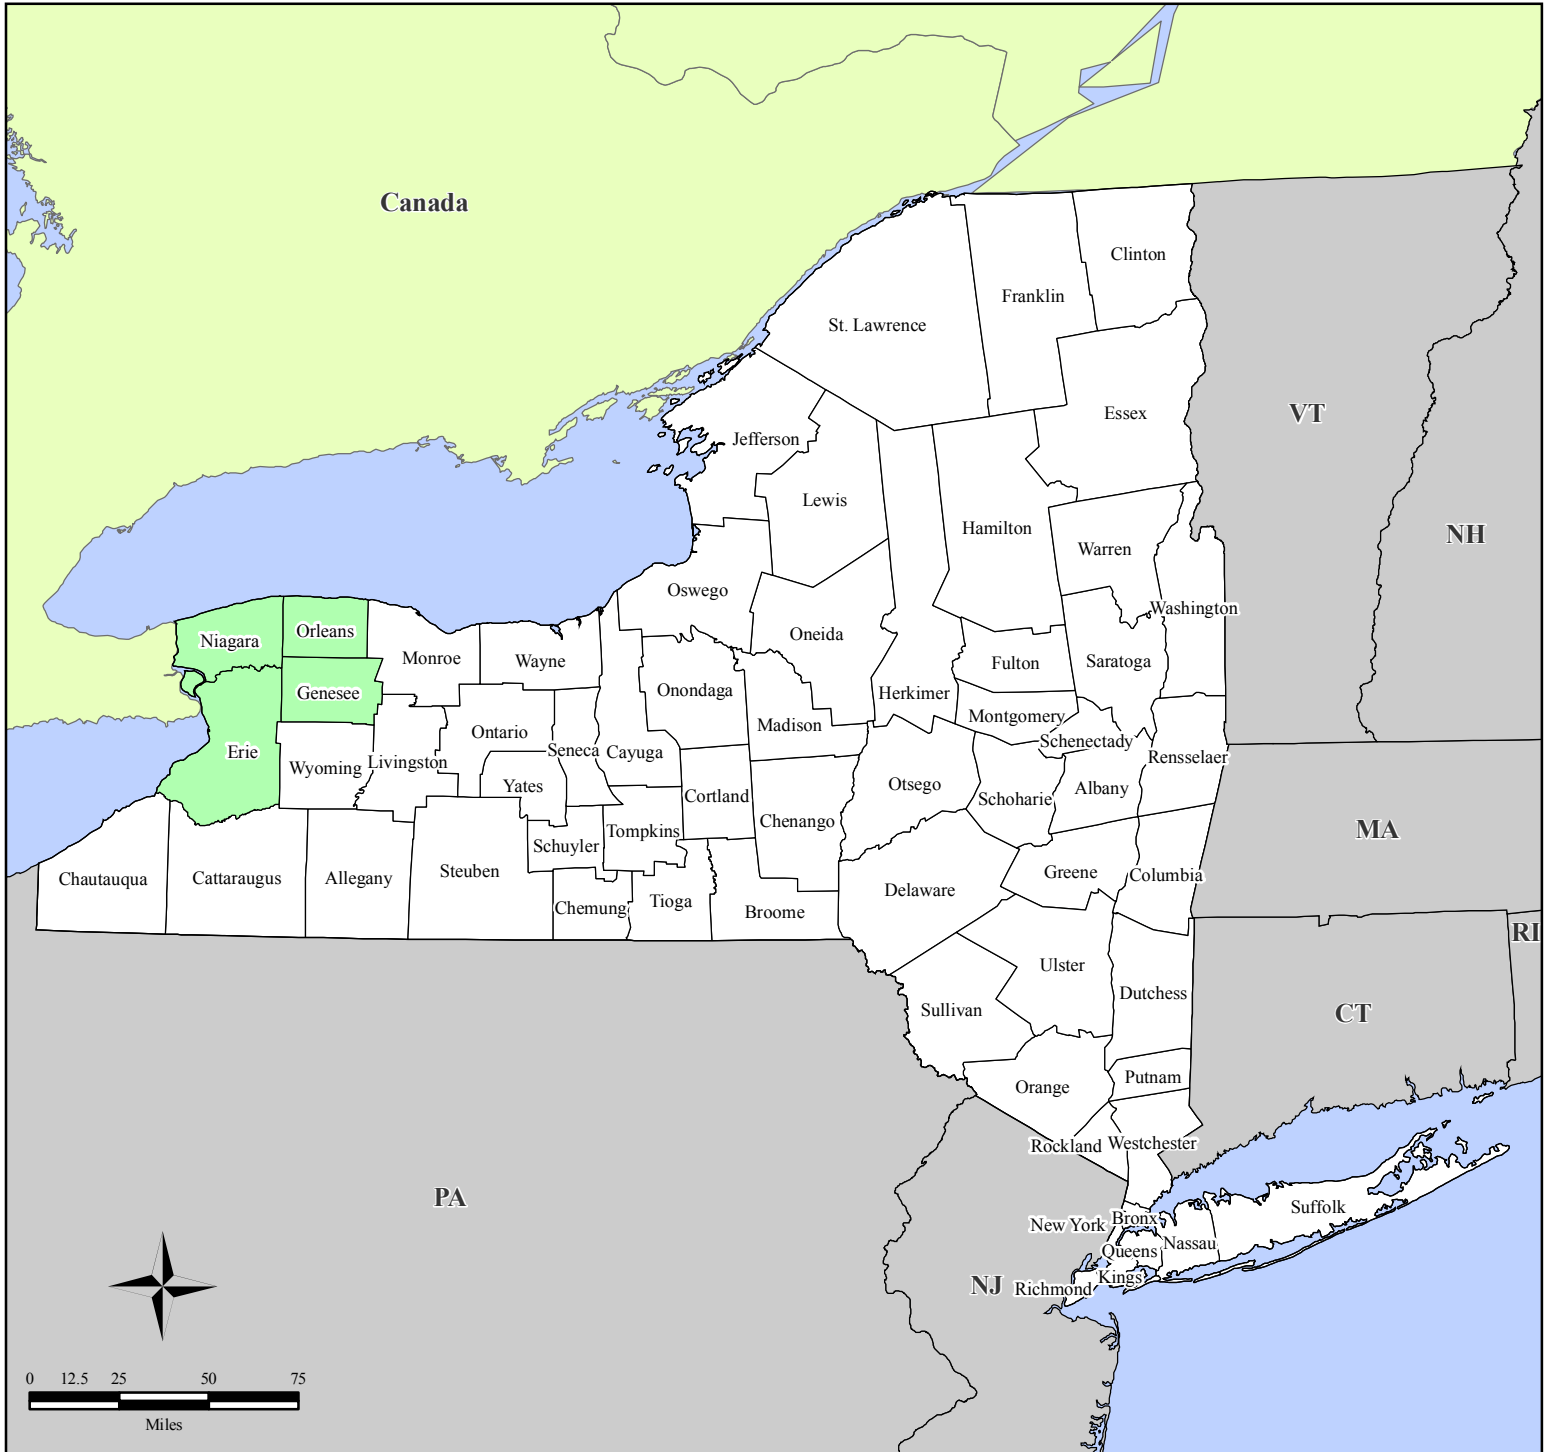

# FEMA-3268-EM, New York Emergency Declaration as of 10/15/2006

**Location Map**

**Legend**

Designated Counties	
	No Designation
	Public Assistance (Categories A and B)

**FEMA**

Mapping & Analysis Coordination Center  
Washington, DC  
10/16/06 -- 8:15 AM EDT