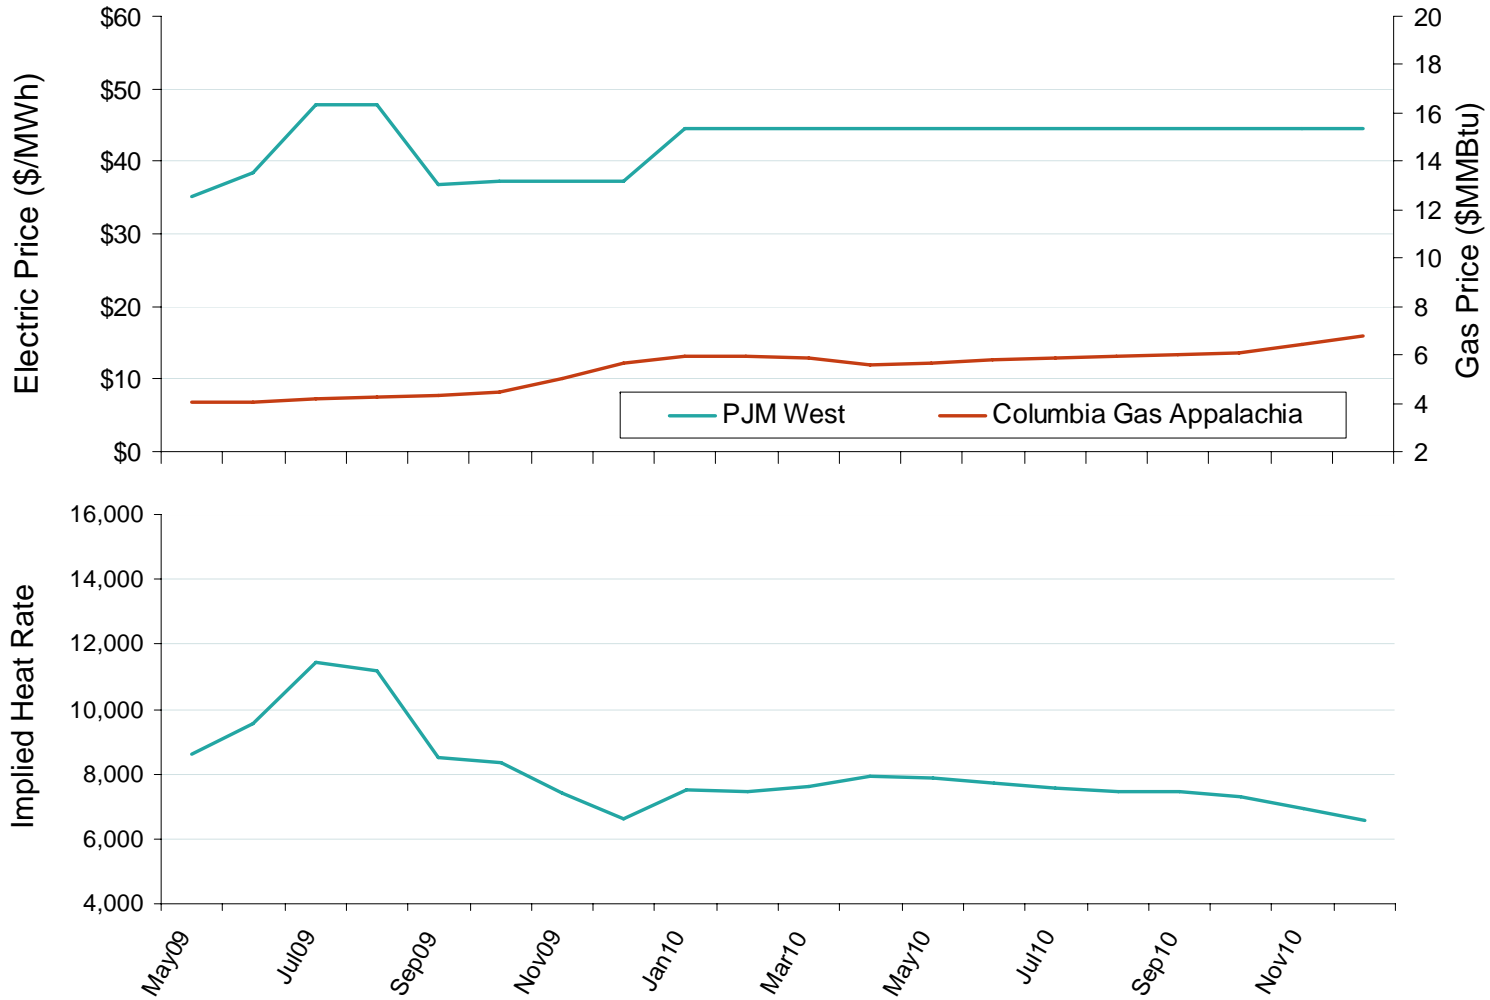

PJM West Electric Forward Price Curves and Implied Heat Rates

Source: Derived from Nymex data.