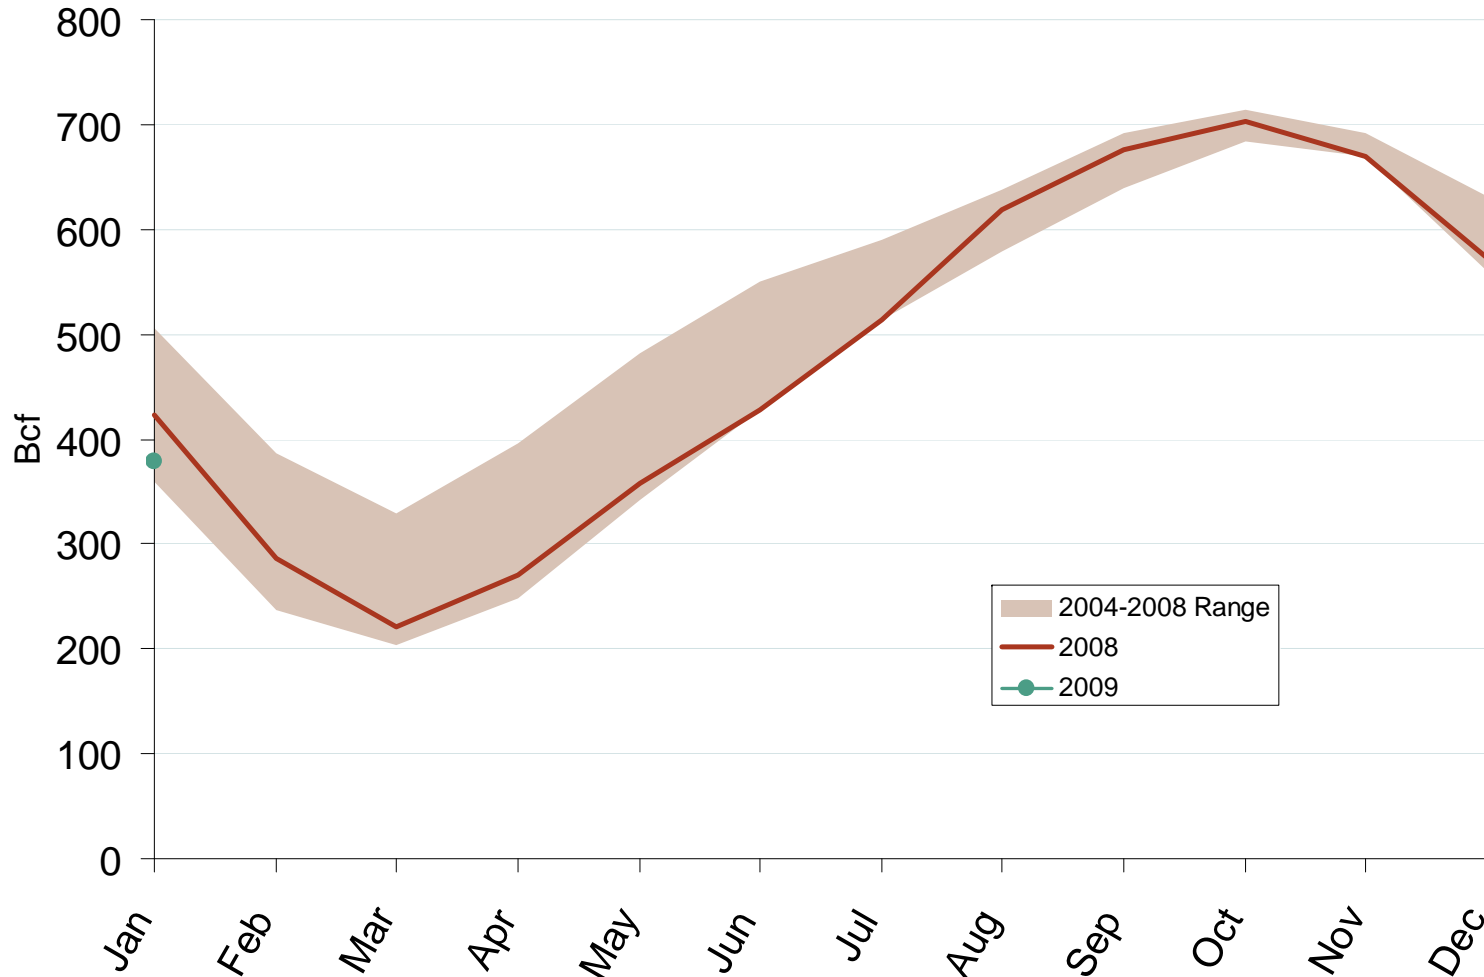

## Northeast Region Underground Working NG In Storage

Source: Derived from EIA data.

Updated April 7, 2009