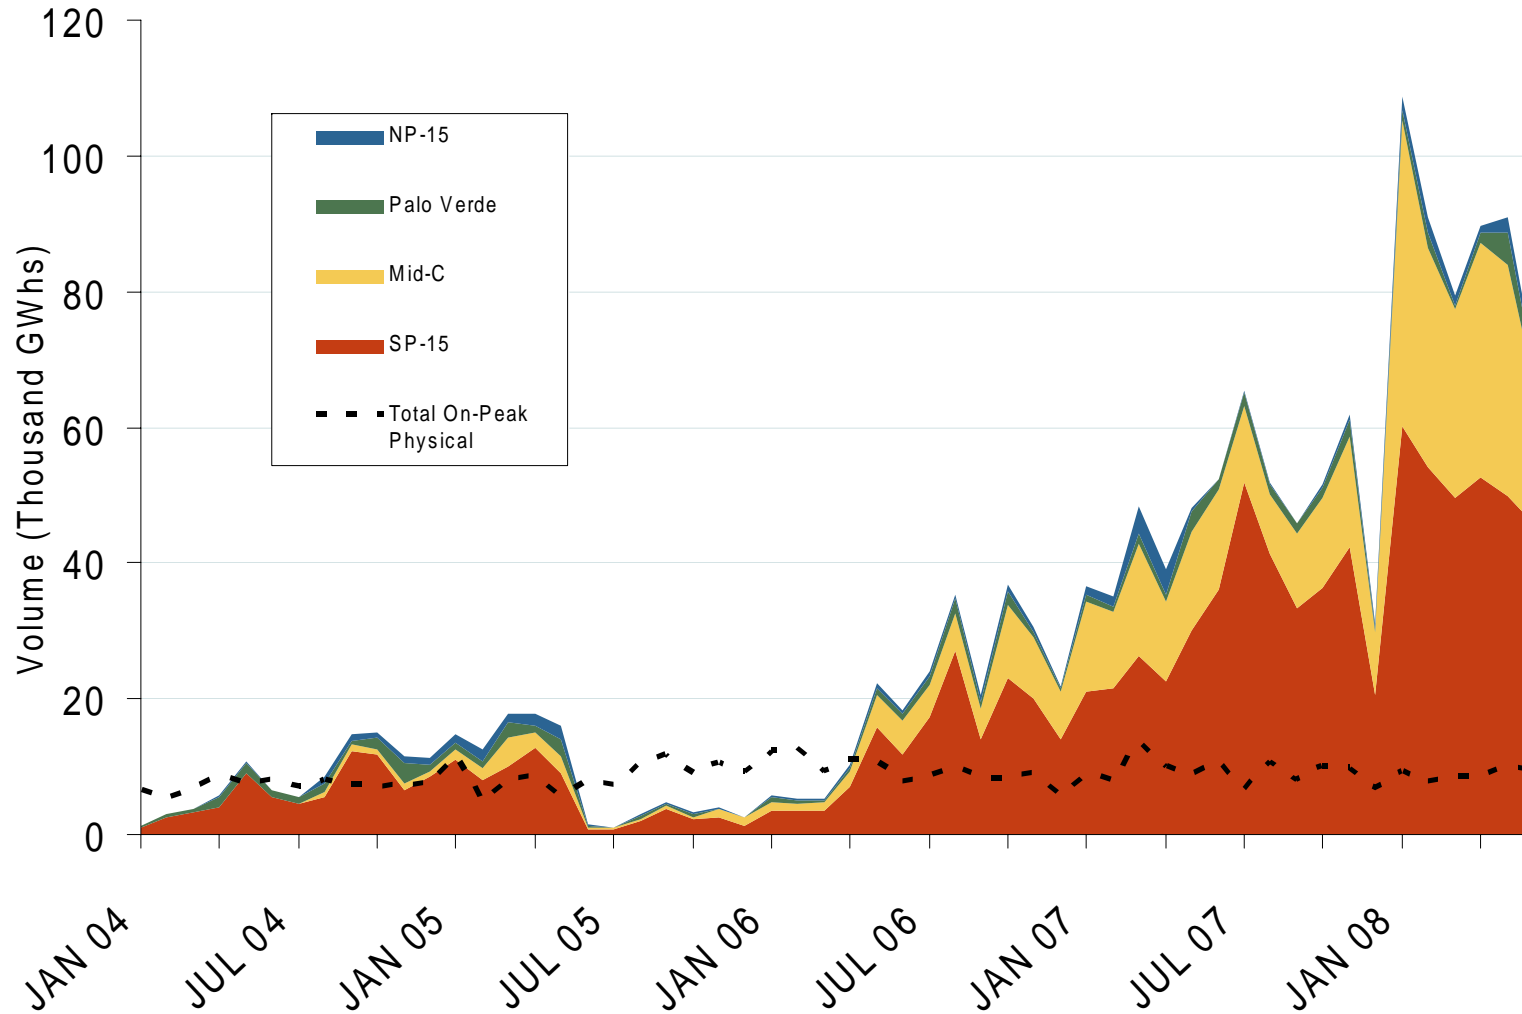

Western Financial On-Peak Products Traded on ICE by Hub

Source: Derived from ICE data.

Updated August 14, 2008