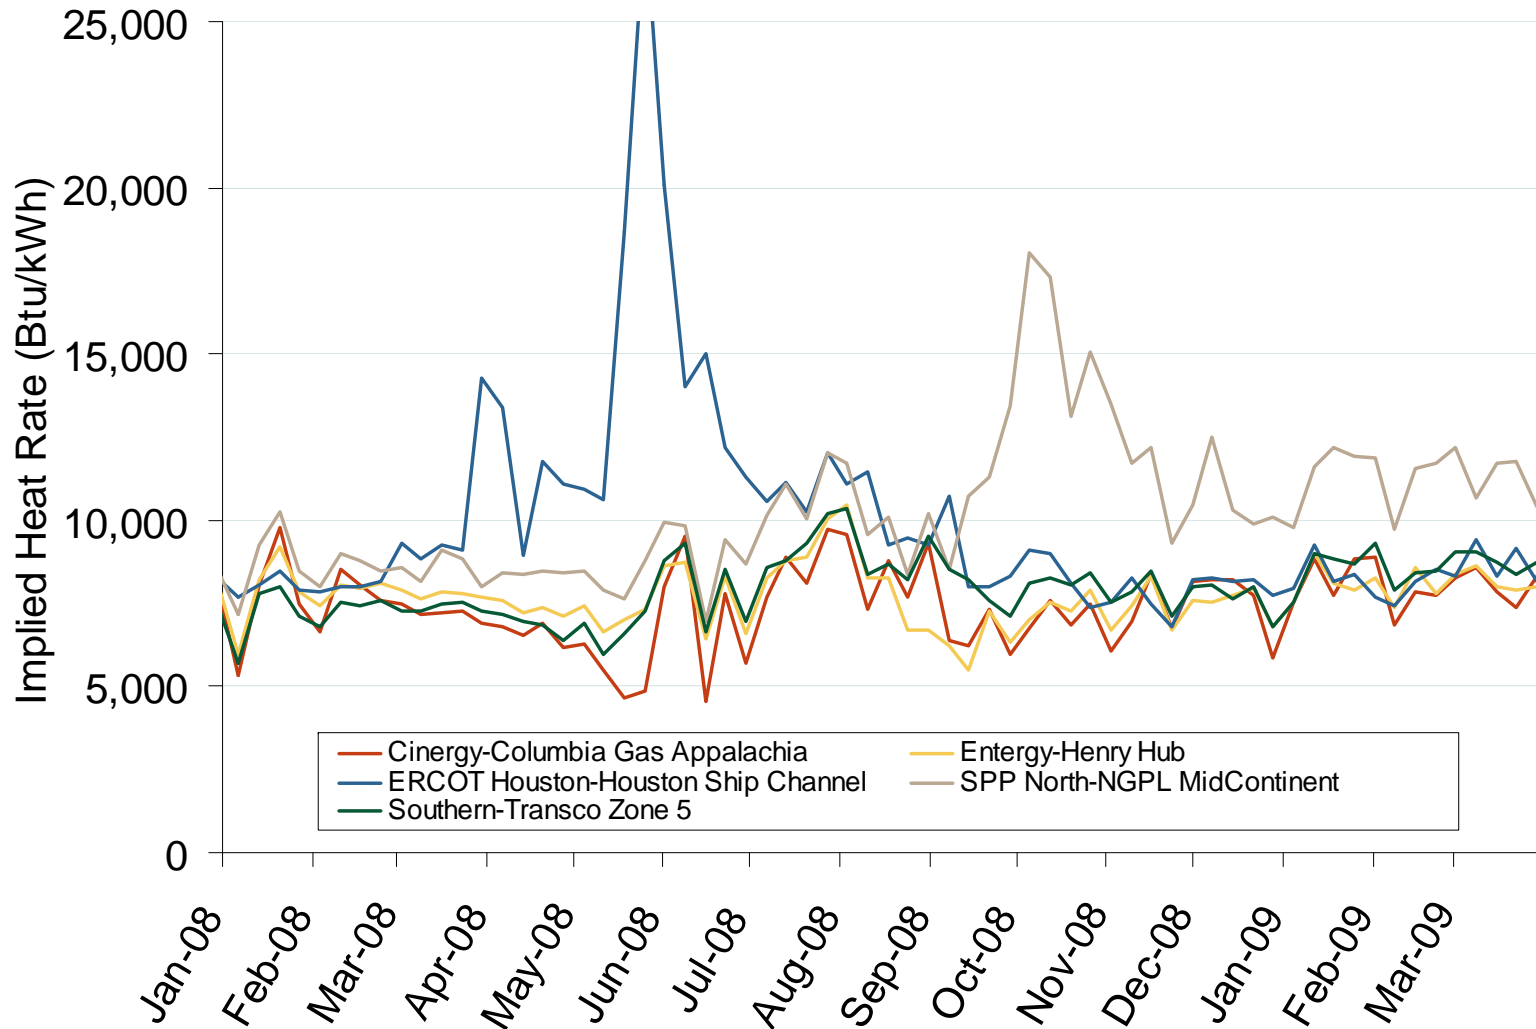

Implied Heat Rates at South Central Trading Points Weekly Averages

Source: Derived from Platts data