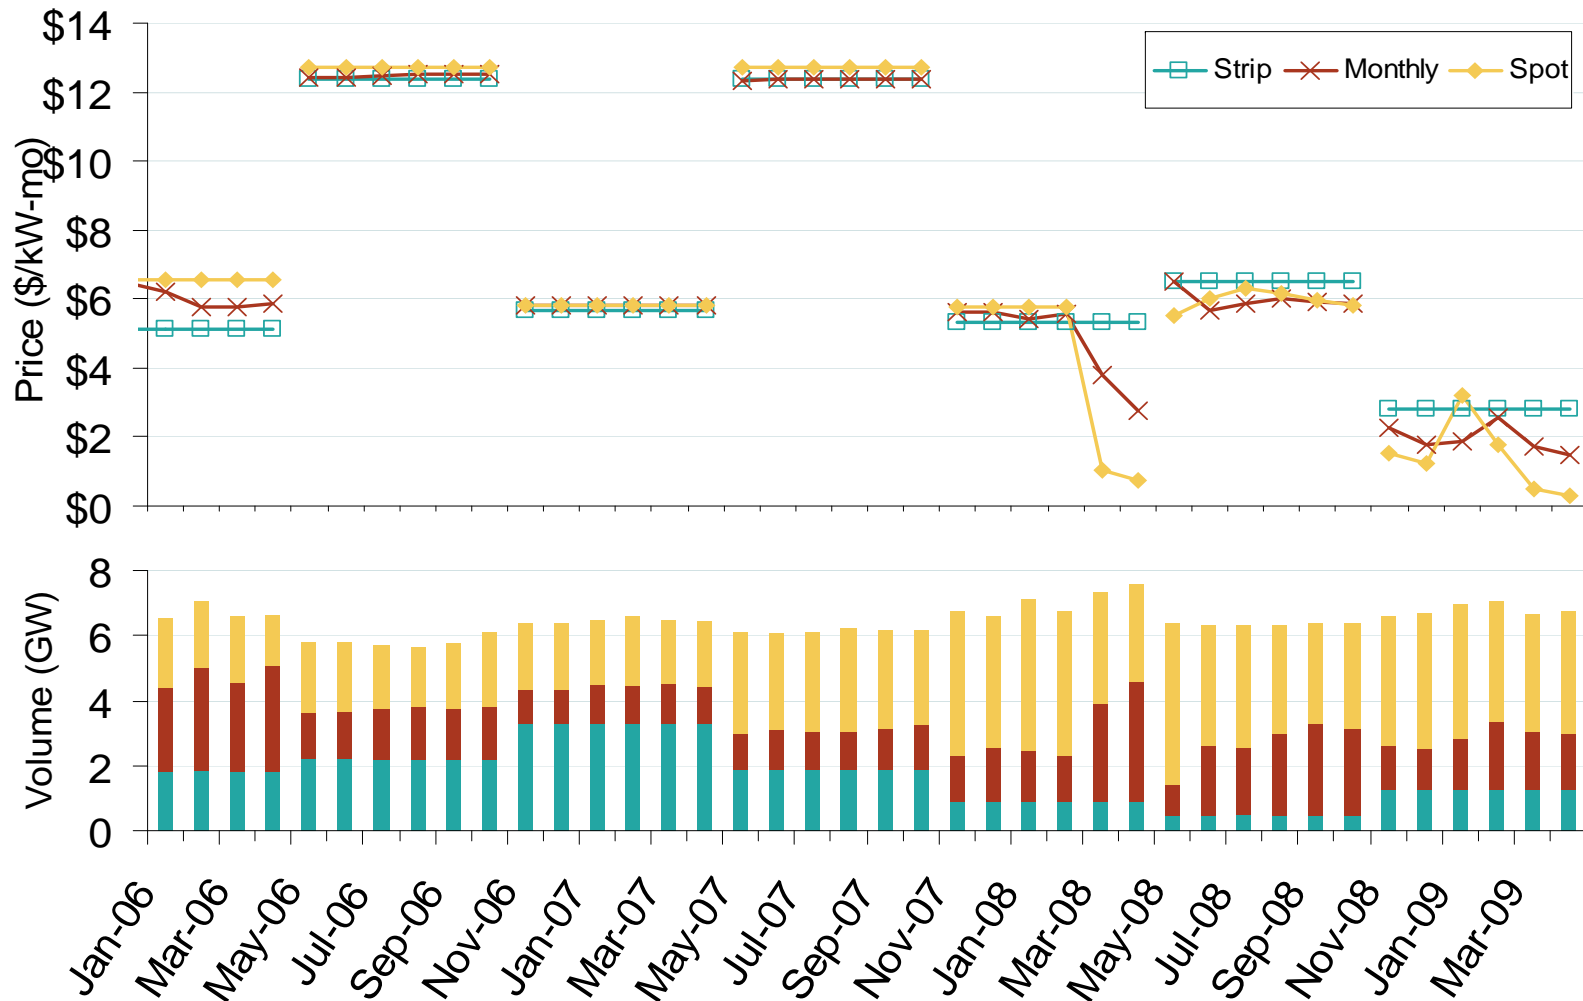

Weighted Average ICAP Clearing Prices and Volumes: New York City

Source: Derived from NYISO data.