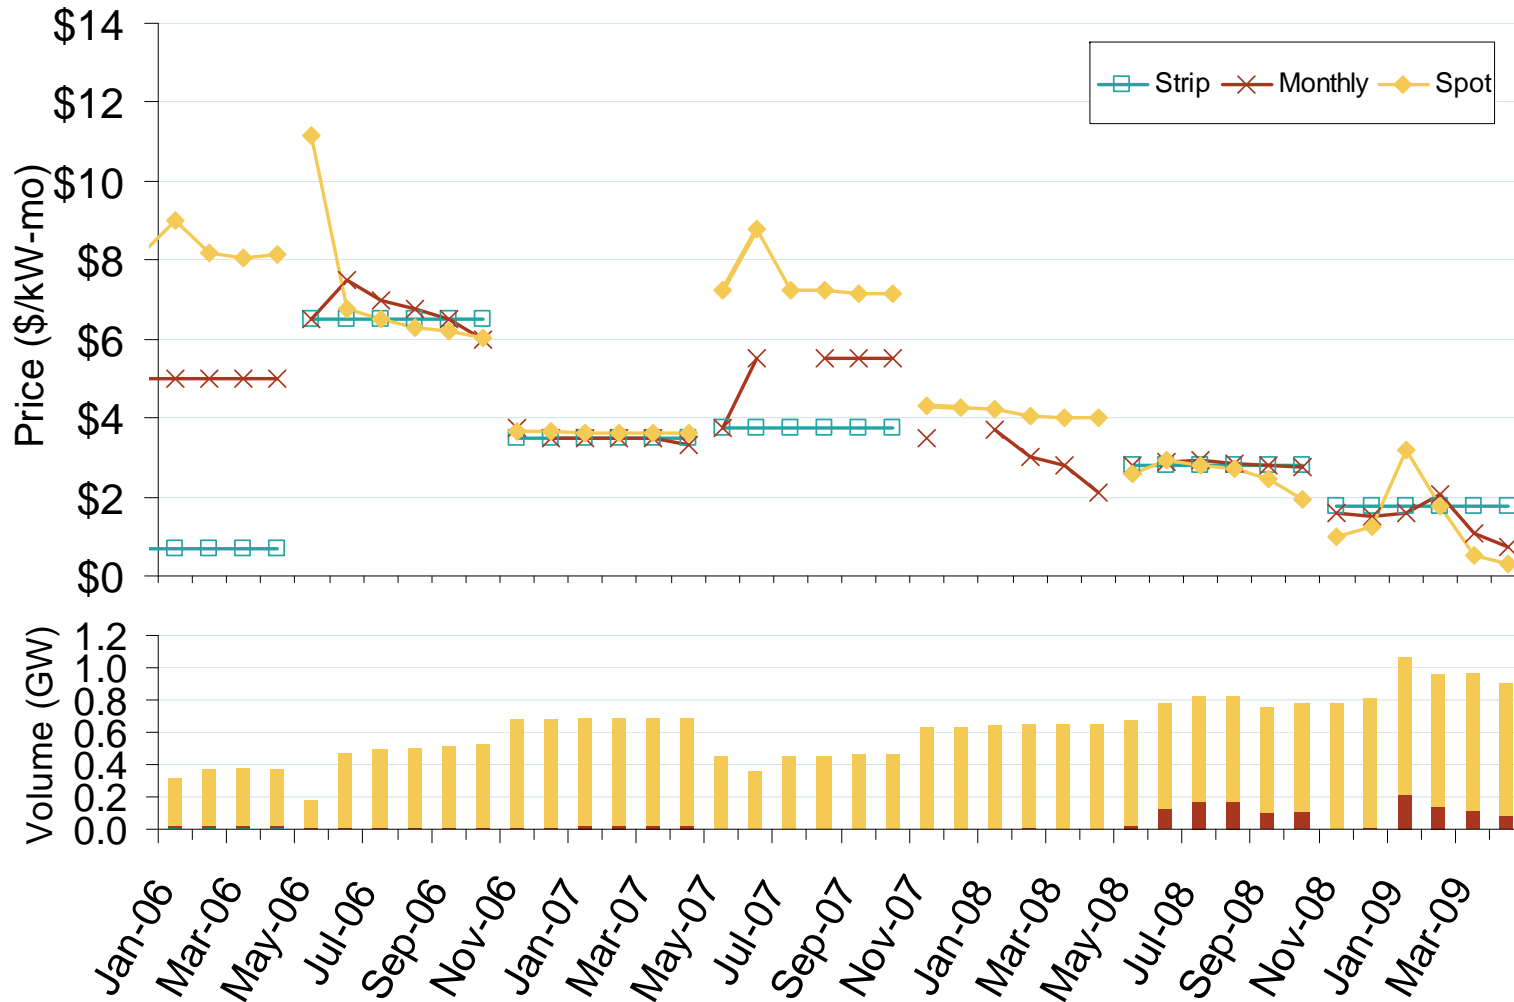

Weighted Average ICAP Clearing Prices and Volumes: Long Island

Source: Derived from NYISO data.