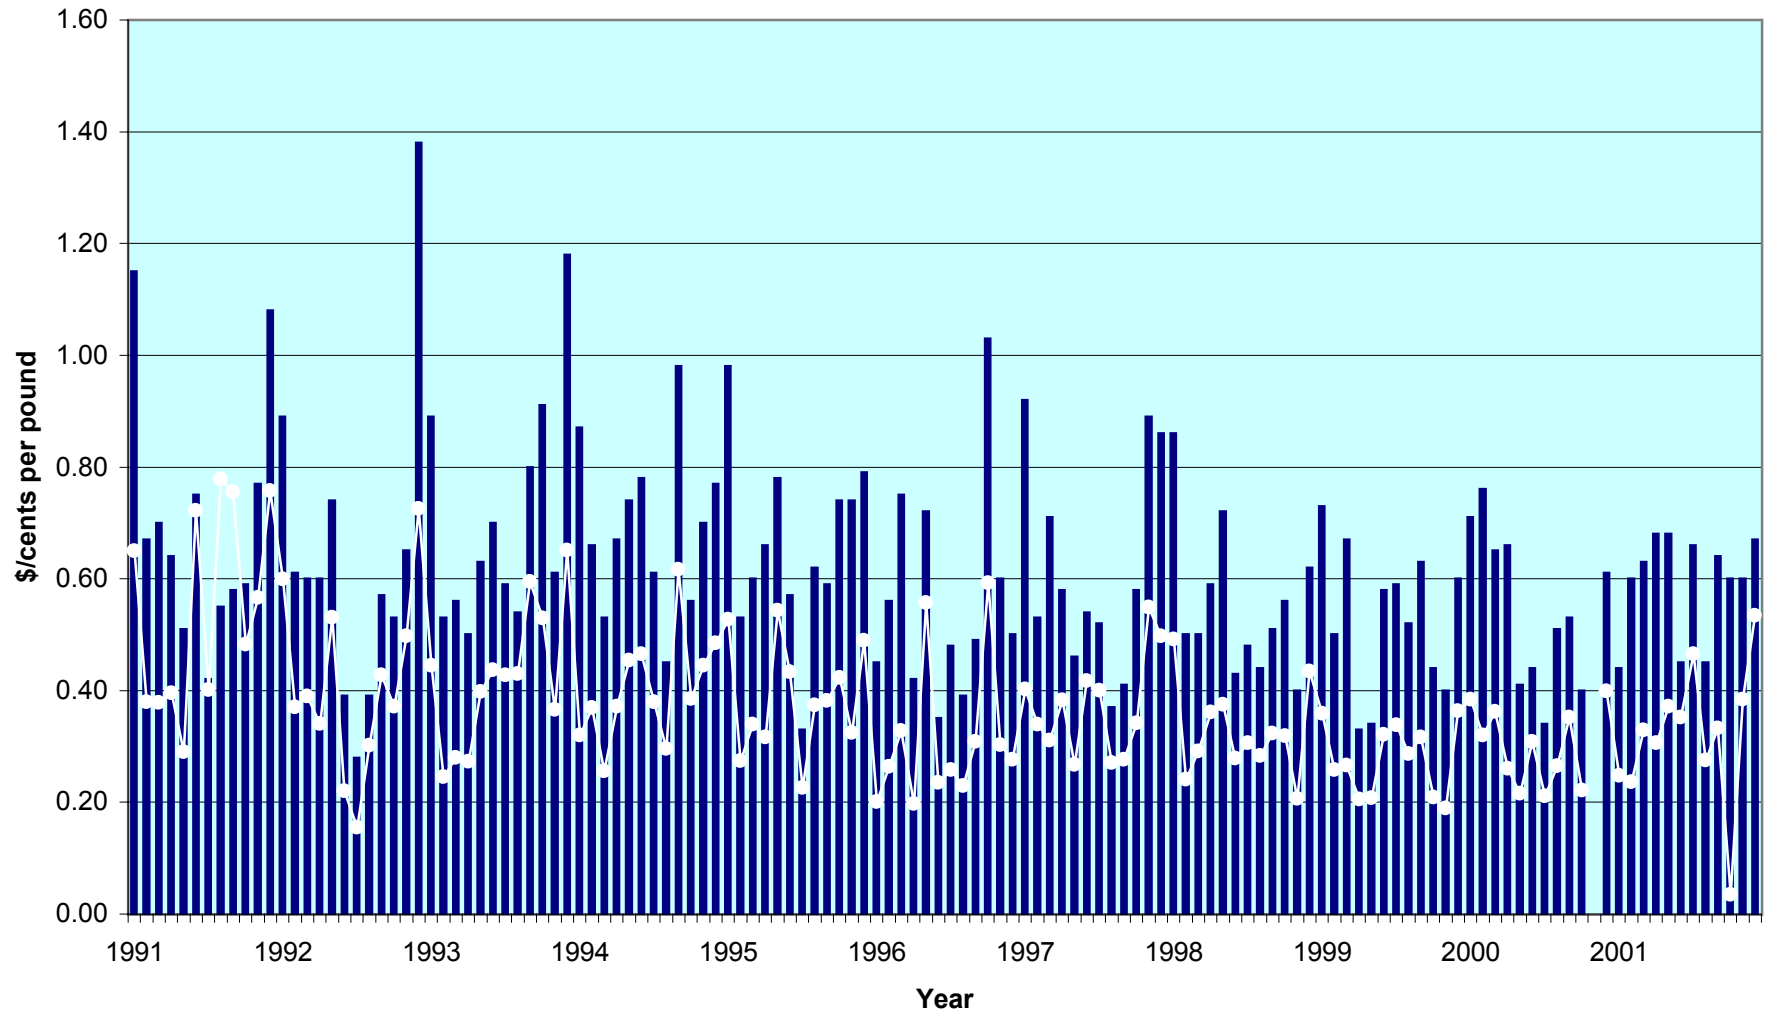

1991 - 2001 U.S. Wholesale Whiting Prices (Fulton Fish Market)

Whiting, MXD (Rhode Island) PPI adjusted prices