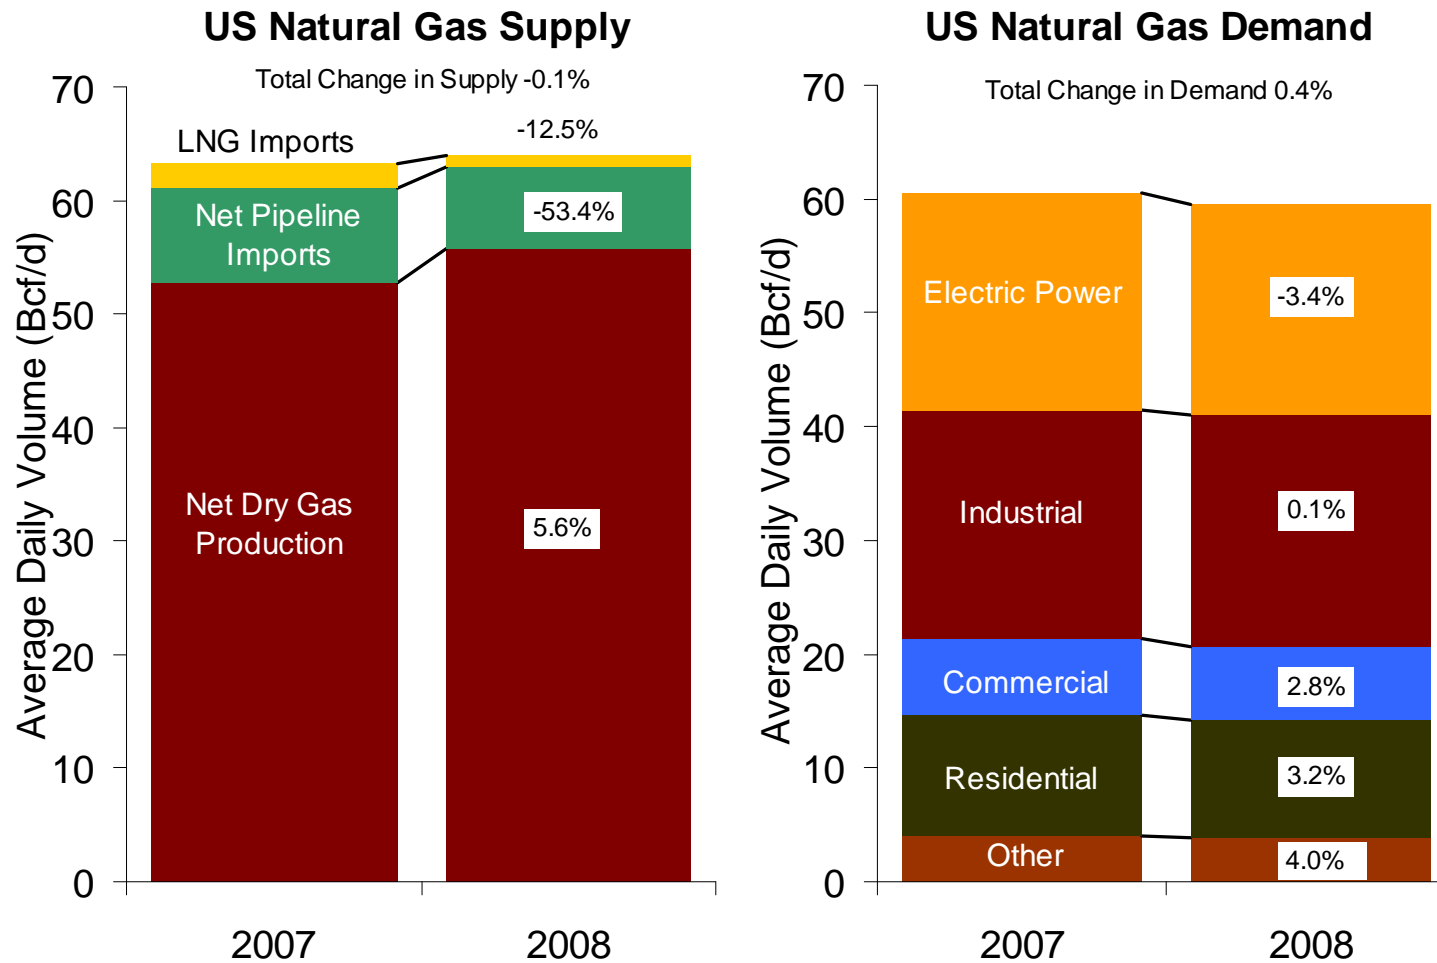

U.S. Natural Gas Supply and Consumption January-November 2008

Source: Derived from EIA/STEO data.