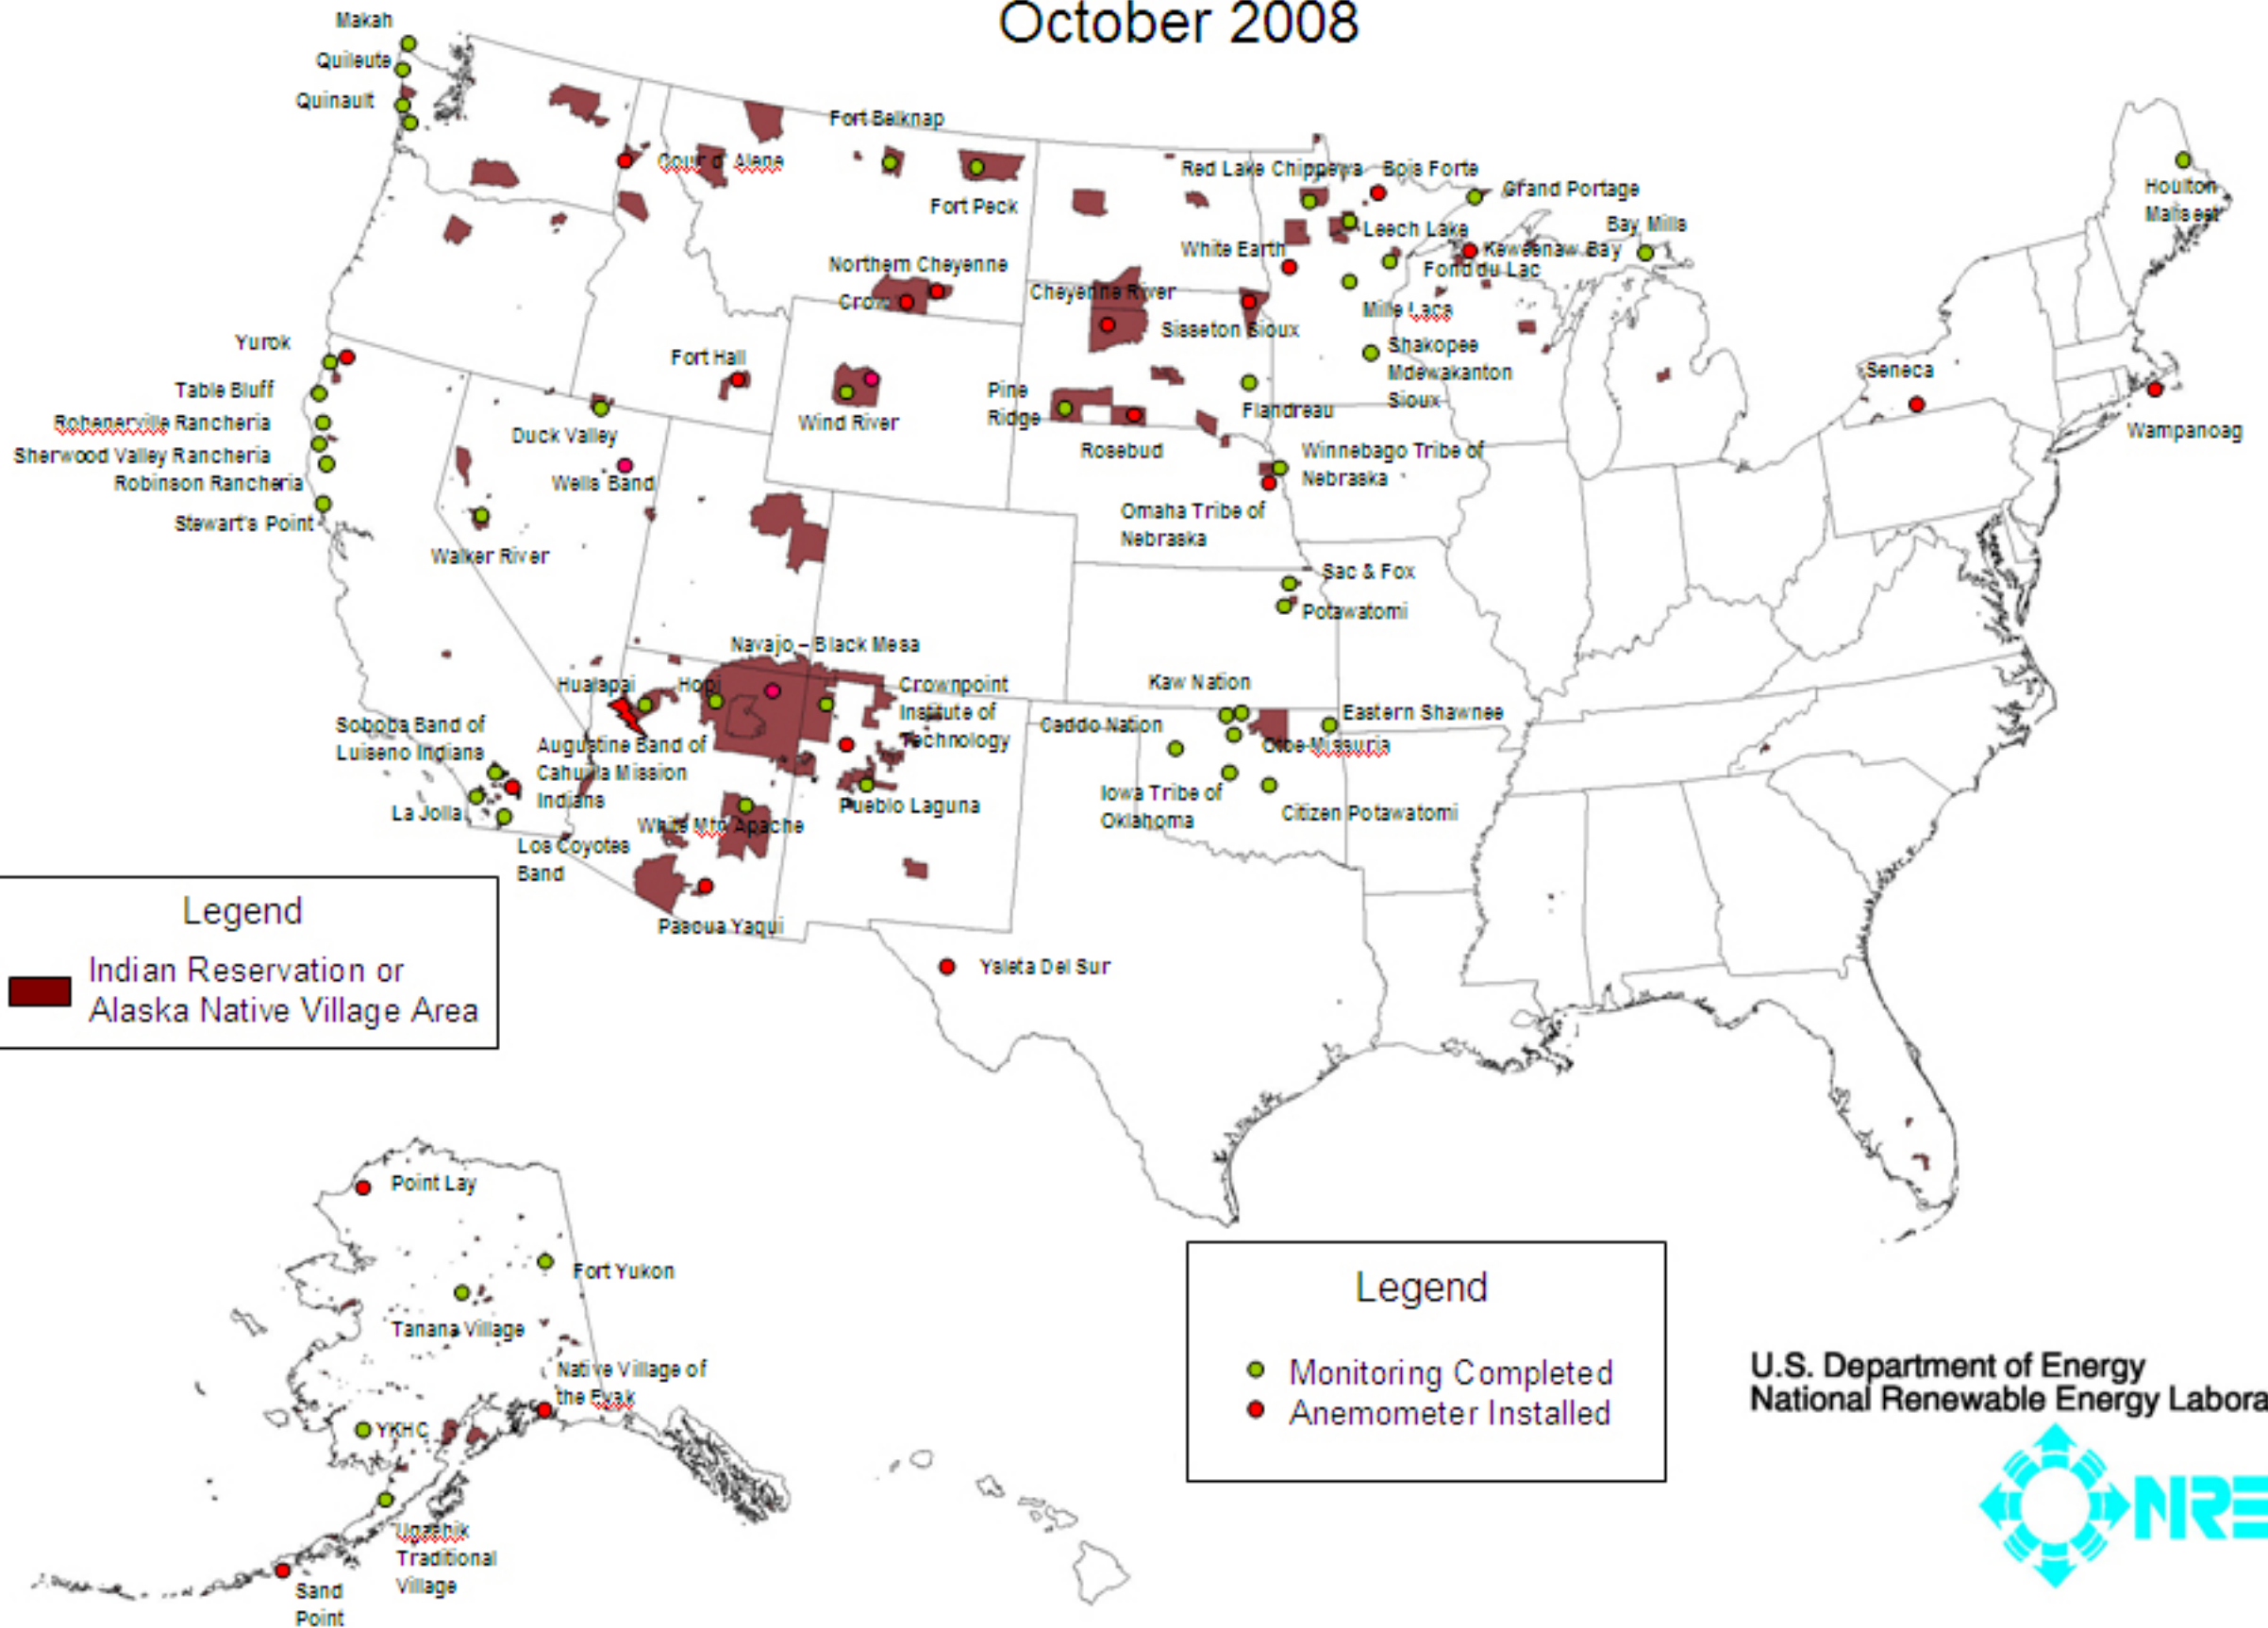

# NREL Anemometer Loan Program Sites October 2008

**Legend**  
 Indian Reservation or Alaska Native Village Area

**Legend**  
 Monitoring Completed  
 Anemometer Installed

U.S. Department of Energy  
 National Renewable Energy Laboratory