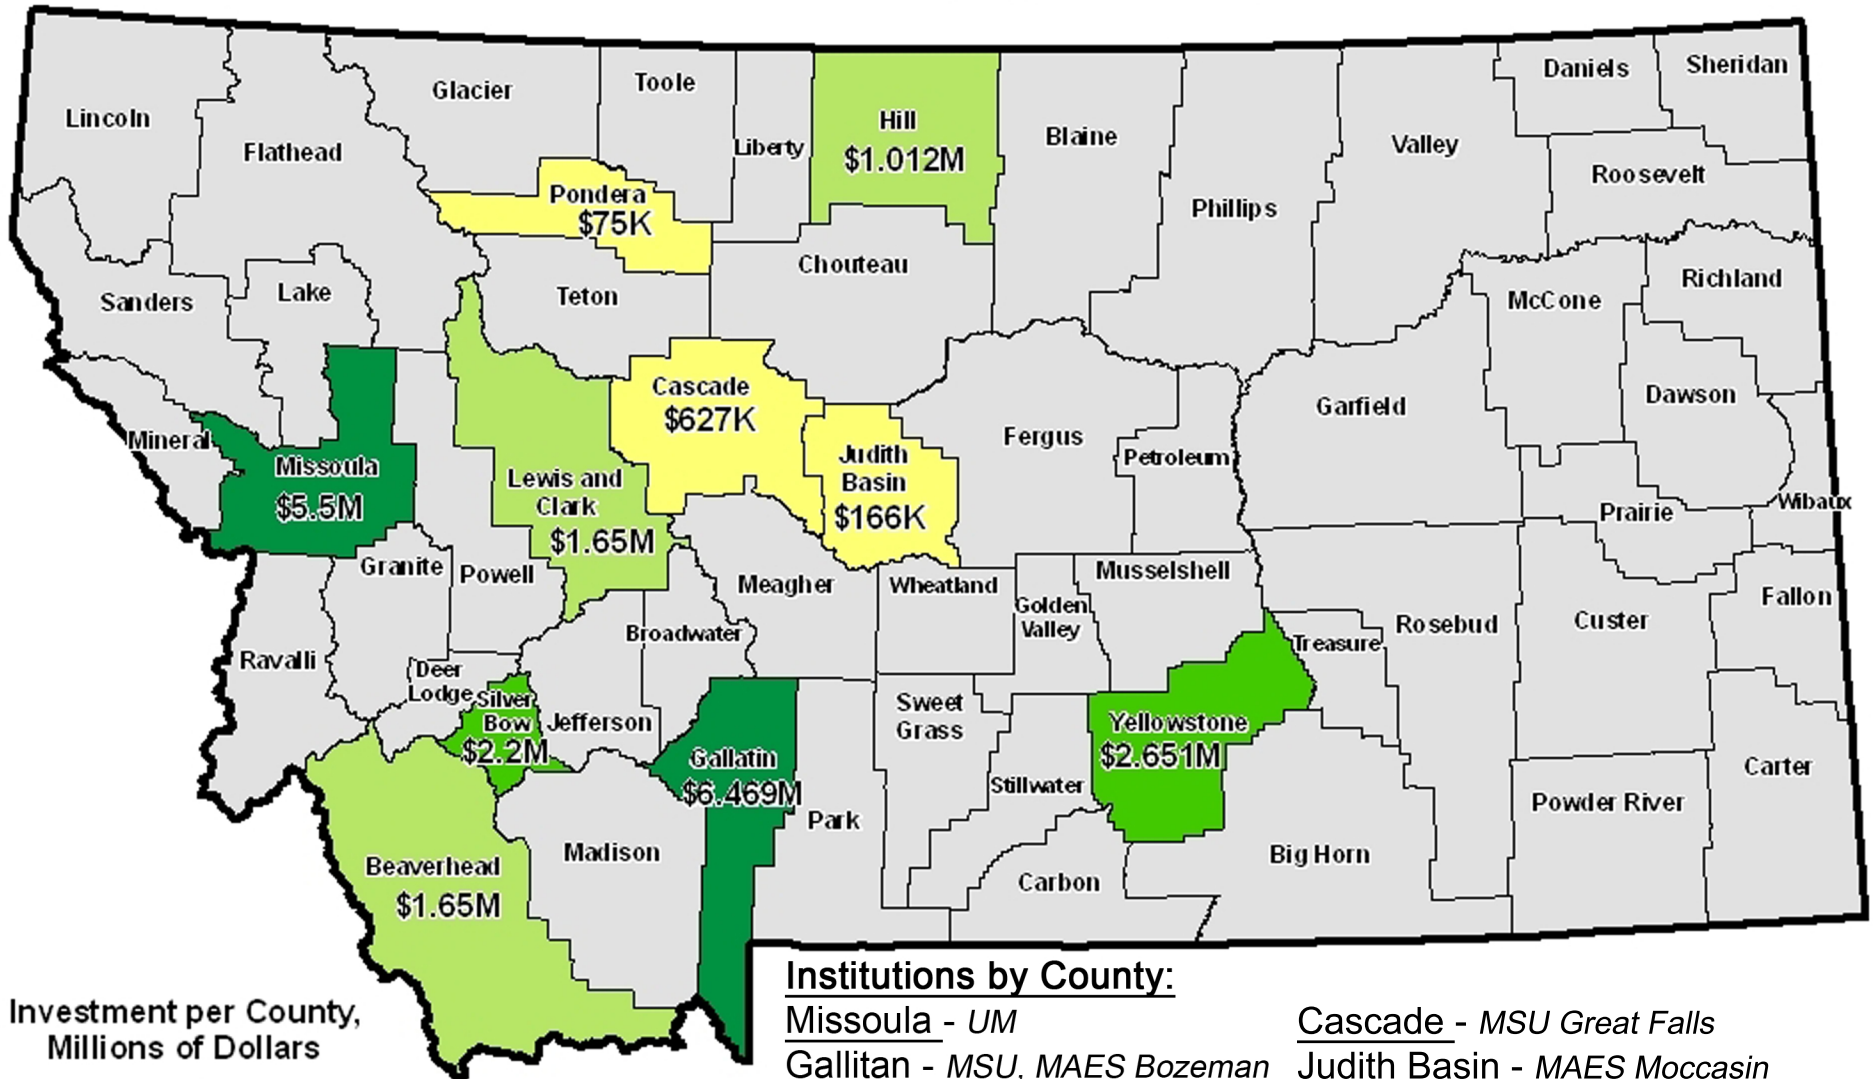

## American Recovery and Reinvestment Act: Montana University System Projects

Investment per County,  
Millions of Dollars

### Institutions by County:

Missoula - UM

Gallatin - MSU, MAES Bozeman

Lewis & Clark - UM-HCOT

Silver-Bow - MT Tech

Hill - MSU Northern

Pondera - MAES Conrad

Cascade - MSU Great Falls

Judith Basin - MAES Moccasin

Yellowstone - MSU Billings

Beaverhead - UM Western

Montana State Library  
Map #09gov0006 - 2/26.2008