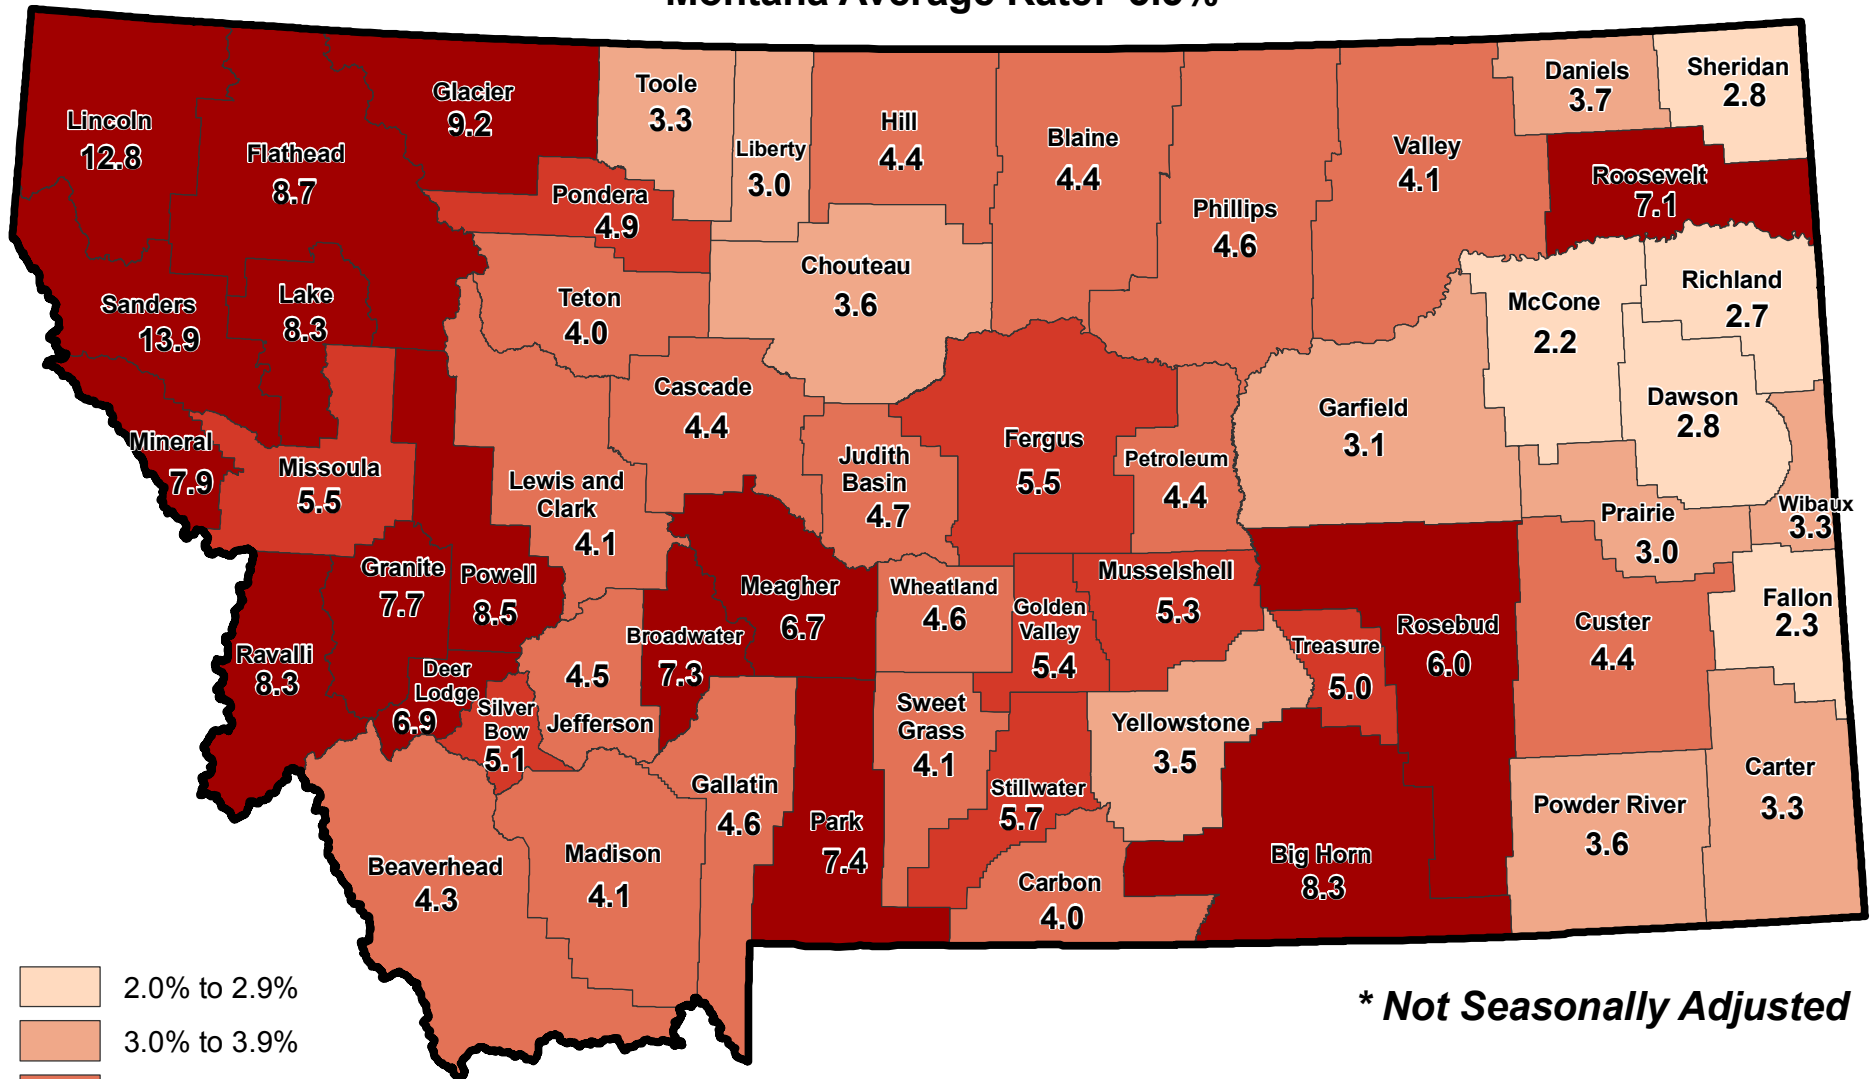

Montana County Unemployment Rates - December 2008*

Montana Average Rate: 5.5%

* Not Seasonally Adjusted