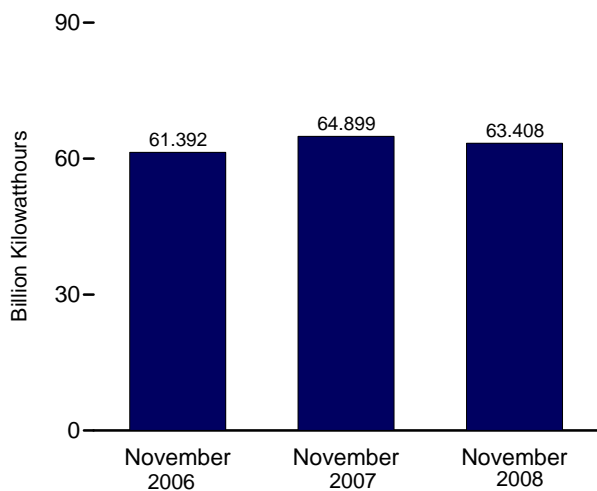

Figure 8.1 Nuclear Energy Overview

Operable Units, End of Year, 1973-2007

Electricity Net Generation, 1973-2007

Nuclear Share of Electricity Net Generation, 1973-2007

Nuclear Electricity Net Generation

Capacity Factor, Monthly