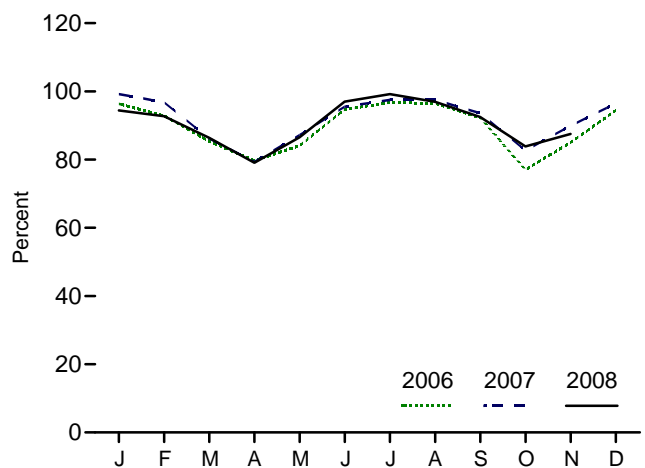

Figure 8.1 Nuclear Energy Overview

Operable Units, End of Year, 1973-2007

Electricity Net Generation, 1973-2007

Nuclear Share of Electricity Net Generation, 1973-2007

Nuclear Electricity Net Generation

Capacity Factor, Monthly