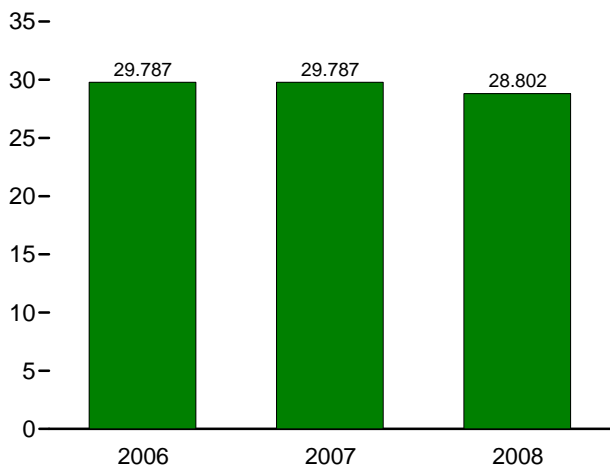

Figure 2.4 Industrial Sector Energy Consumption
(Quadrillion Btu)

By Major Sources, 1973-2007

By Major Sources, Monthly

Total, January-November

By Major Sources, November 2008

Note: Because vertical scales differ, graphs should not be compared.
Web Page: <http://www.eia.doe.gov/emeu/mer/consump.html>.
Source: Table 2.4.