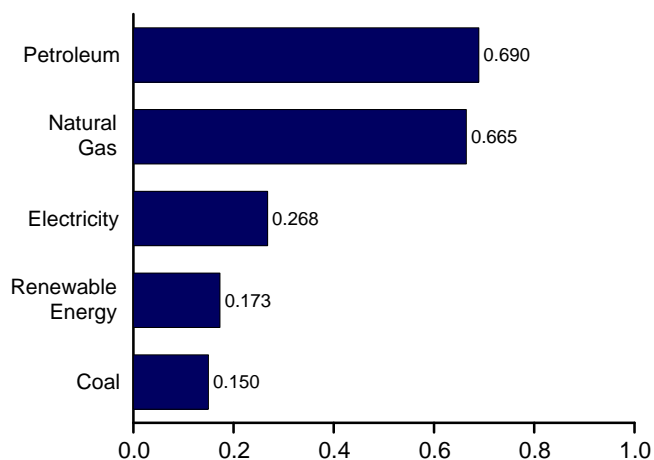

Figure 2.4 Industrial Sector Energy Consumption
(Quadrillion Btu)

By Major Sources, 1973-2007

By Major Sources, Monthly

Total, January-November

By Major Sources, November 2008

Note: Because vertical scales differ, graphs should not be compared.
Web Page: <http://www.eia.doe.gov/emeu/mer/consump.html>.
Source: Table 2.4.