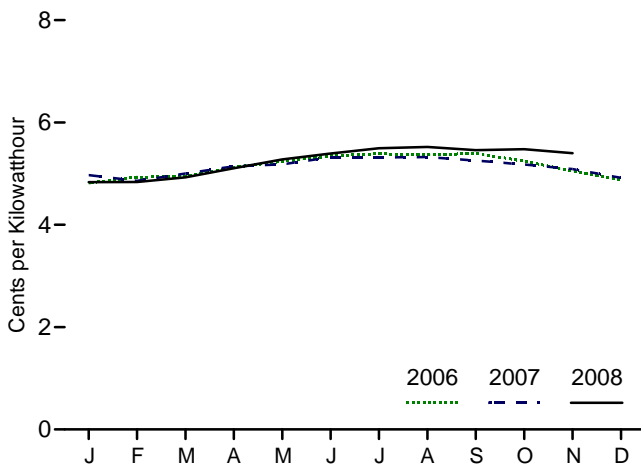

Figure 1.6 Cost of Fuels to End Users in Real (1982-1984) Dollars

Costs, 1973-2008

Costs, November 2008

Residential Electricity^a, Monthly

Motor Gasoline^a, Monthly

Residential Heating Oil^b, Monthly

Residential Natural Gas^a, Monthly

^aIncludes taxes.

^bExcludes taxes.

Notes: • See "Real Dollars" in Glossary. • Because vertical scales

differ, graphs should not be compared.

Web Page: <http://www.eia.doe.gov/emeu/mer/overview.html>.

Source: Table 1.6.