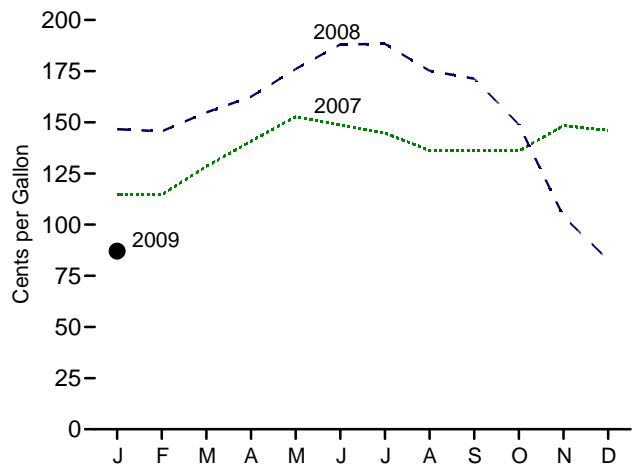

Figure 1.6 Cost of Fuels to End Users in Real (1982-1984) Dollars

Costs, 1973-2008

Costs, November 2008

Residential Electricity^a, Monthly

Motor Gasoline^a, Monthly

Residential Heating Oil^b, Monthly

Residential Natural Gas^a, Monthly

^aIncludes taxes.

^bExcludes taxes.

Notes: • See "Real Dollars" in Glossary. • Because vertical scales

differ, graphs should not be compared.

Web Page: <http://www.eia.doe.gov/emeu/mer/overview.html>.

Source: Table 1.6.