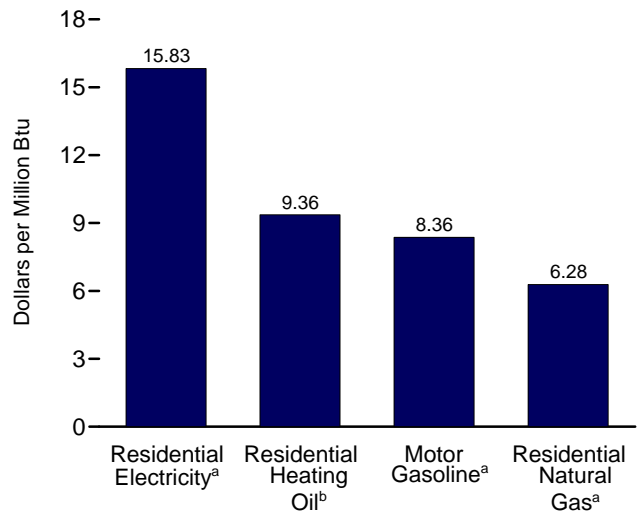

Figure 1.6 Cost of Fuels to End Users in Real (1982-1984) Dollars

Costs, 1973-2008

Costs, November 2008

Residential Electricity^a, Monthly

Motor Gasoline^a, Monthly

Residential Heating Oil^b, Monthly

Residential Natural Gas^a, Monthly

^aIncludes taxes.

^bExcludes taxes.

Notes: • See "Real Dollars" in Glossary. • Because vertical scales

differ, graphs should not be compared.

Web Page: <http://www.eia.doe.gov/emeu/mer/overview.html>.

Source: Table 1.6.