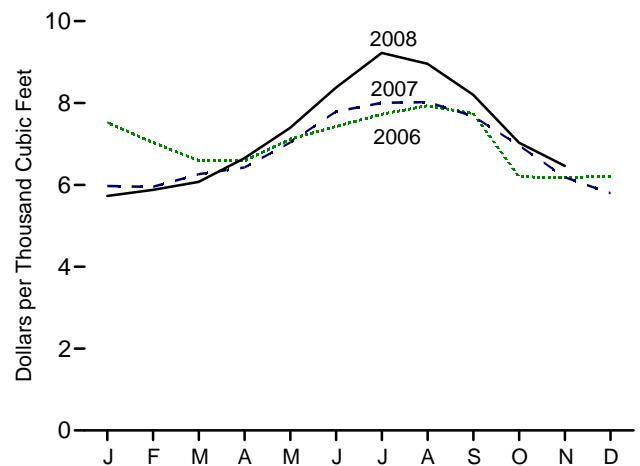

Figure 1.6 Cost of Fuels to End Users in Real (1982-1984) Dollars

Costs, 1973-2008

Costs, November 2008

Residential Electricity^a, Monthly

Motor Gasoline^a, Monthly

Residential Heating Oil^b, Monthly

Residential Natural Gas^a, Monthly

^aIncludes taxes.

^bExcludes taxes.

Notes: • See "Real Dollars" in Glossary. • Because vertical scales

differ, graphs should not be compared.

Web Page: <http://www.eia.doe.gov/emeu/mer/overview.html>.

Source: Table 1.6.