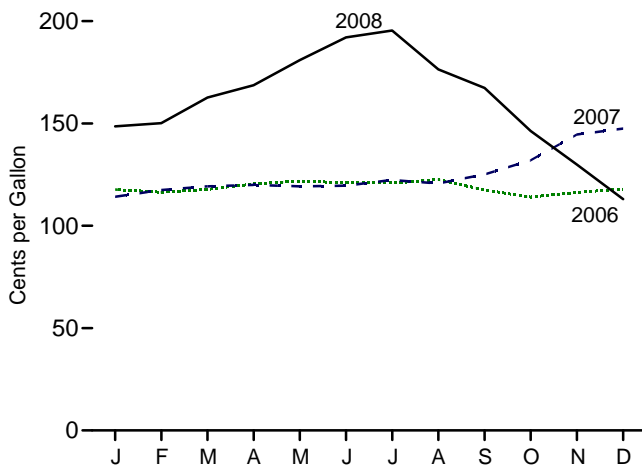

Figure 1.6 Cost of Fuels to End Users in Real (1982-1984) Dollars

Costs, 1973-2008

Costs, November 2008

Residential Electricity^a, Monthly

Motor Gasoline^a, Monthly

Residential Heating Oil^b, Monthly

Residential Natural Gas^a, Monthly

^aIncludes taxes.

^bExcludes taxes.

Notes: • See "Real Dollars" in Glossary. • Because vertical scales

differ, graphs should not be compared.

Web Page: <http://www.eia.doe.gov/emeu/mer/overview.html>.

Source: Table 1.6.