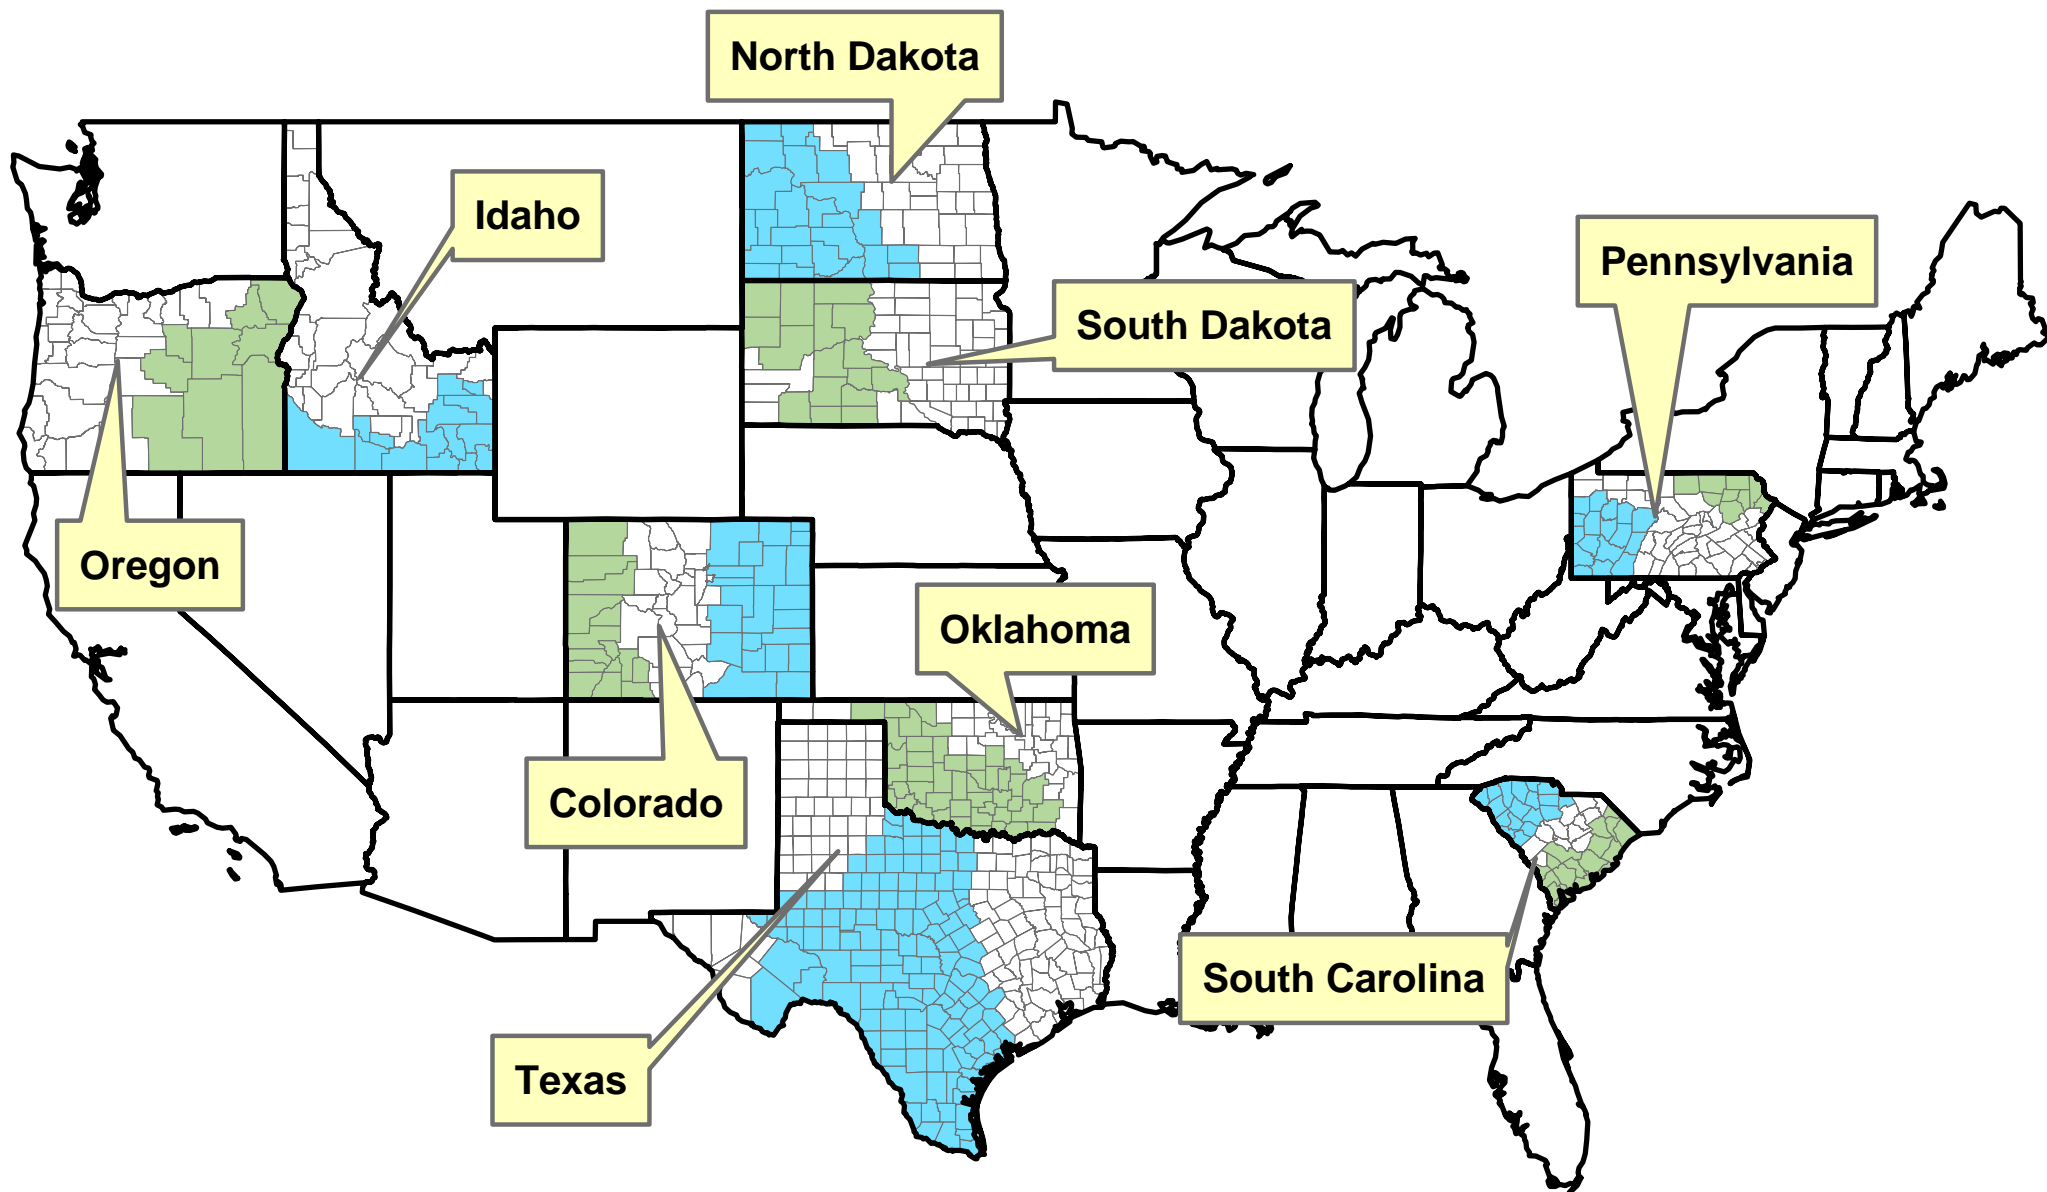

Pasture Rangeland Forage Pilot Programs - 2007

-  Vegetation Pilot
-  Rainfall Pilot