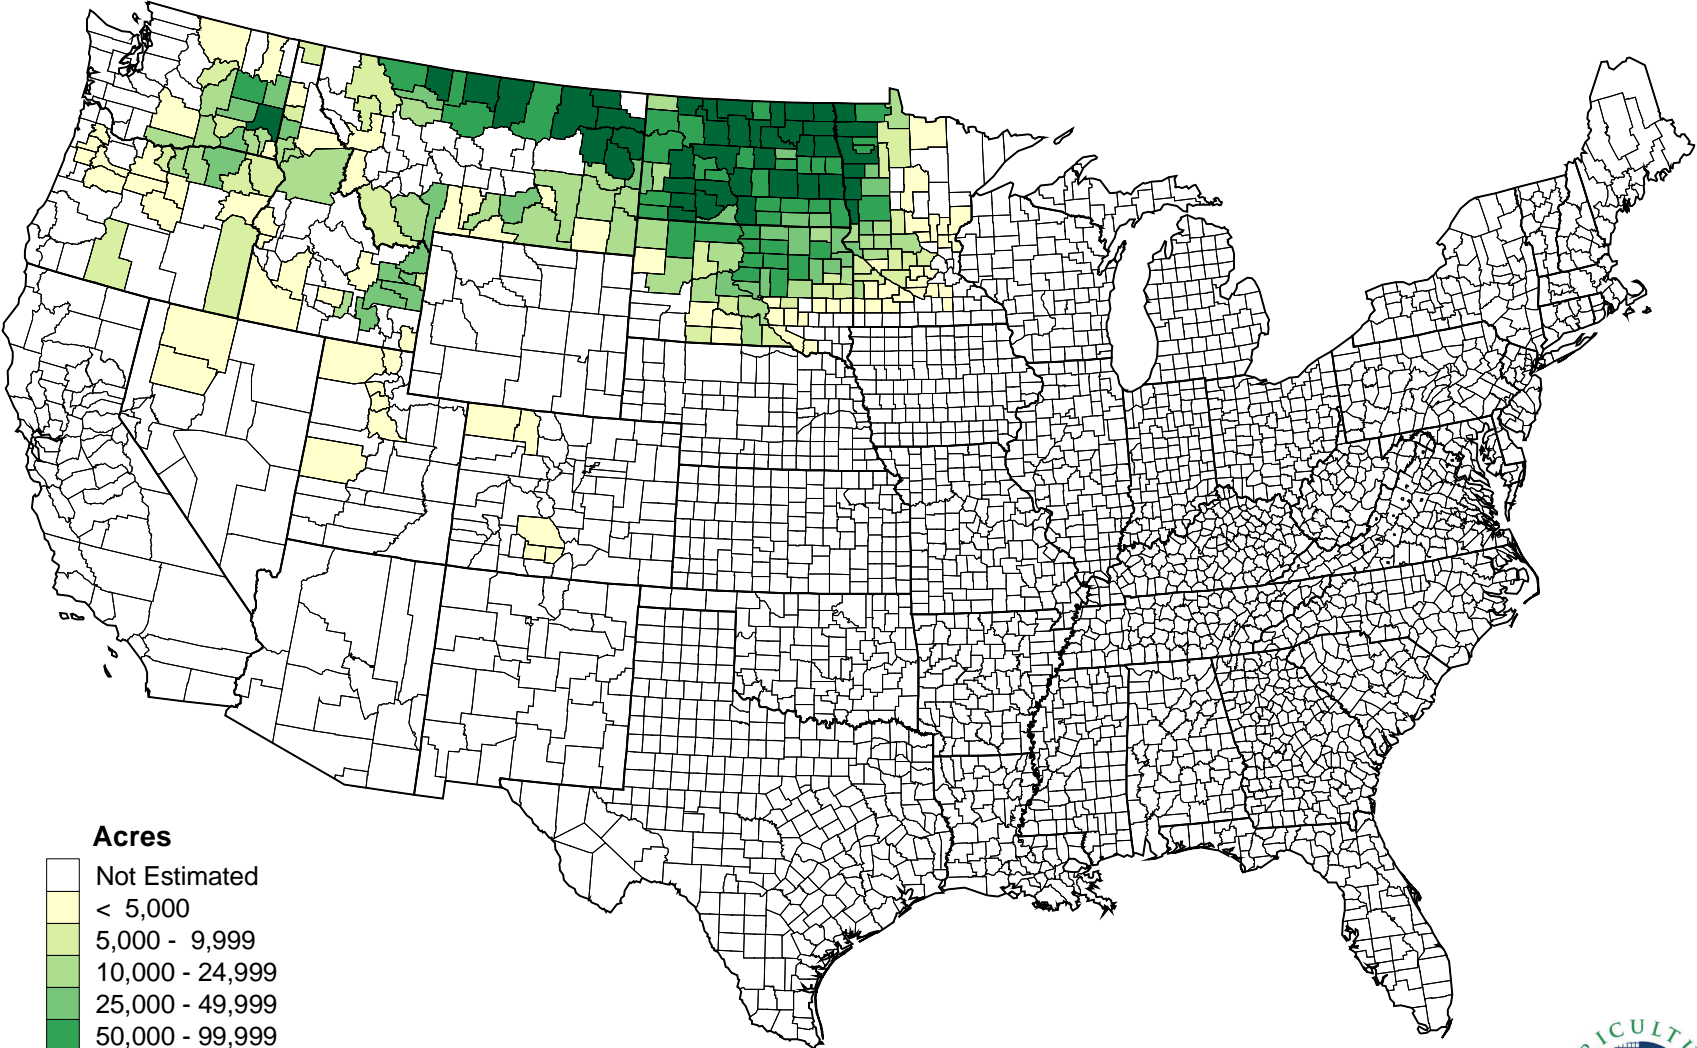

Other Spring Wheat 2007 Harvested Acres by County

Acres

- Not Estimated
- < 5,000
- 5,000 - 9,999
- 10,000 - 24,999
- 25,000 - 49,999
- 50,000 - 99,999
- 100,000 +