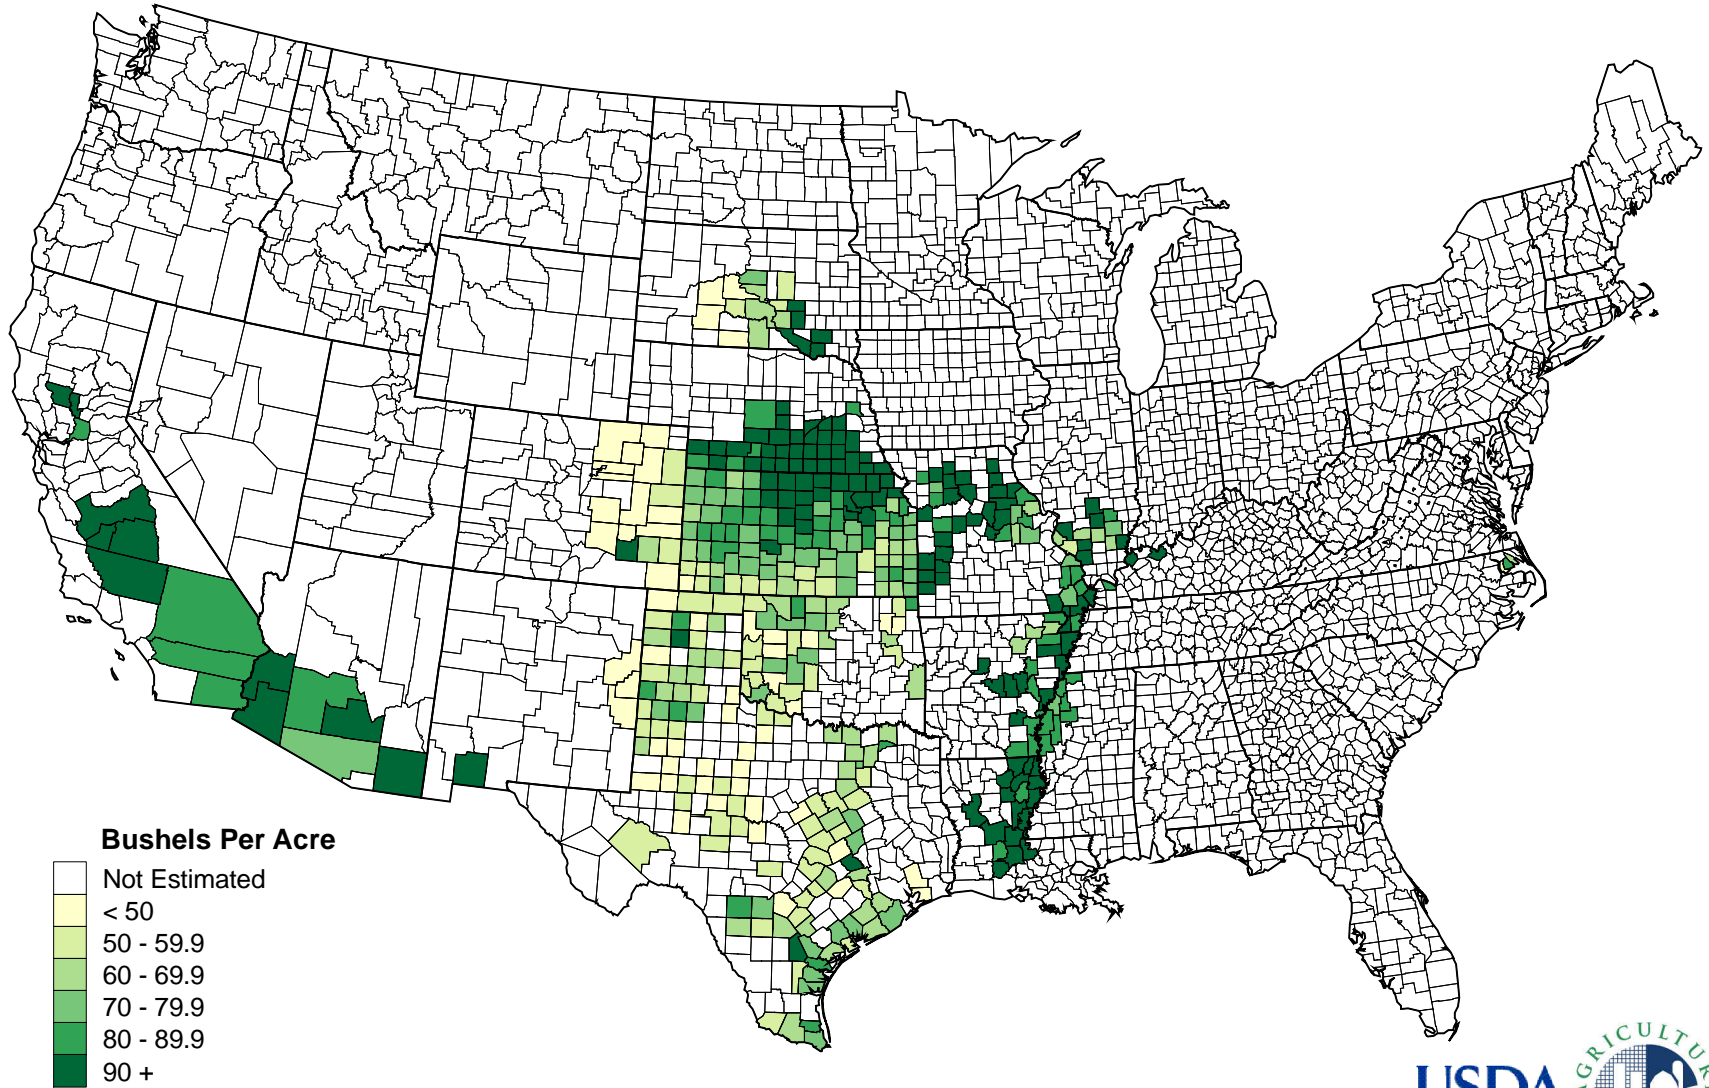

Sorghum for Grain 2007 Yield Per Harvested Acre by County

Bushels Per Acre

- Not Estimated
- < 50
- 50 - 59.9
- 60 - 69.9
- 70 - 79.9
- 80 - 89.9
- 90 +