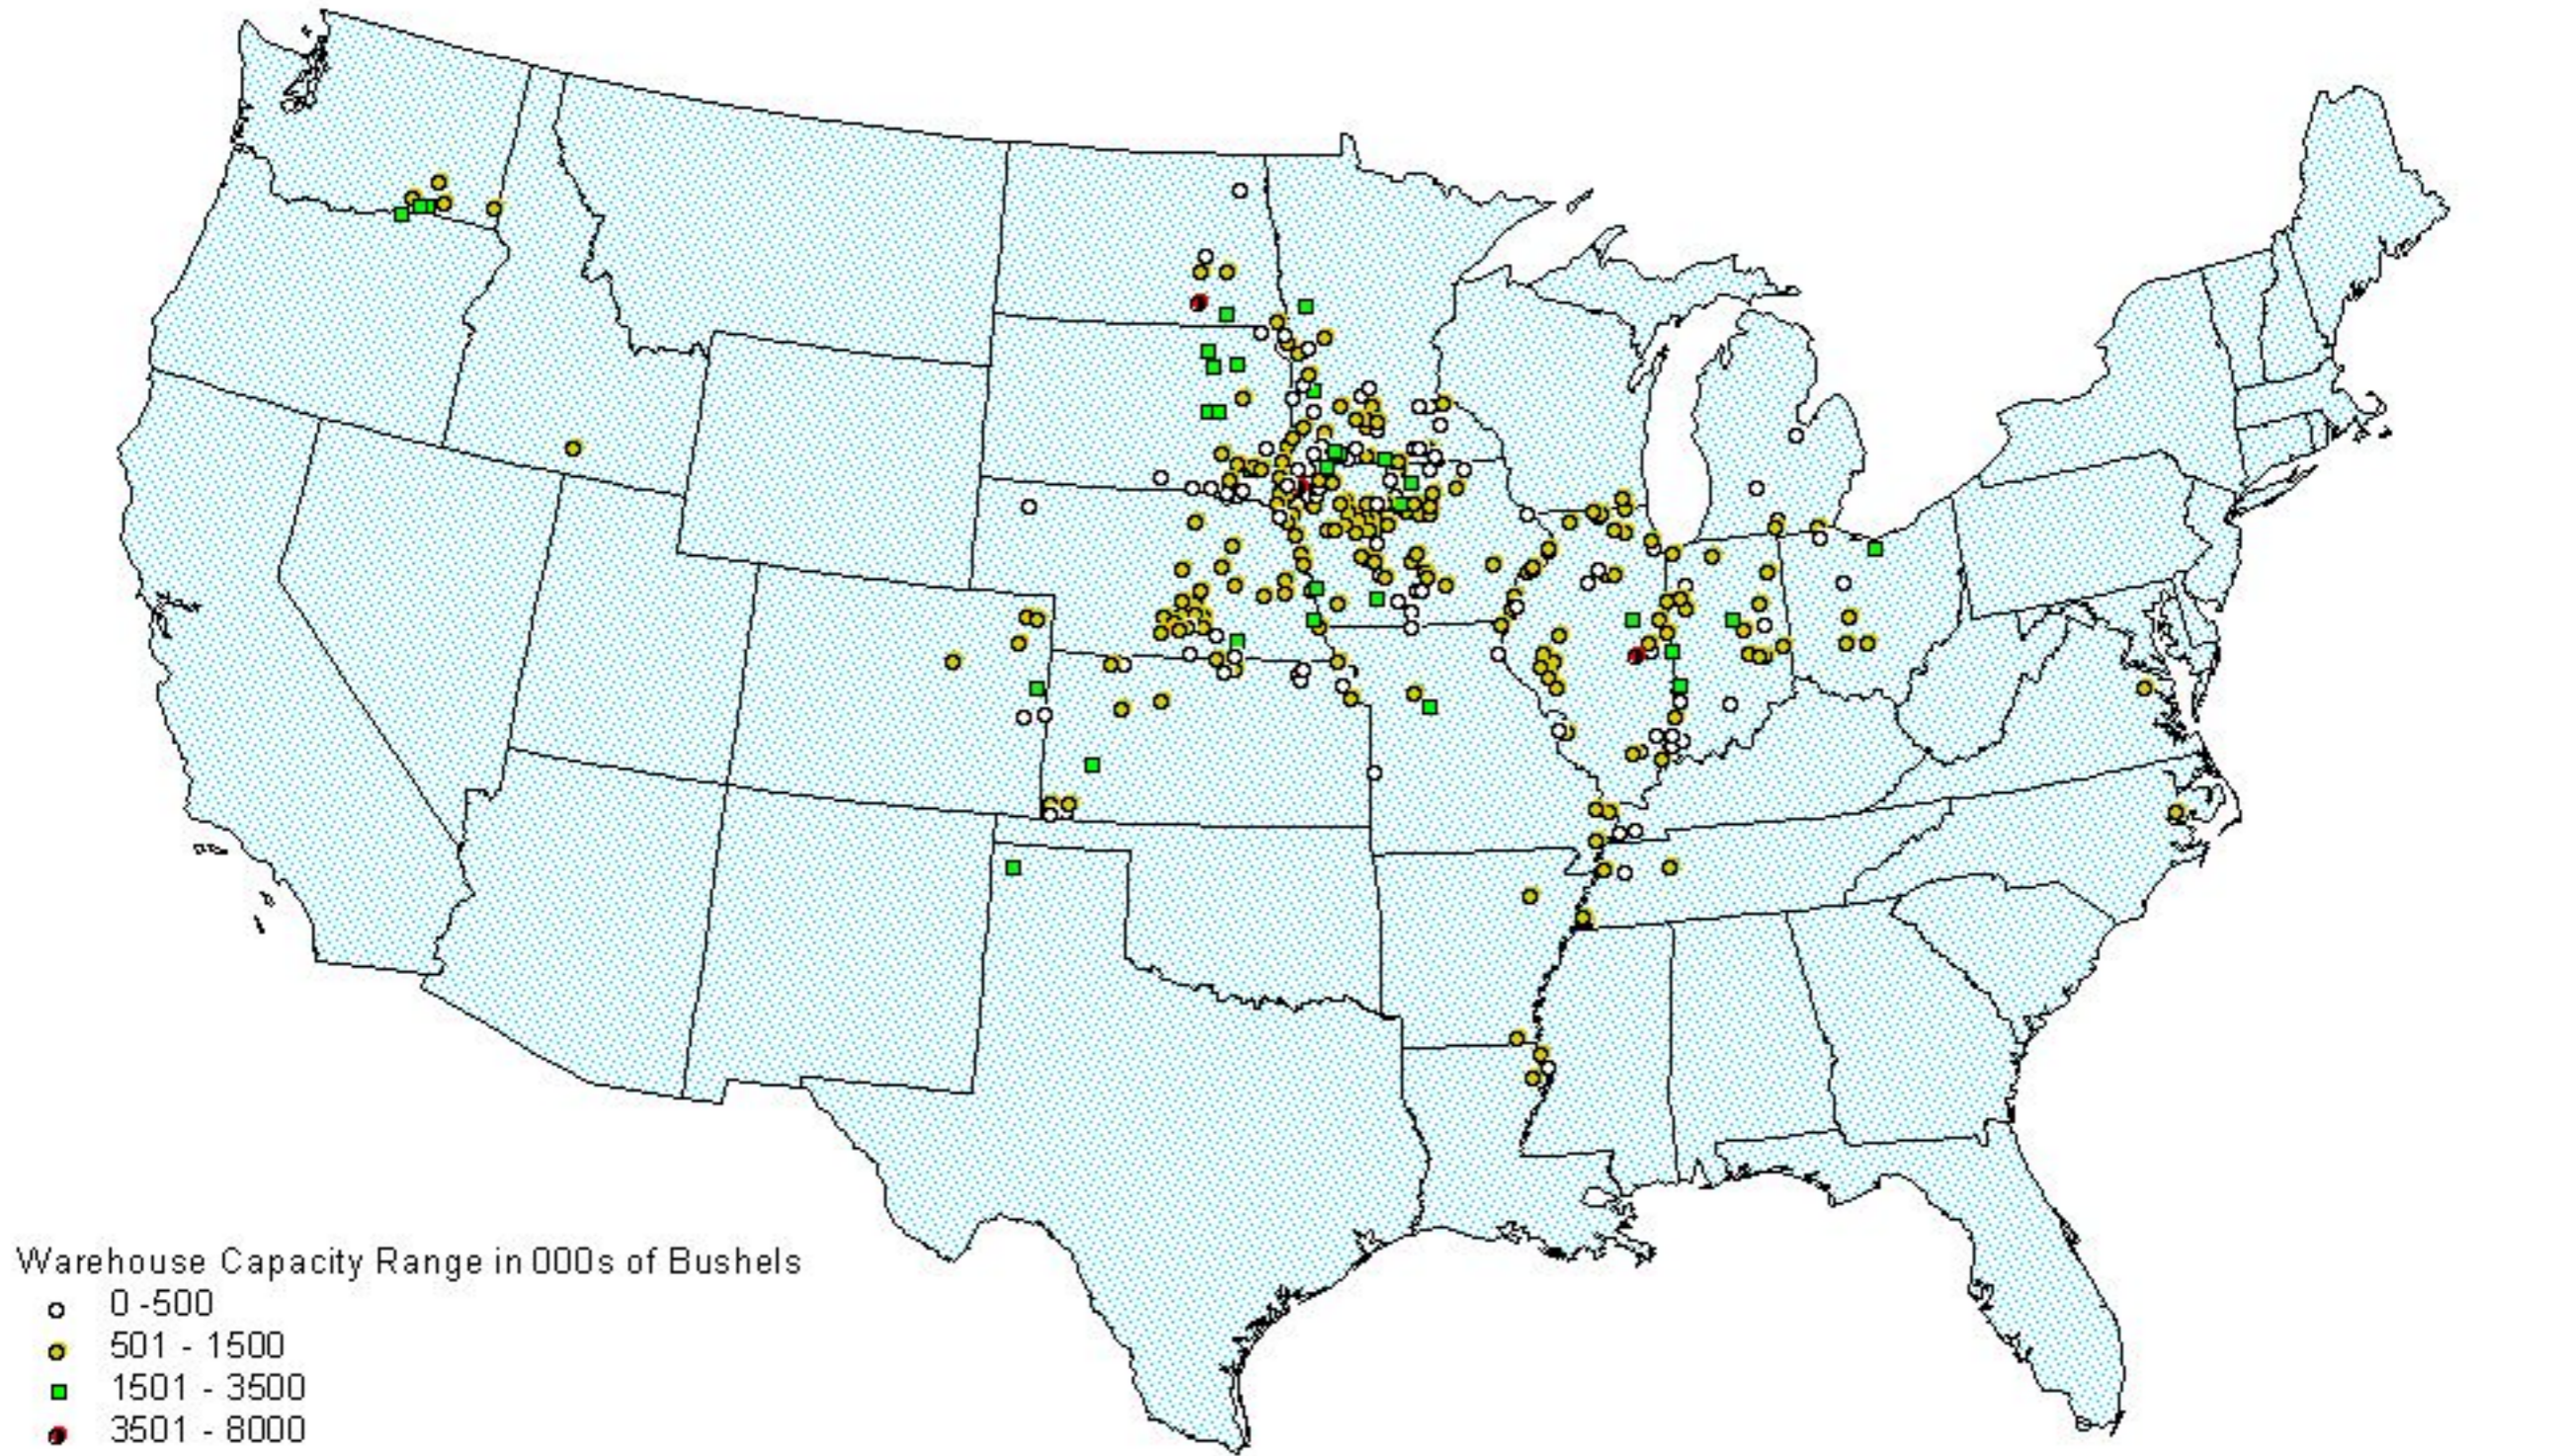

USWA Temporary Storage Locations and Capacities

January 9, 2009

485 Locations
Total Capacity 395,175,000 Bushels

USDA/FSA/Commodity Operations