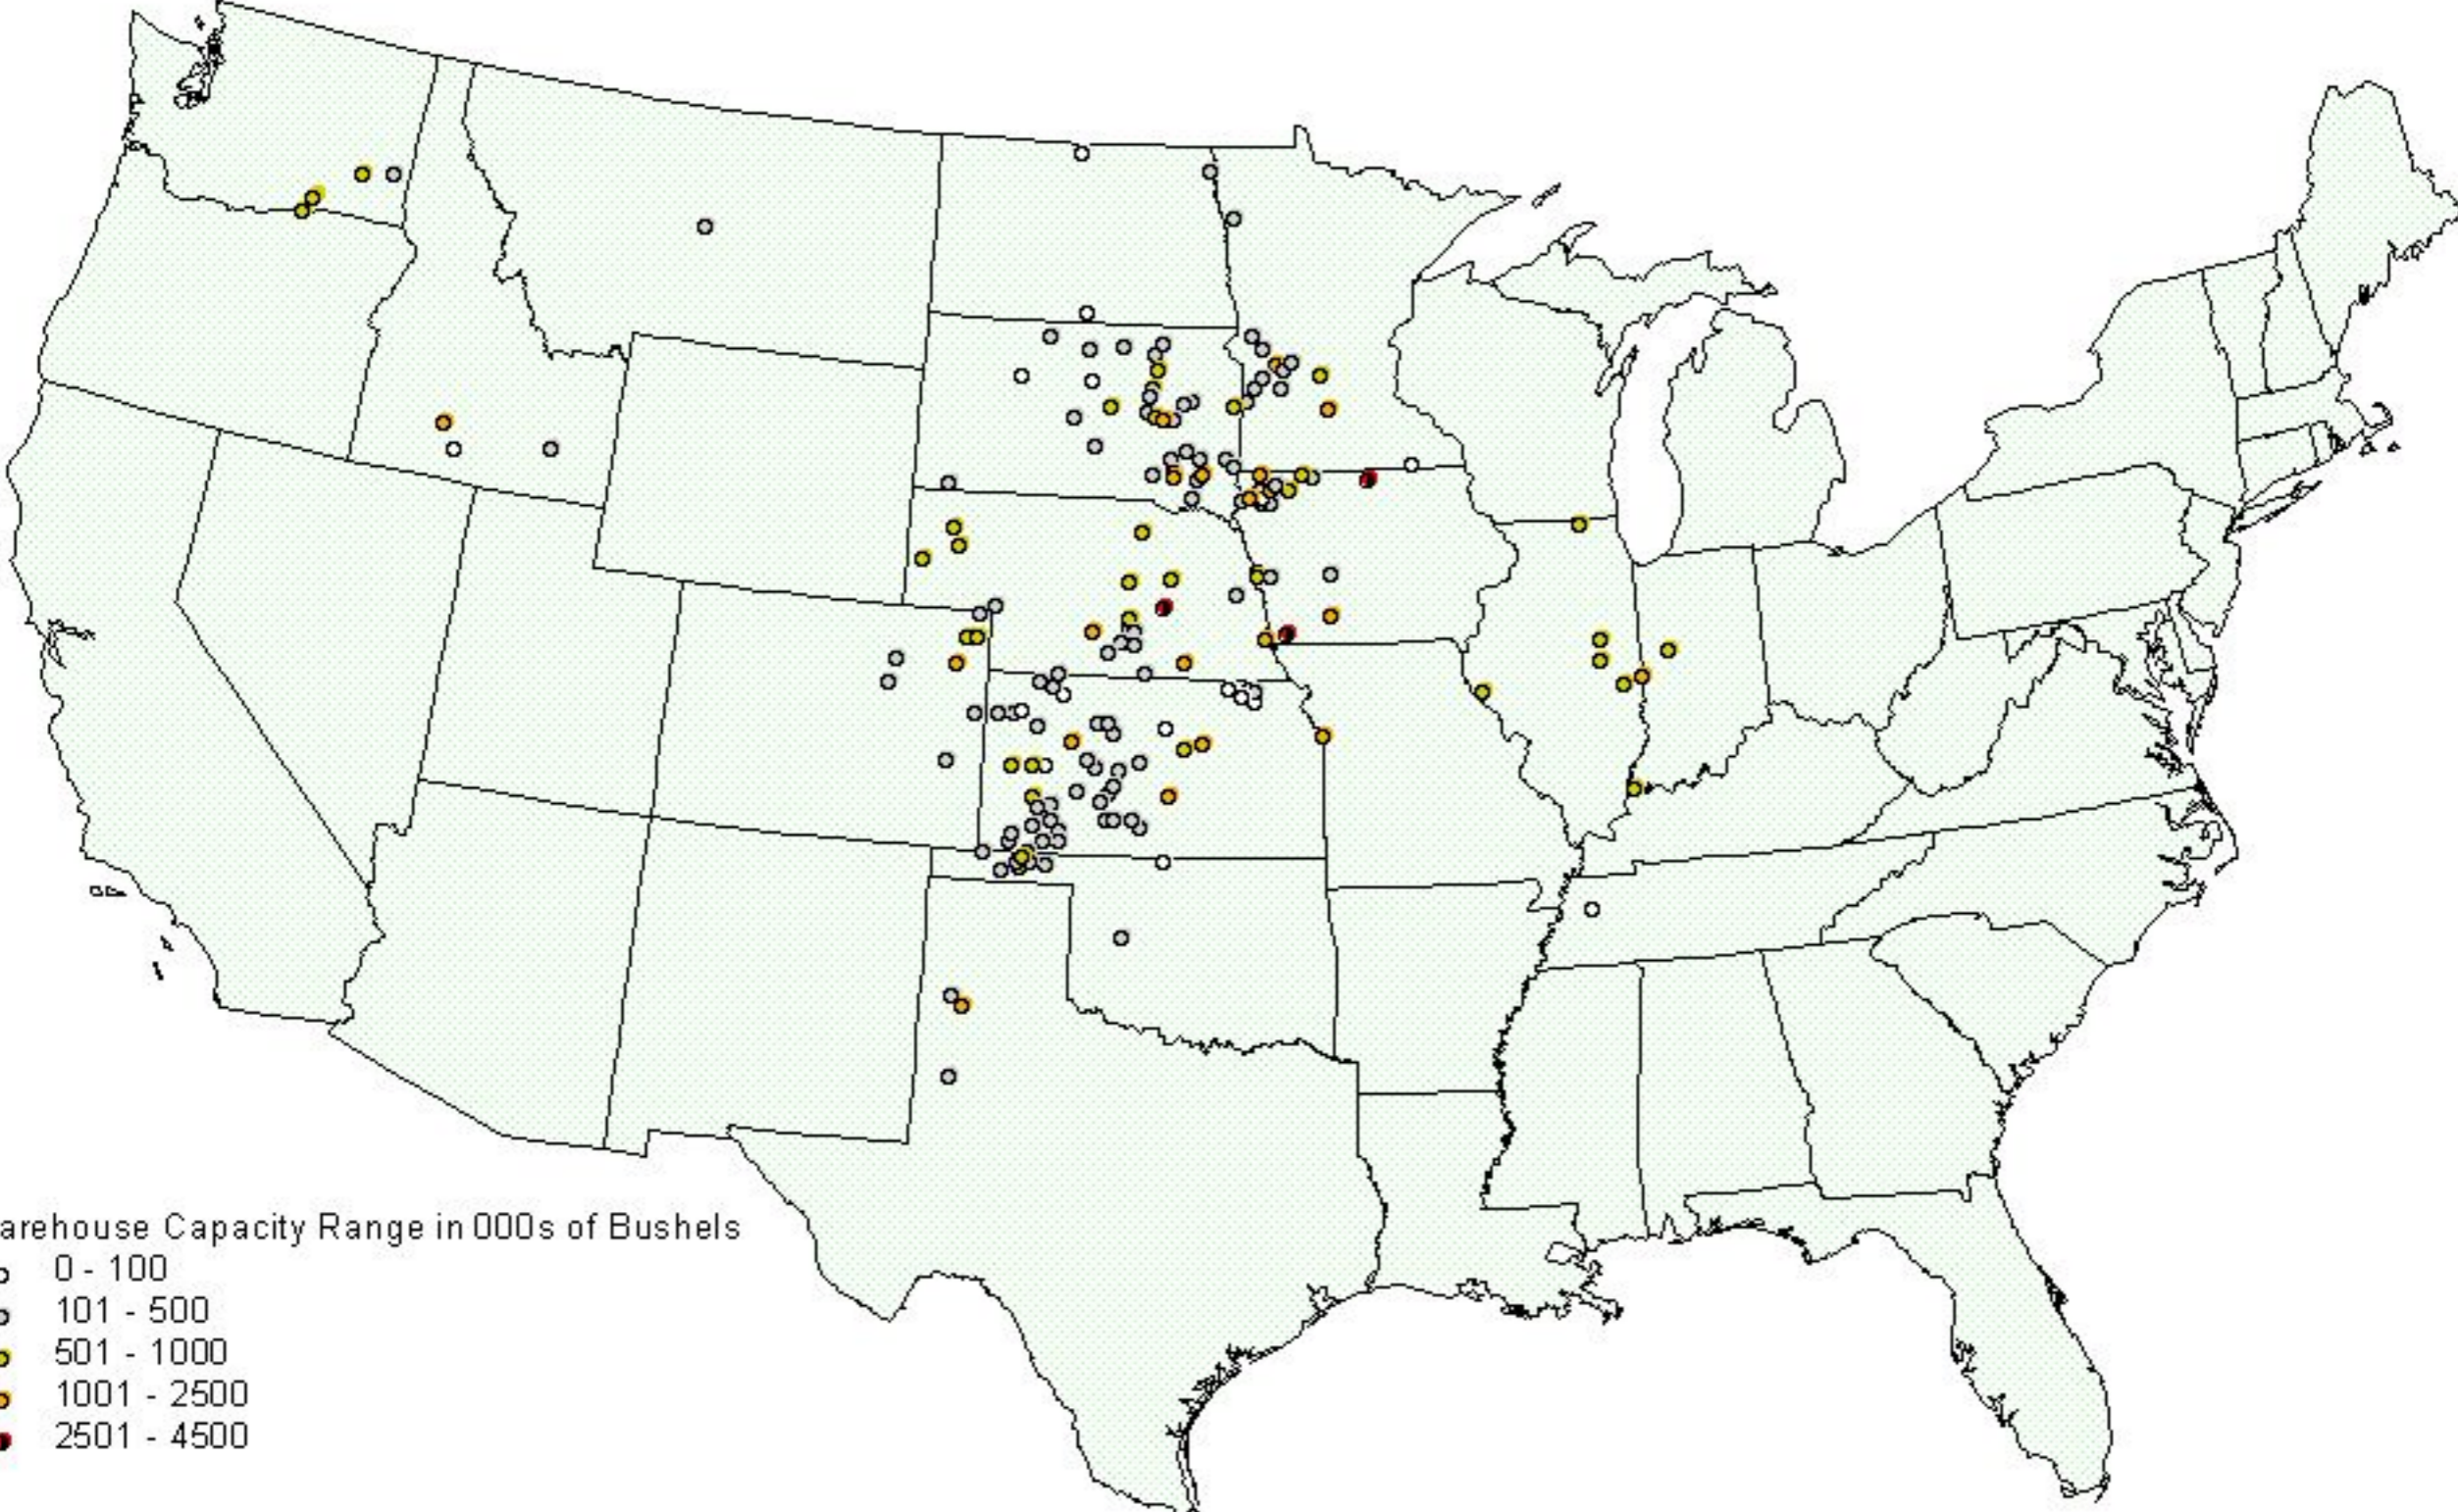

USWA Emergency Storage Locations and Capacities

January 9, 2009

Warehouse Capacity Range in 000s of Bushels

- 0 - 100
- 101 - 500
- 501 - 1000
- 1001 - 2500
- 2501 - 4500

265 Locations
Total Capacity 158,790,000 Bushels

USDA/FSA/Commodity Operations