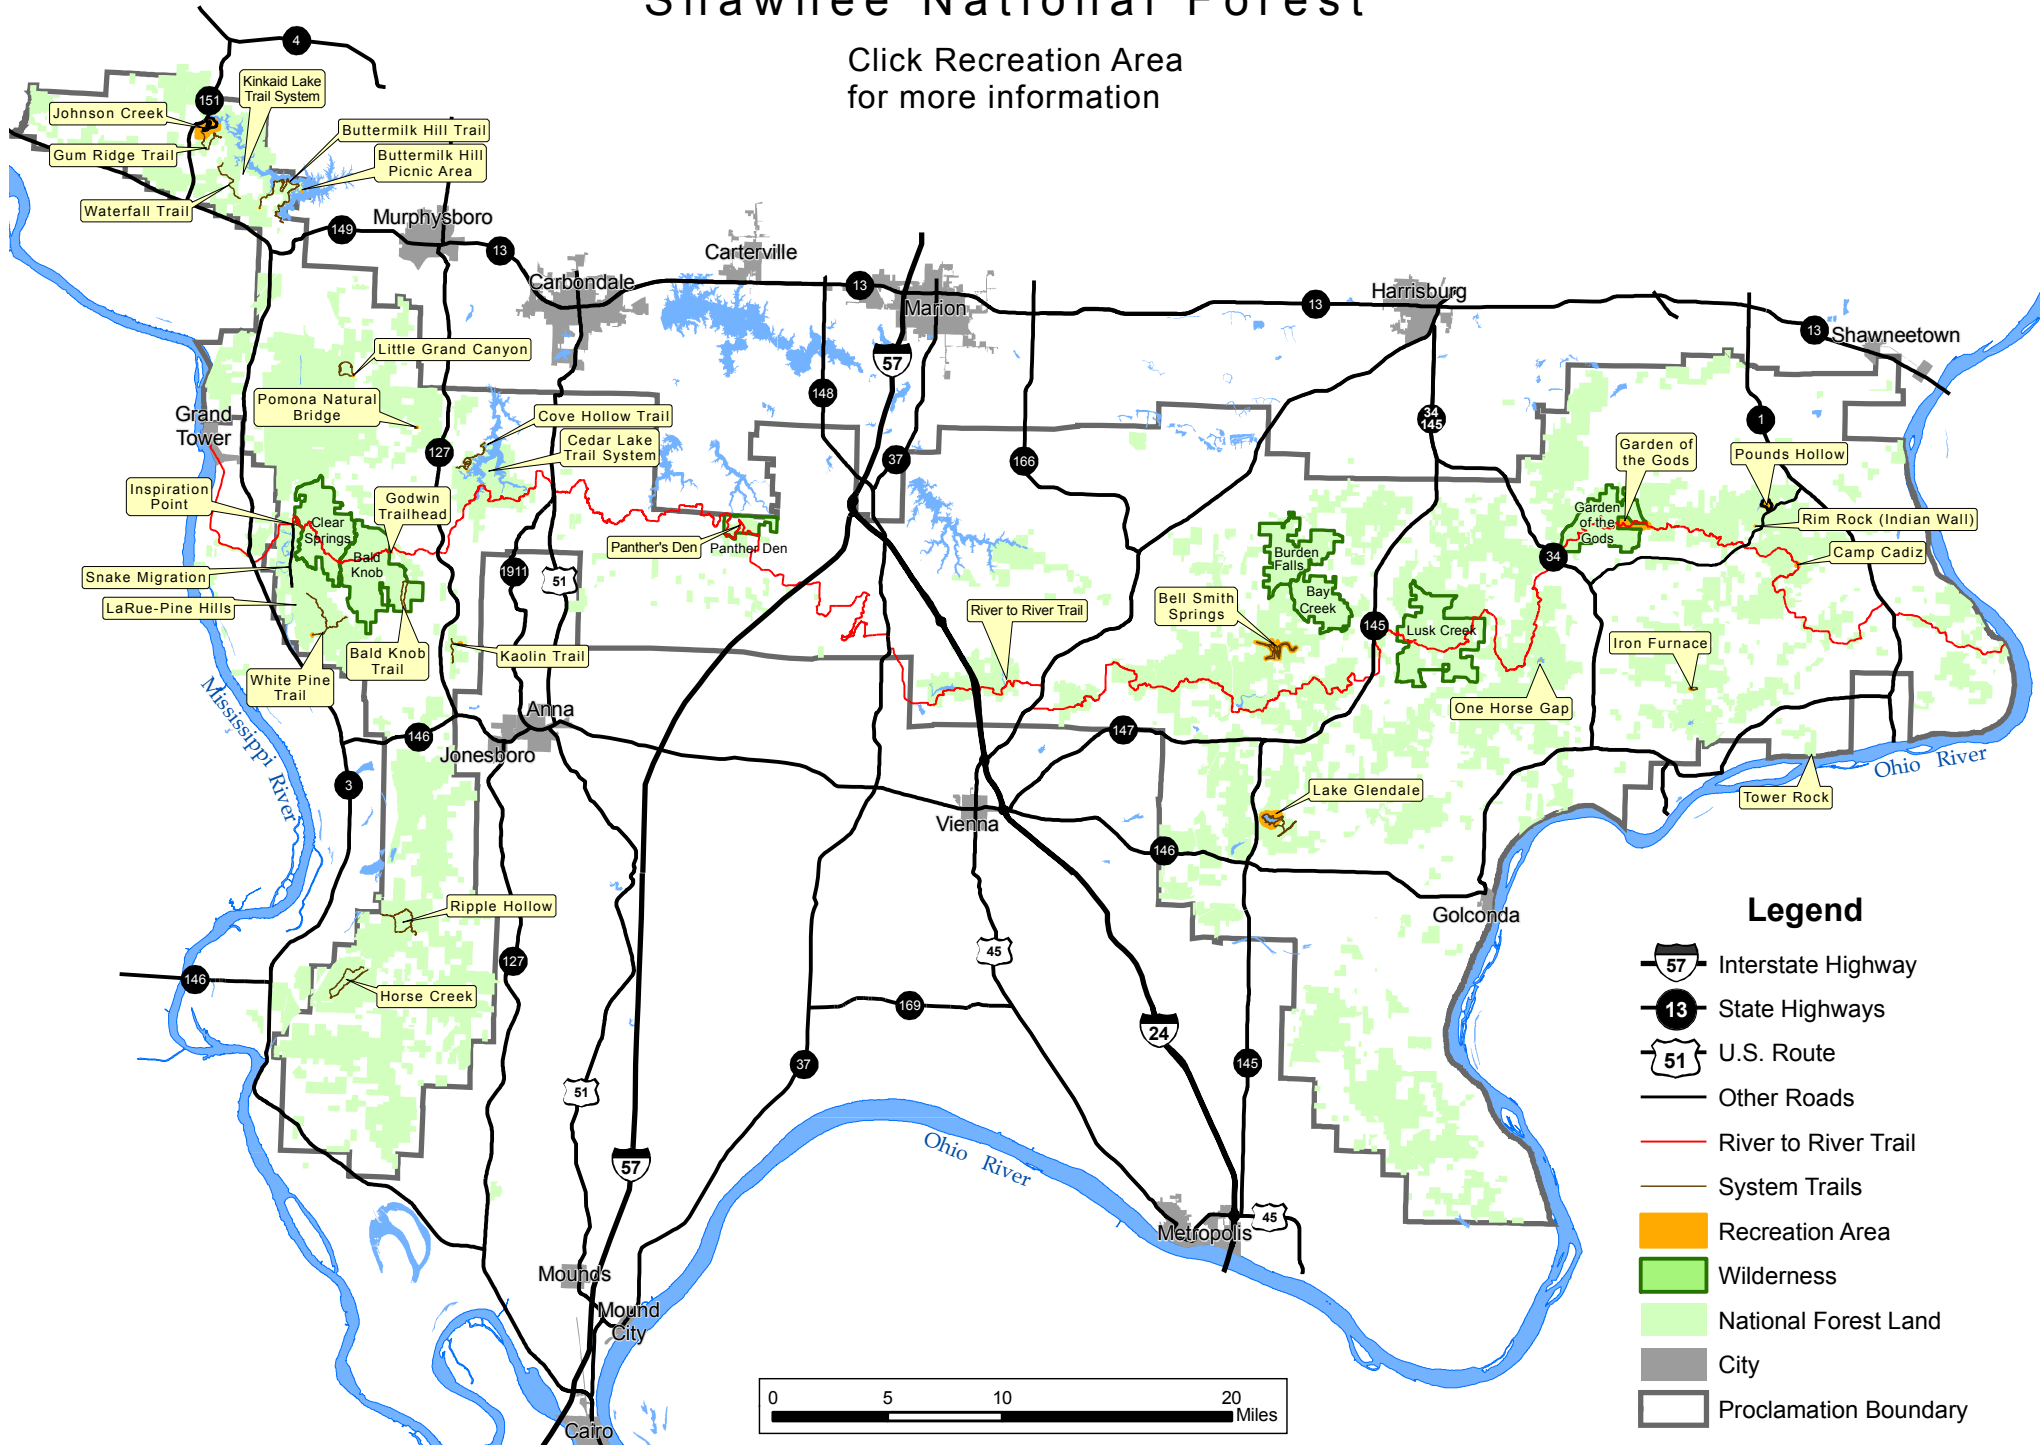

Shawnee National Forest

Click Recreation Area
for more information

Legend

- Interstate Highway
- State Highways
- U.S. Route
- Other Roads
- River to River Trail
- System Trails
- Recreation Area
- Wilderness
- National Forest Land
- City
- Proclamation Boundary