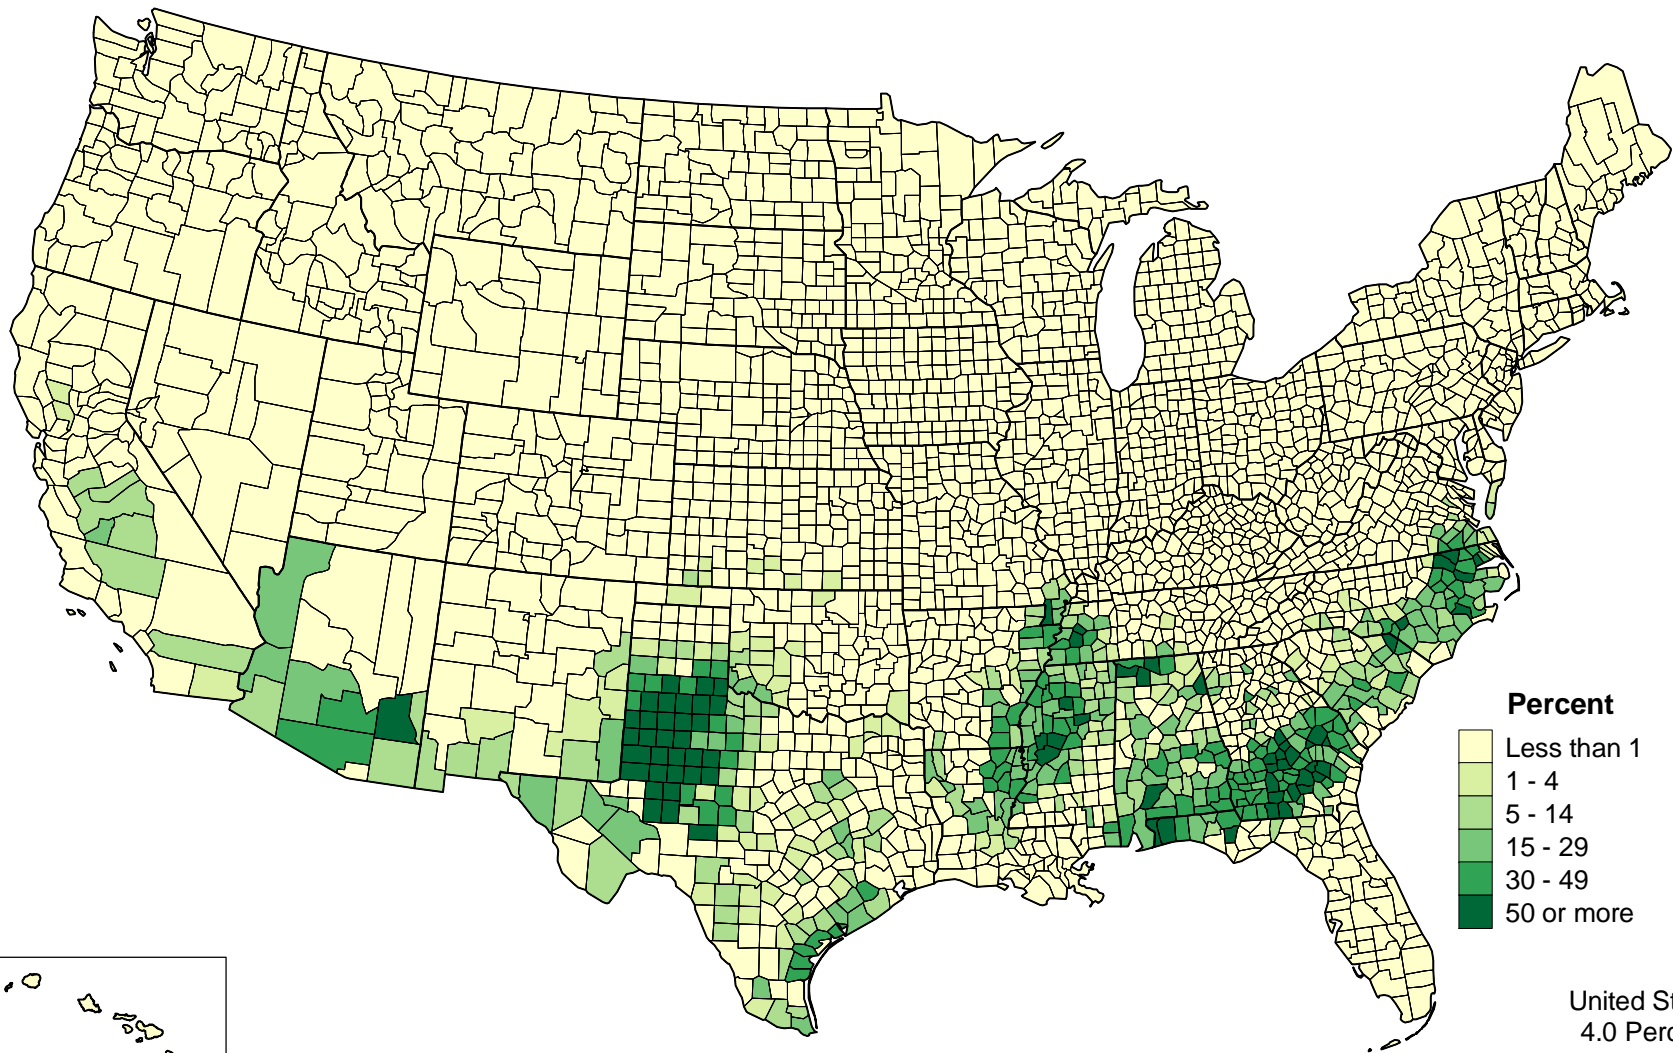

Acres of Upland Cotton Harvested as Percent of Harvested Cropland Acreage: 2002

United States
4.0 Percent

2002 Census of Agriculture