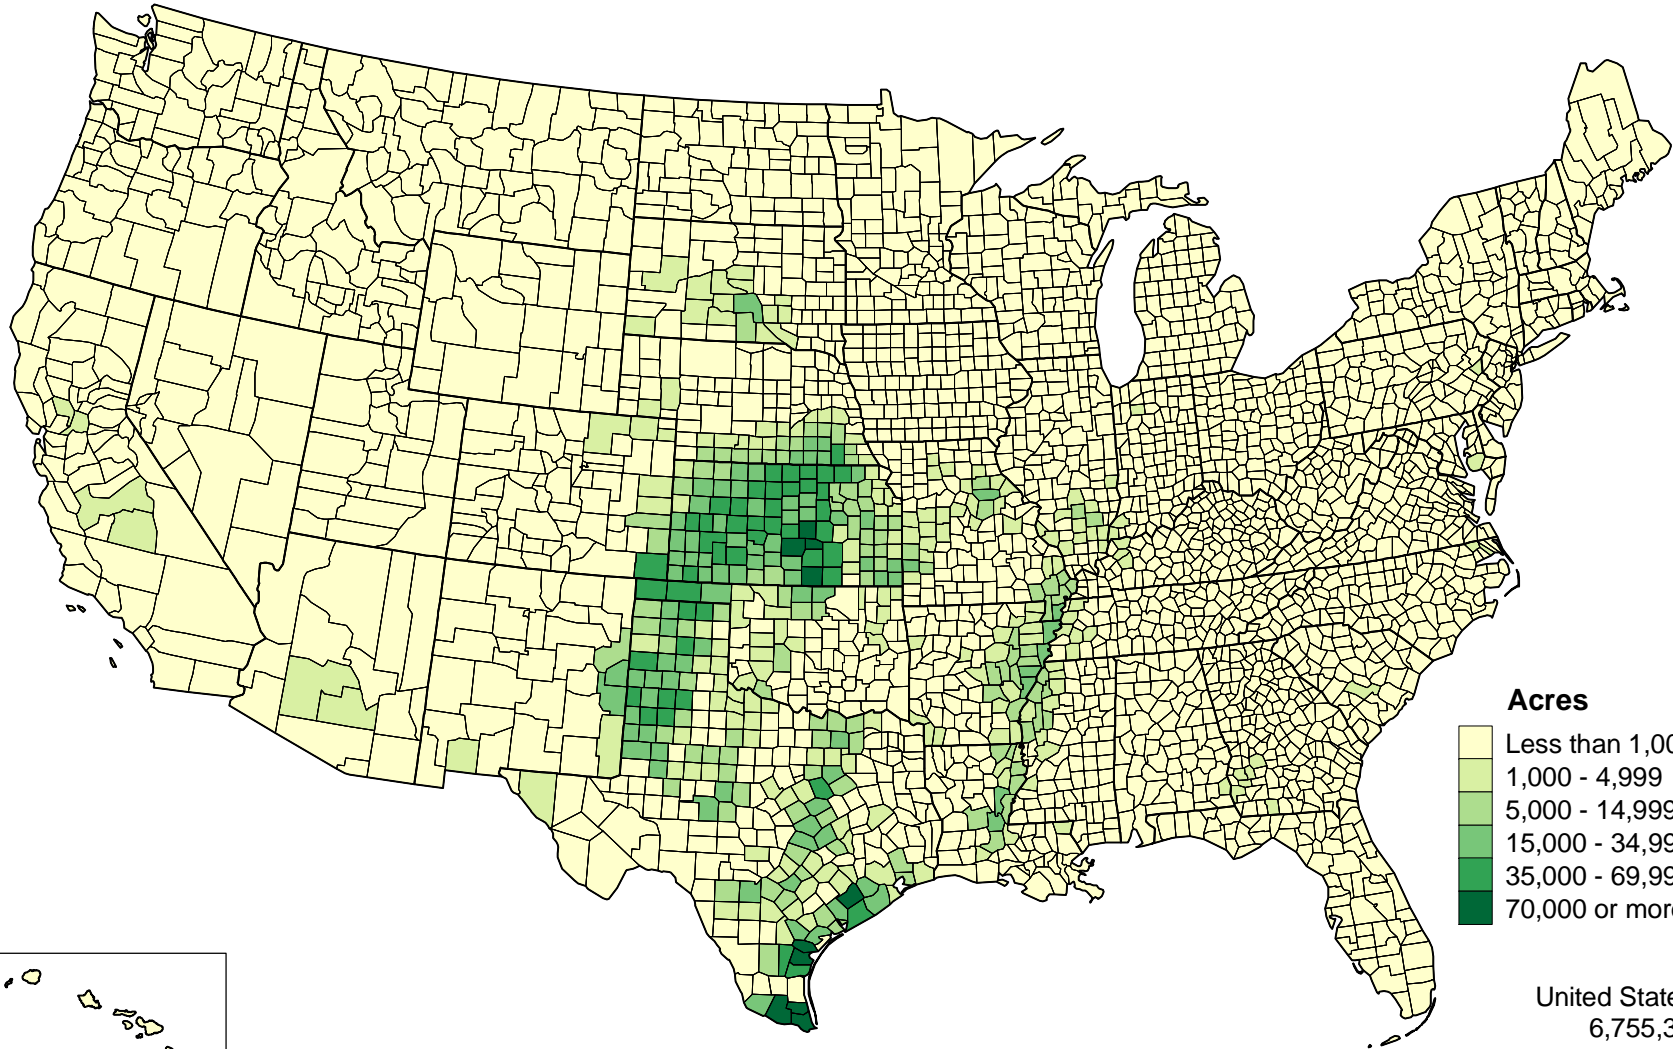

Sorghum for Grain, Harvested Acres: 2002

United States Total
6,755,326

2002 Census of Agriculture