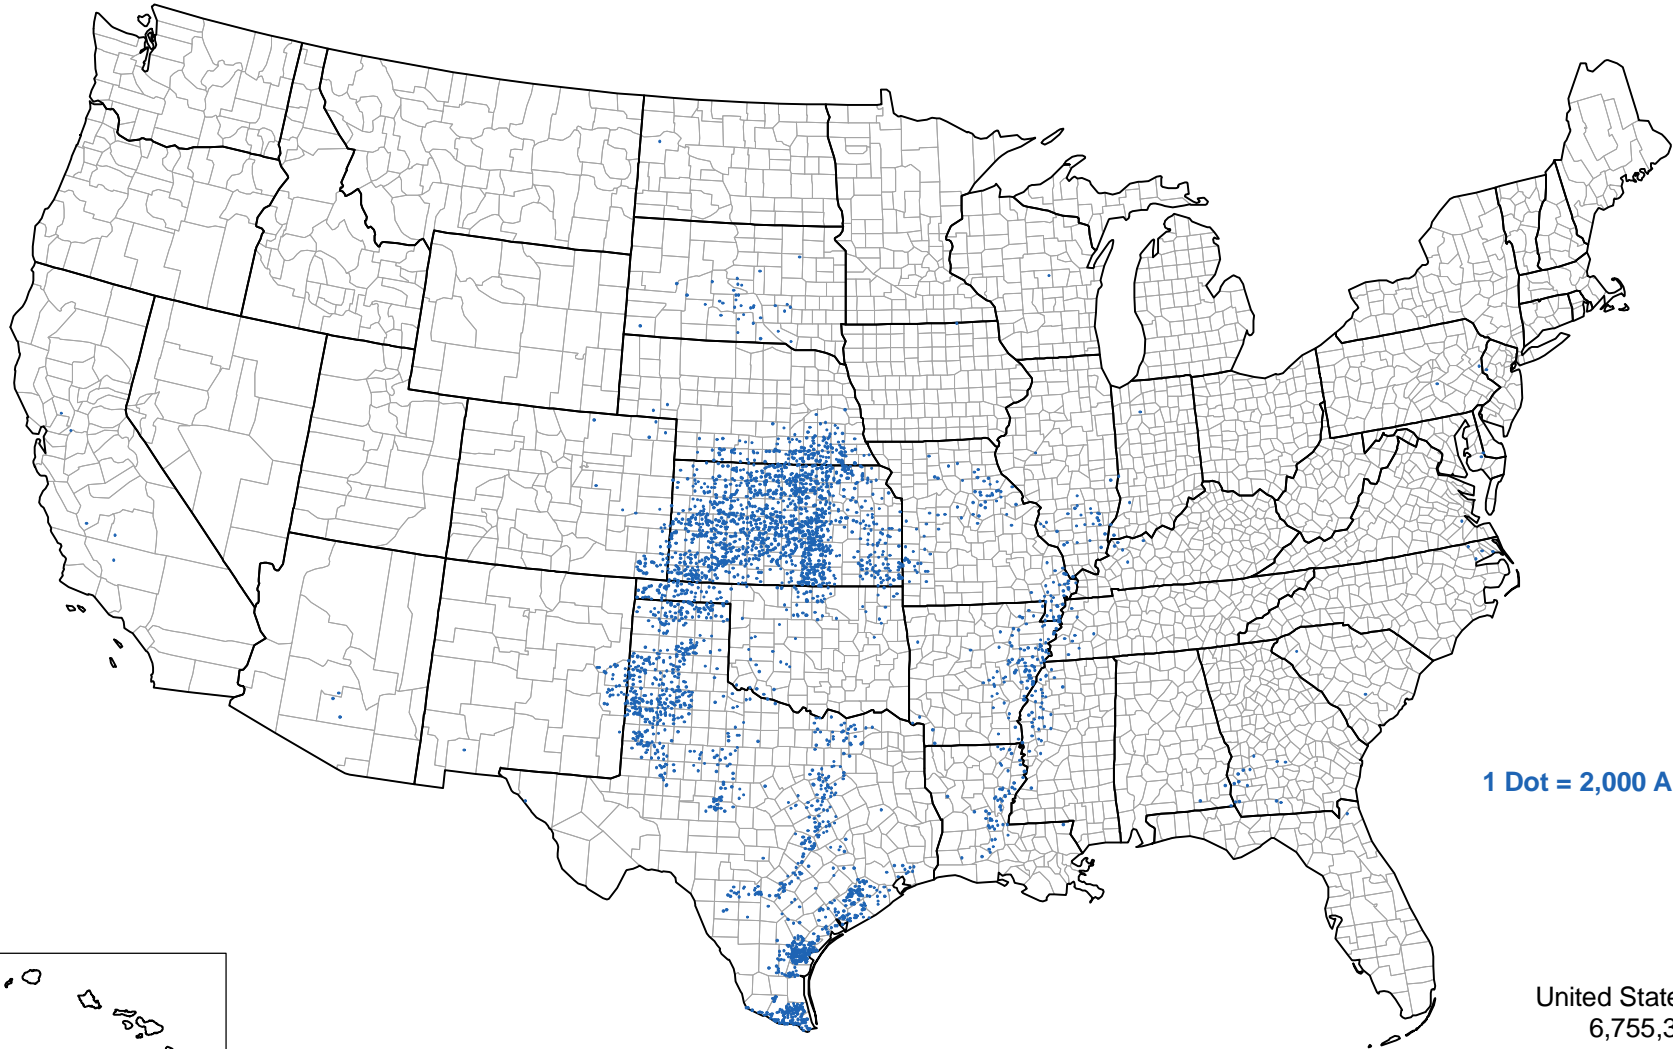

Sorghum for Grain, Harvested Acres: 2002

1 Dot = 2,000 Acres

United States Total
6,755,326

2002 Census of Agriculture