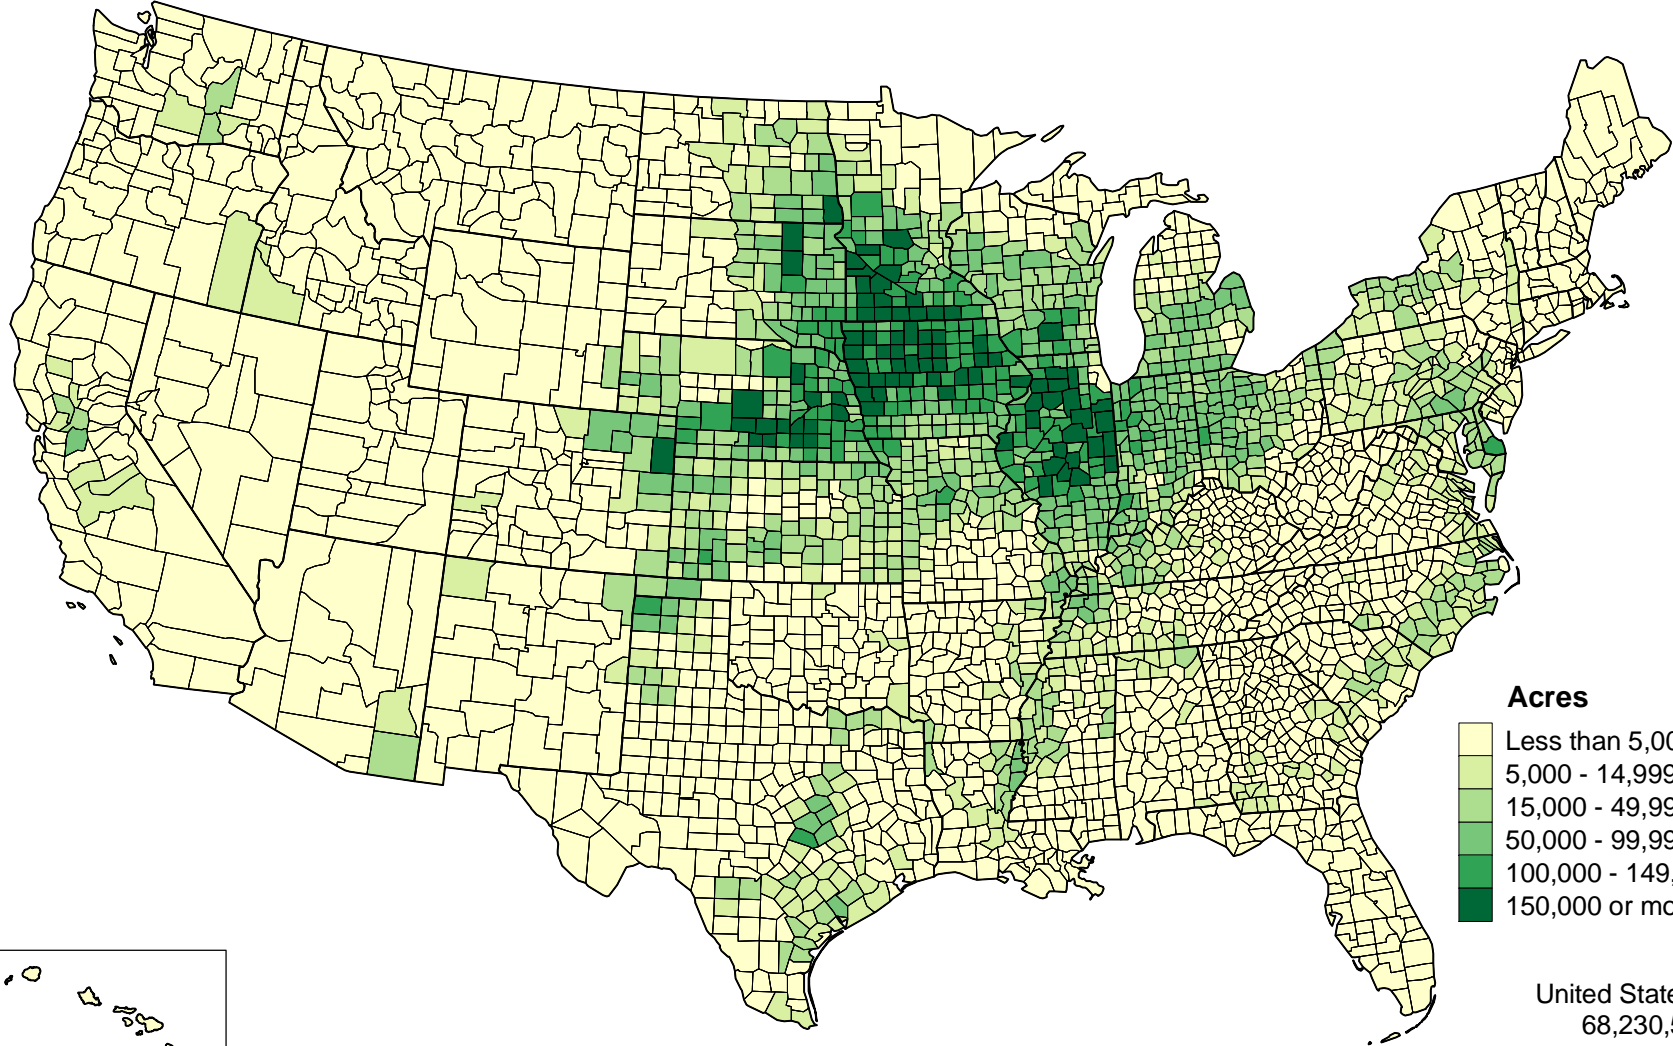

Corn for Grain, Harvested Acres: 2002

United States Total
68,230,523

2002 Census of Agriculture