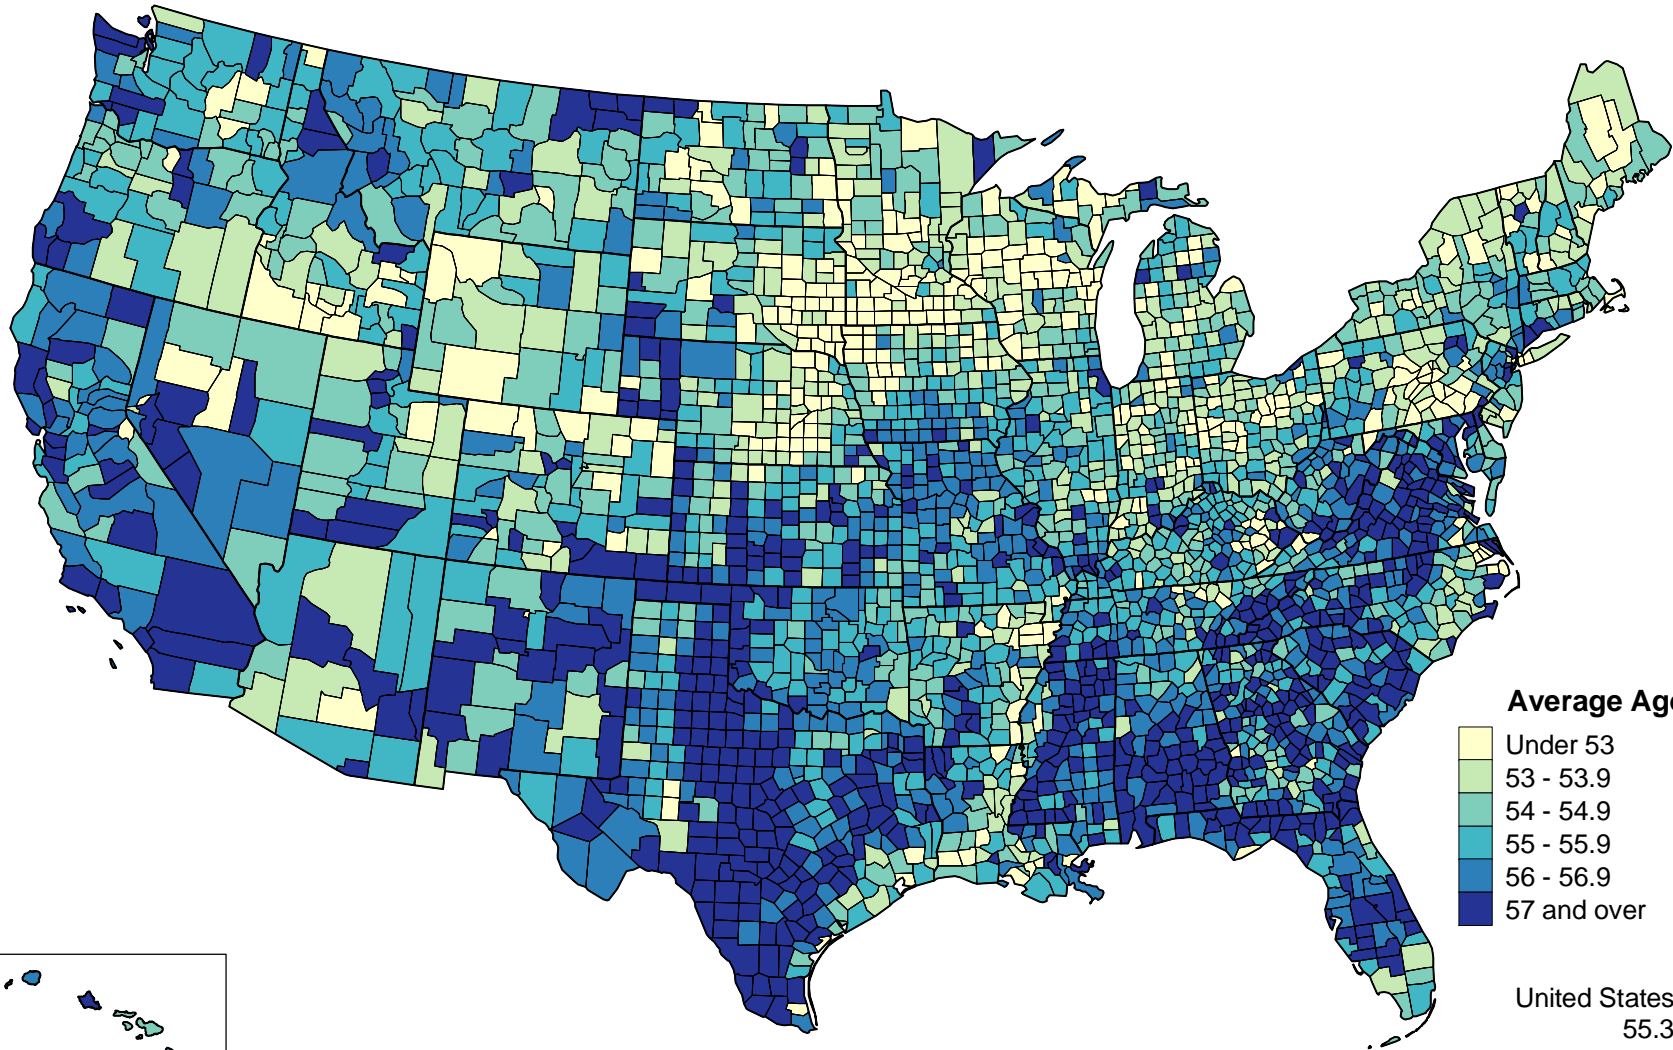

Average Age of Principal Farm Operators: 2002

United States Average
55.3

2002 Census of Agriculture