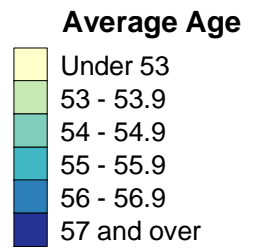

Average Age of Principal Farm Operators: 2002

United States Average
55.3

2002 Census of Agriculture