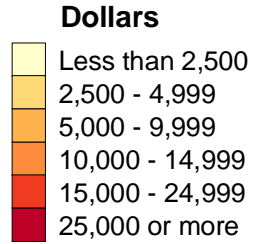

Payments Received from Other Federal Farm Programs, Average per Farm: 2002

United States Average
\$9,707

2002 Census of Agriculture