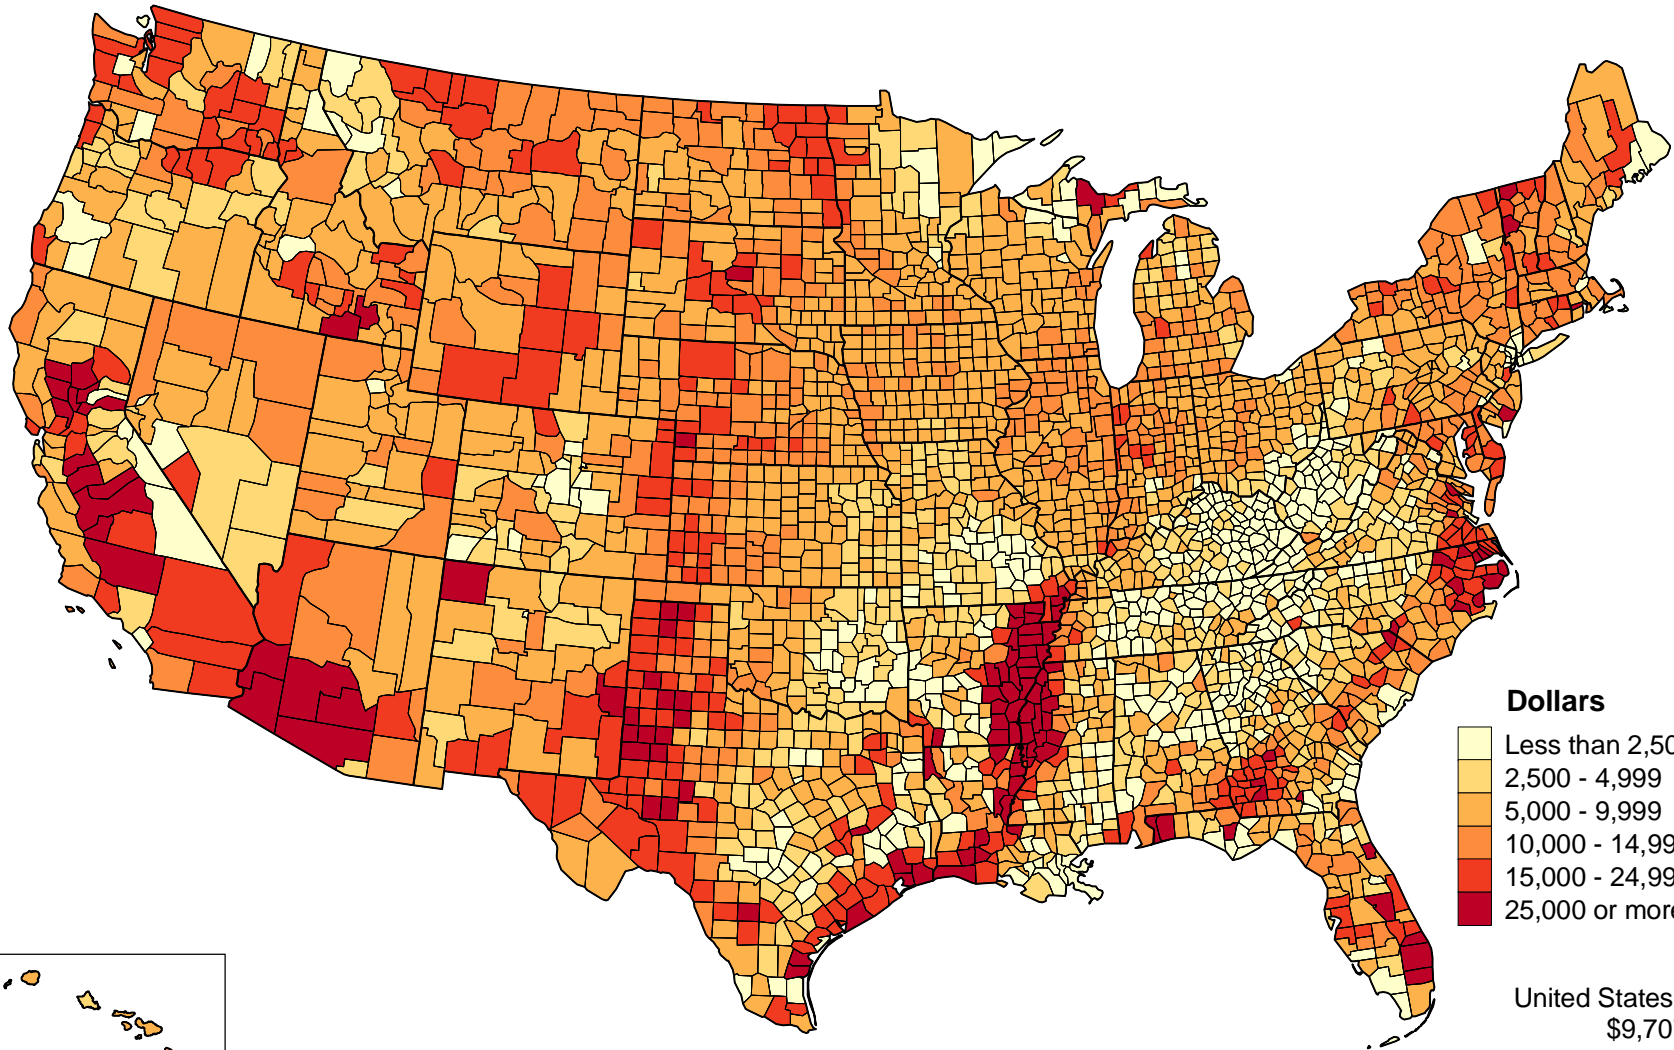

Payments Received from Other Federal Farm Programs, Average per Farm: 2002

United States Average
\$9,707

2002 Census of Agriculture