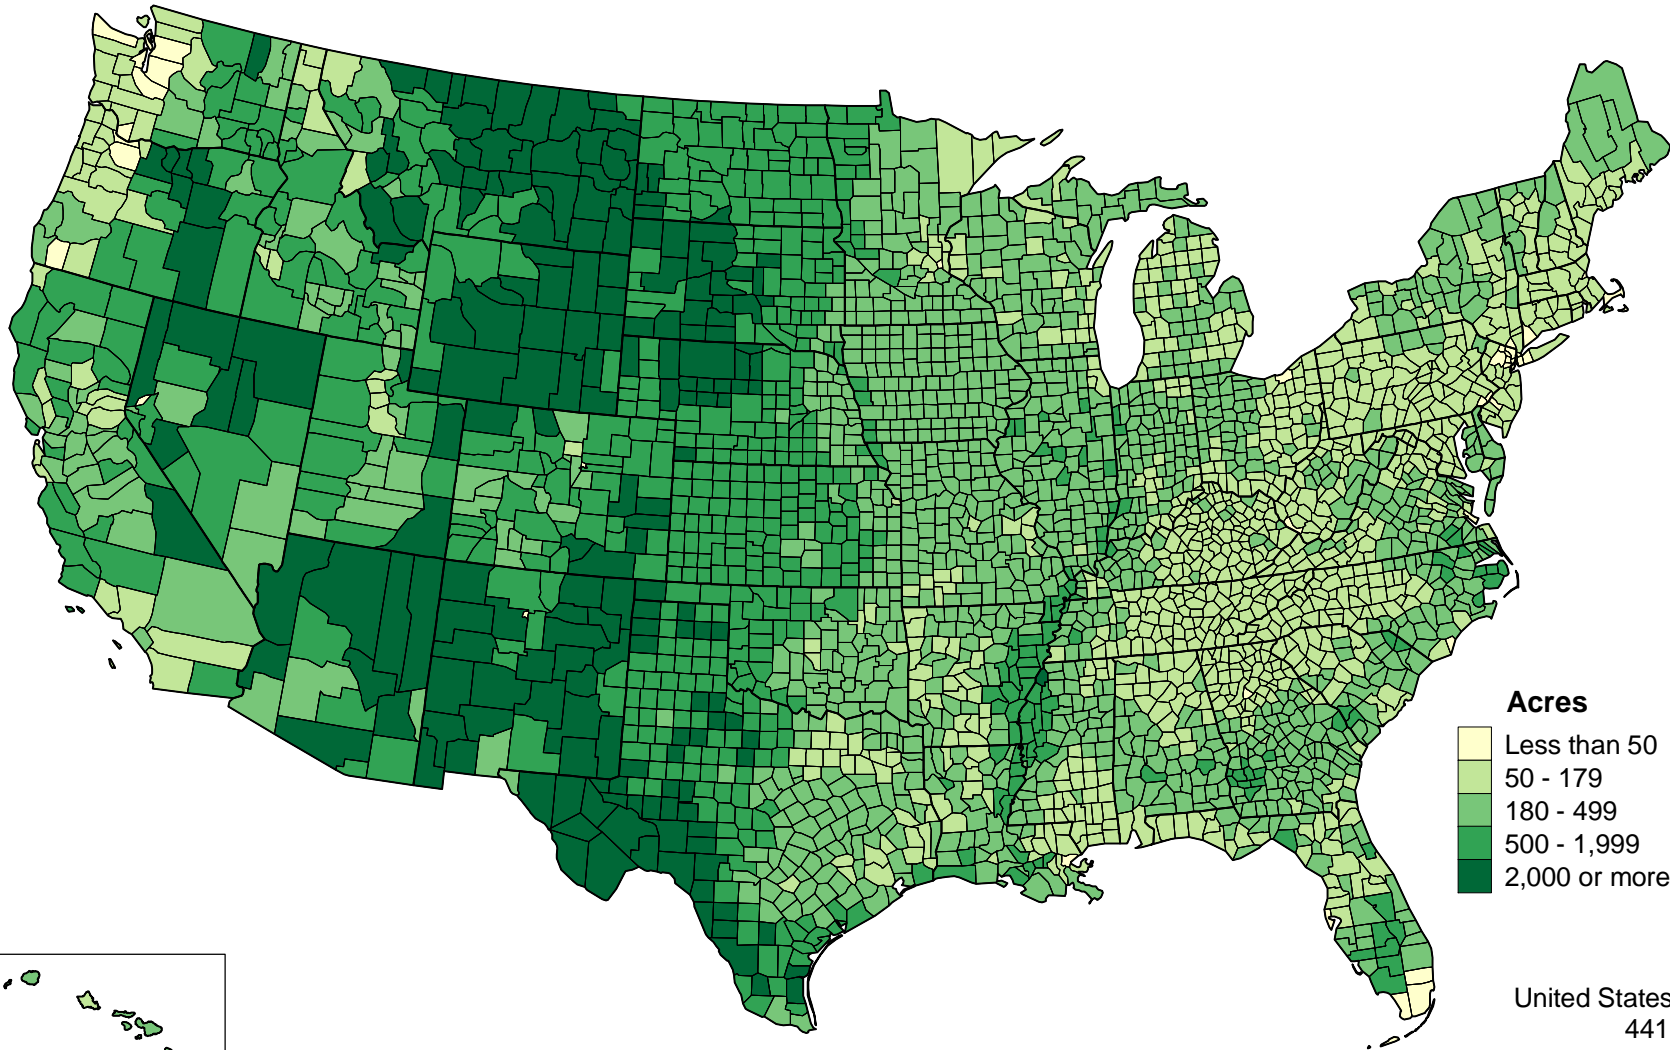

Average Size of Farms in Acres: 2002

United States Average
441

2002 Census of Agriculture