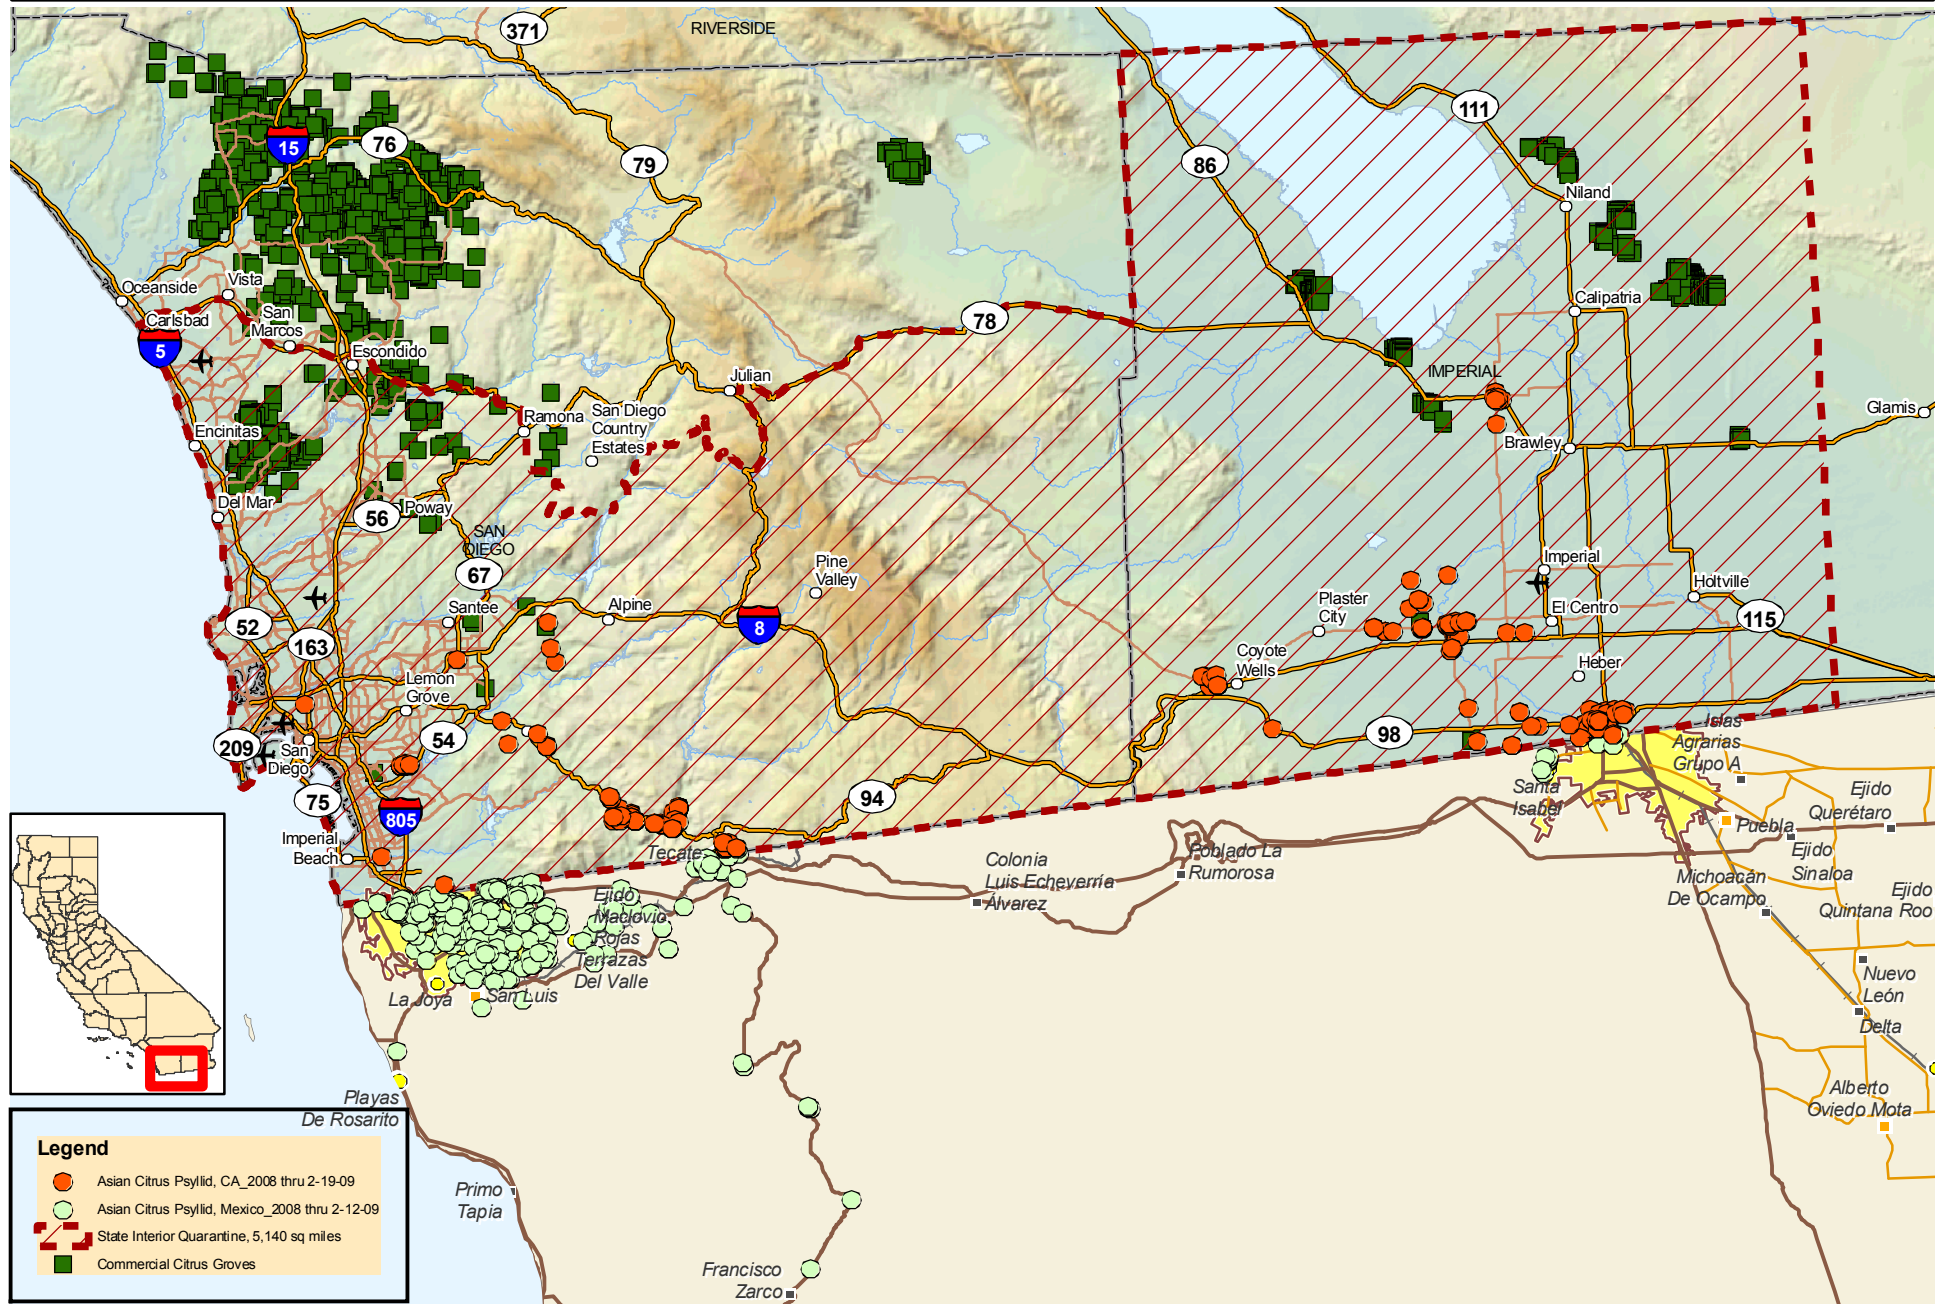

Asian Citrus Psyllid Cooperative Project California and Baja California

Legend

- Asian Citrus Psyllid, CA_2008 thru 2-19-09
- Asian Citrus Psyllid, Mexico_2008 thru 2-12-09
- State Interior Quarantine, 5,140 sq miles
- Commercial Citrus Groves

USDA, APHIS, PPO
Western Region GIS Program
650 Capitol Mall, Suite 6-400
Sacramento, CA 95814

Coordinate System:
CA Teale Albers, NAD83
Date Created: February 24, 2009

Data Source:
CA Dept Food & Agriculture
USDA, APHIS, IS
TeleAtlas Dynamap