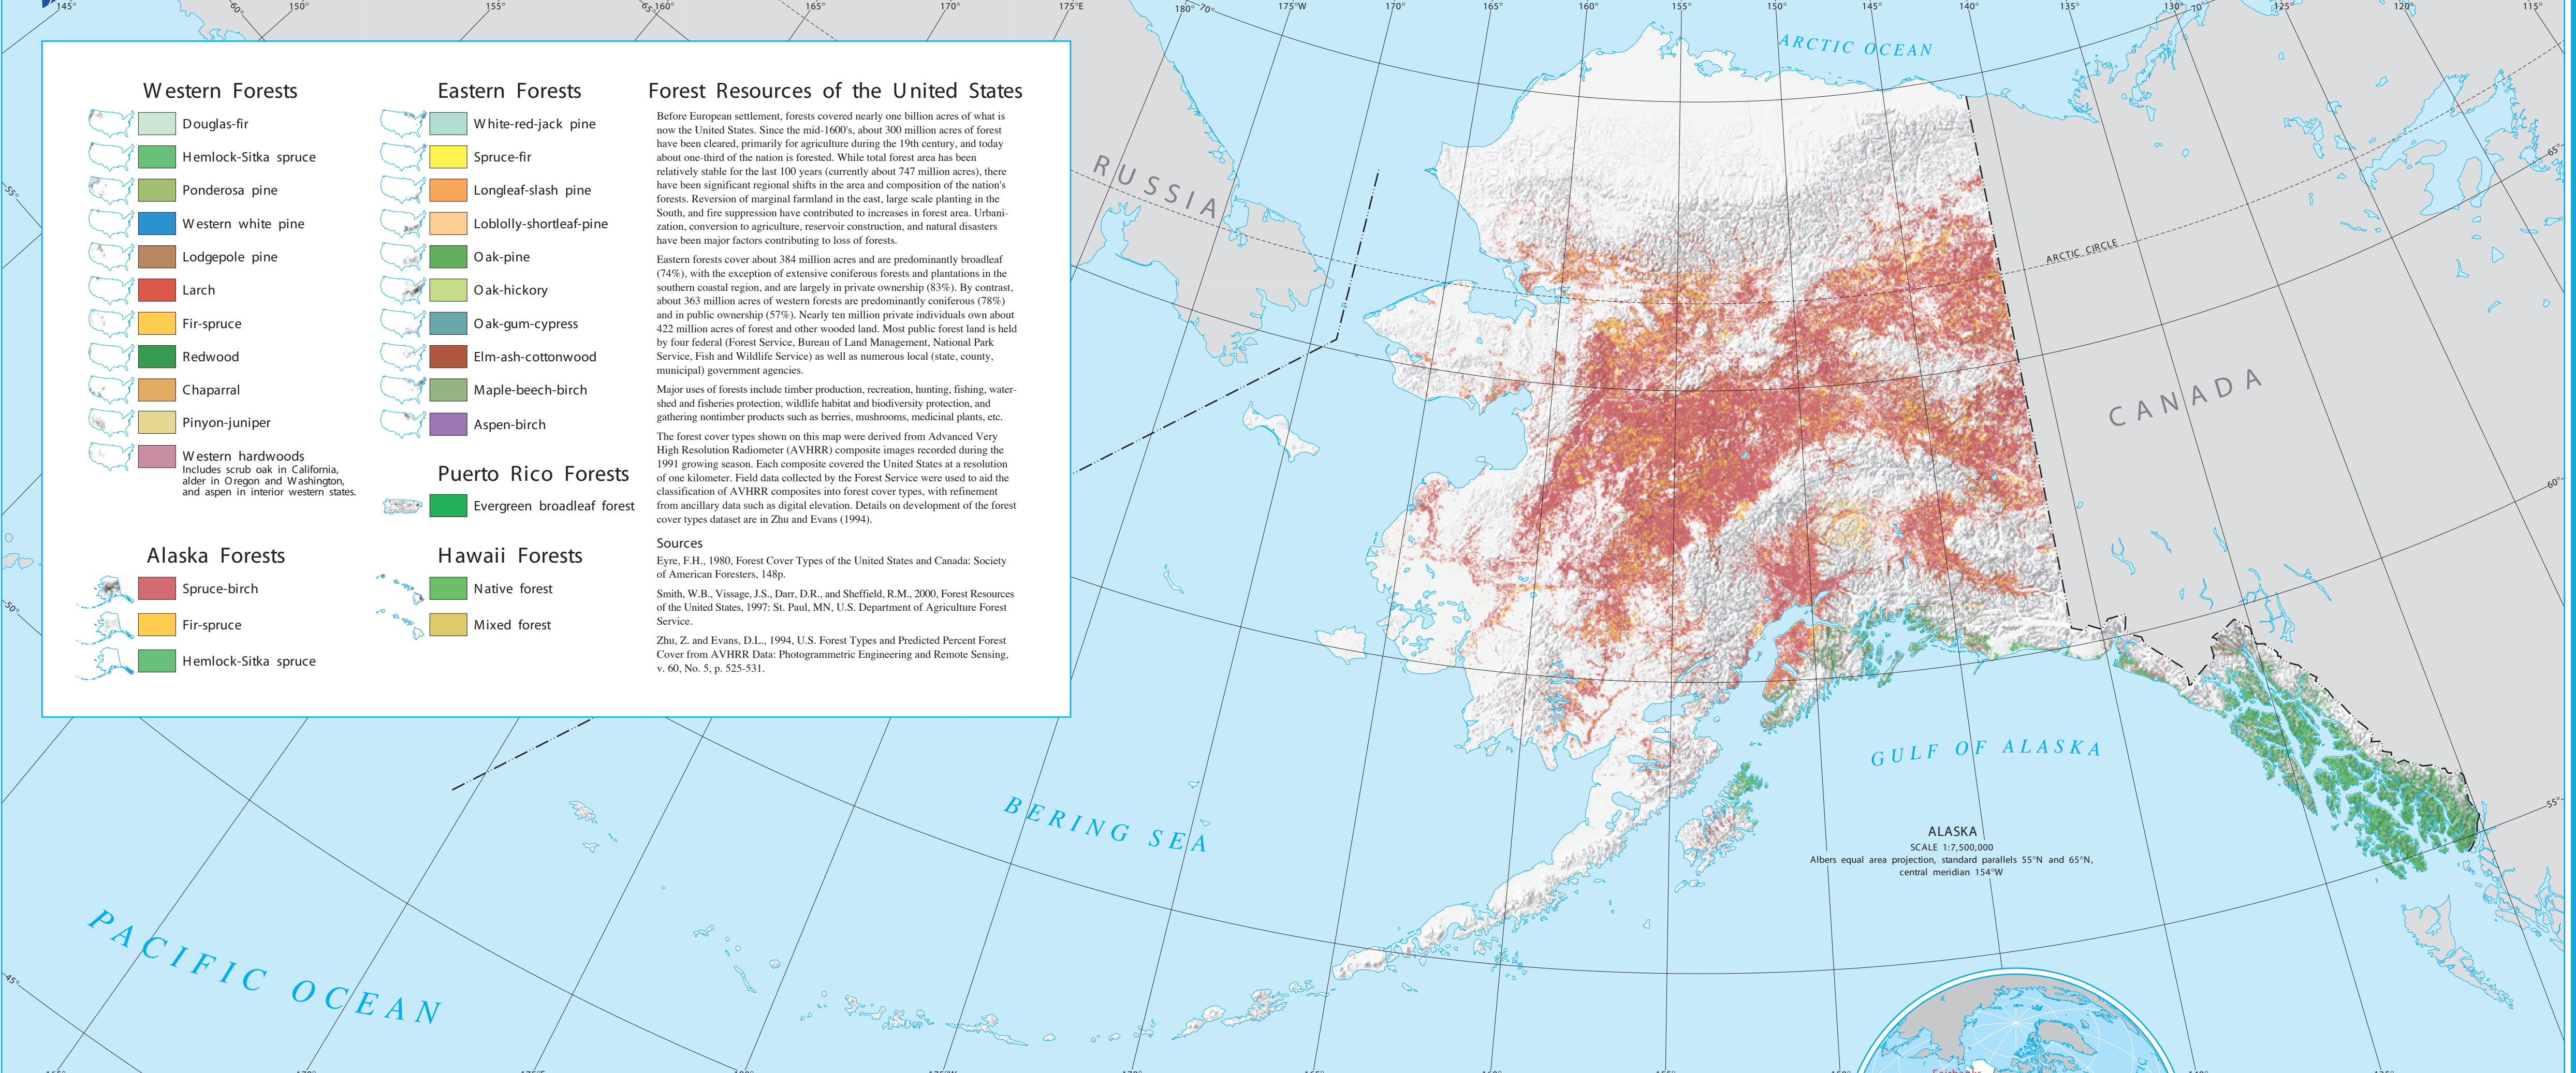

1-August-2000

U.S. Department of the Interior
U.S. Geological Survey

U.S. Department of Agriculture
U.S. Forest Service

The National Atlas of the United States of America
www.nationalatlas.gov