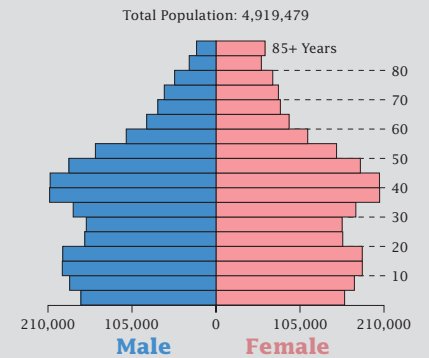

# Census 2000: Minnesota Profile

## Population Density by Census Tract

## State Race\* Breakdown

Hispanic or Latino (of any race) makes up **2.9%** of the state population.

## Population by Sex and Age