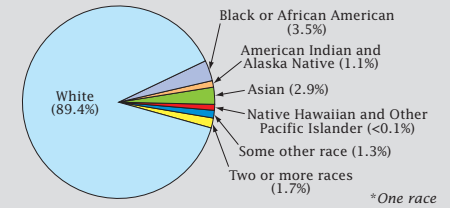

# Census 2000: Minnesota Profile

## Population Density by Census Tract

## State Race\* Breakdown

Hispanic or Latino (of any race) makes up **2.9%** of the state population.