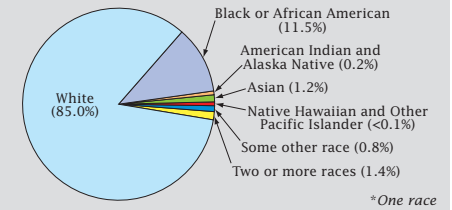

Census 2000: Ohio Profile

Population Density by Census Tract

State Race* Breakdown

Hispanic or Latino (of any race) makes up **1.9%** of the state population.

Population by Sex and Age

Housing Tenure

Population Per Square Mile by Census Tract