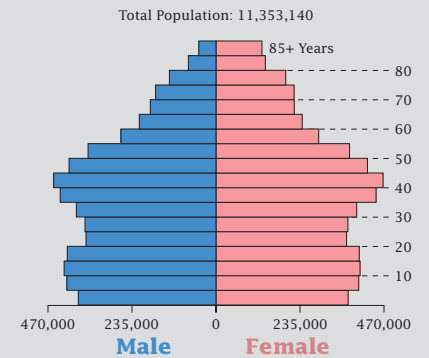

Census 2000: Ohio Profile

Population Density by Census Tract

State Race* Breakdown

Hispanic or Latino (of any race) makes up **1.9%** of the state population.

Population by Sex and Age

Housing Tenure

Population Per Square Mile by Census Tract

U.S. CENSUS BUREAU

Helping You Make Informed Decisions • 1902-2002