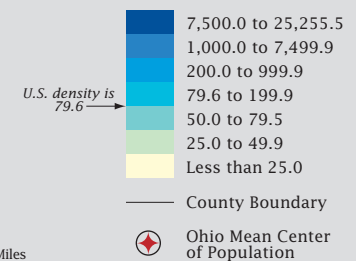

Census 2000: Ohio Profile

Population Density by Census Tract

State Race* Breakdown

Hispanic or Latino (of any race) makes up **1.9%** of the state population.

Population by Sex and Age

Housing Tenure

Population Per Square Mile by Census Tract