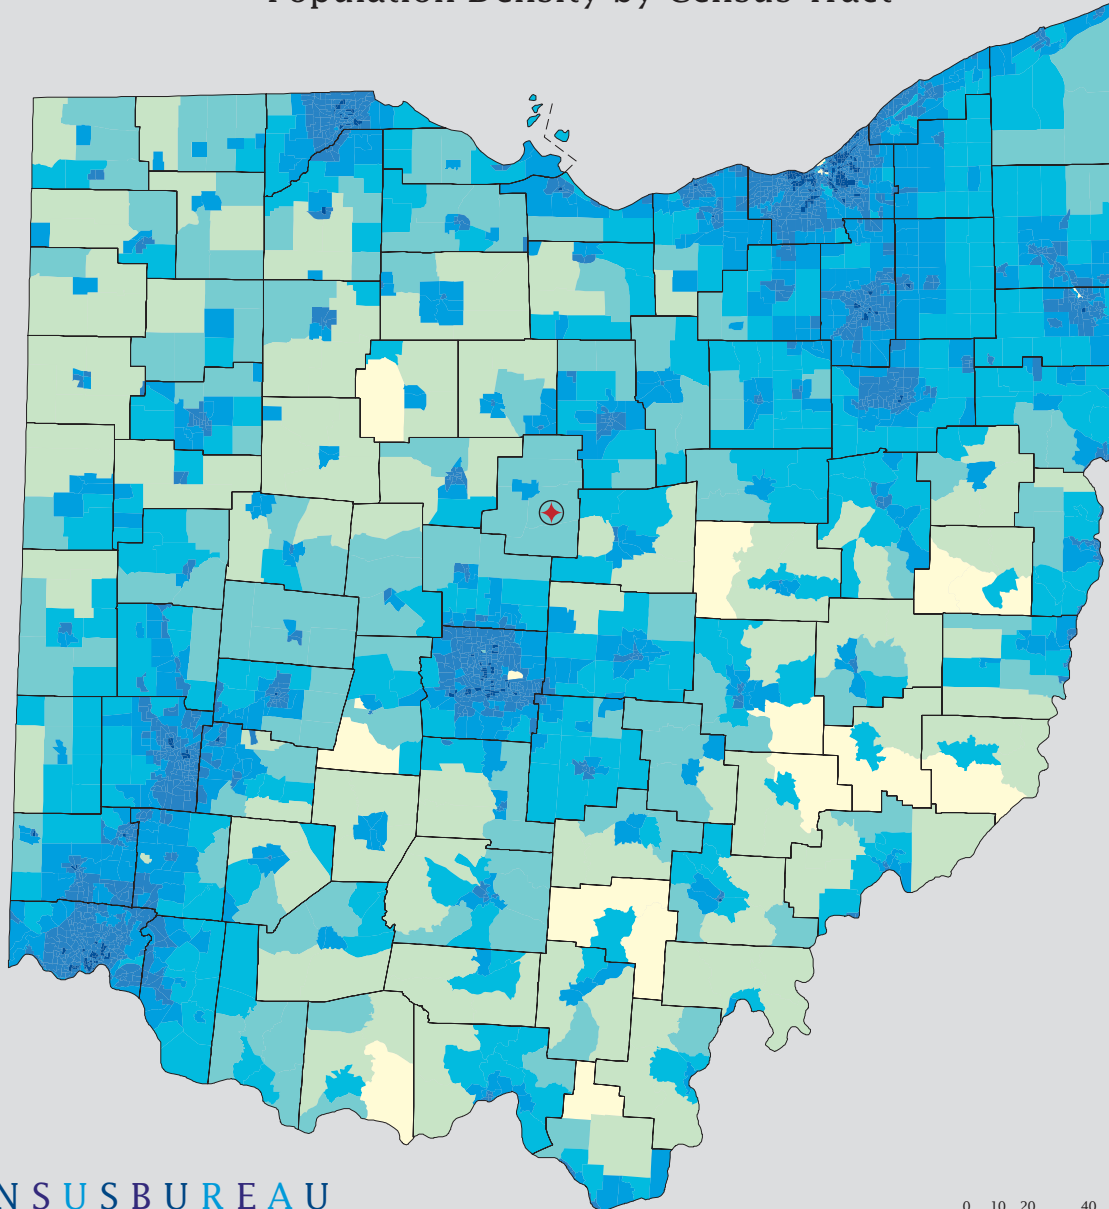

Census 2000: Ohio Profile

Population Density by Census Tract

State Race* Breakdown

Hispanic or Latino (of any race) makes up **1.9%** of the state population.

Population by Sex and Age

Housing Tenure

Population Per Square Mile by Census Tract

U.S. CENSUS BUREAU

Helping You Make Informed Decisions • 1902-2002