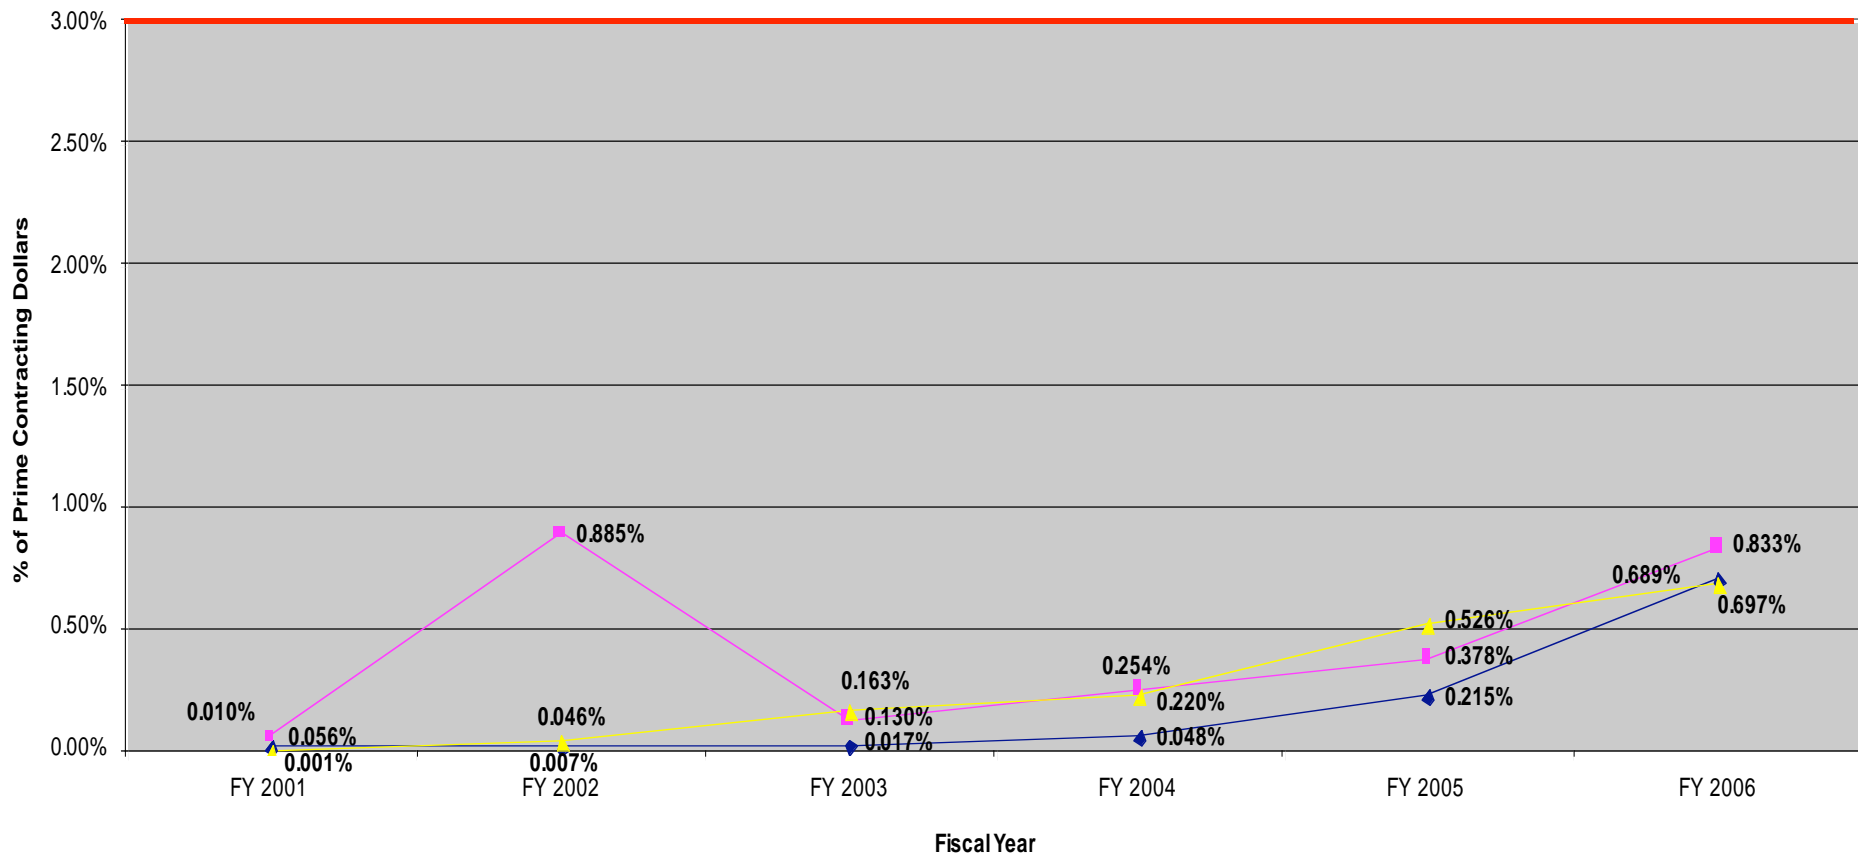

# Prime and Subcontracting Percentages

Department of Energy

◆ % of SDV OSB Prime Contracts
■ % of VOSB Prime Contracts
▲ % of SDV OSB Subcontracting

“%” represents the percentage of total prime contract dollars.  
 Source of information: SBA Office of Government Contracting  
 - <http://www.sba.gov/aboutsba/sbaprograms/gc/index.html>