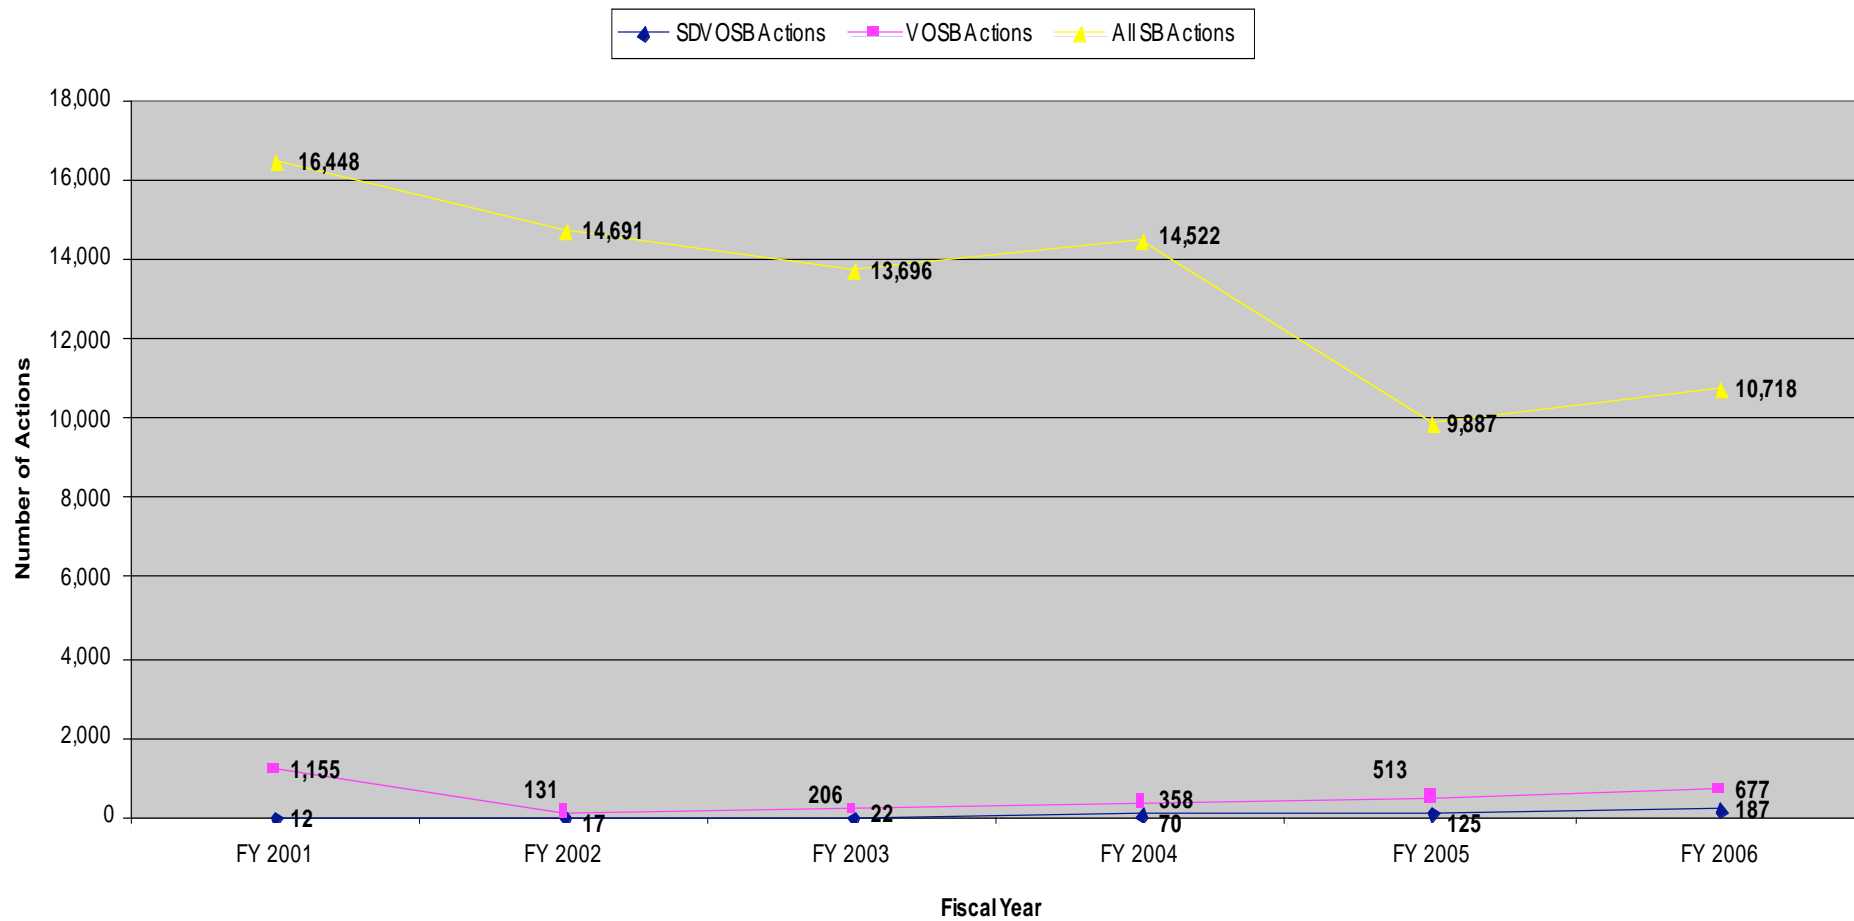

Contract Actions

Department of Energy