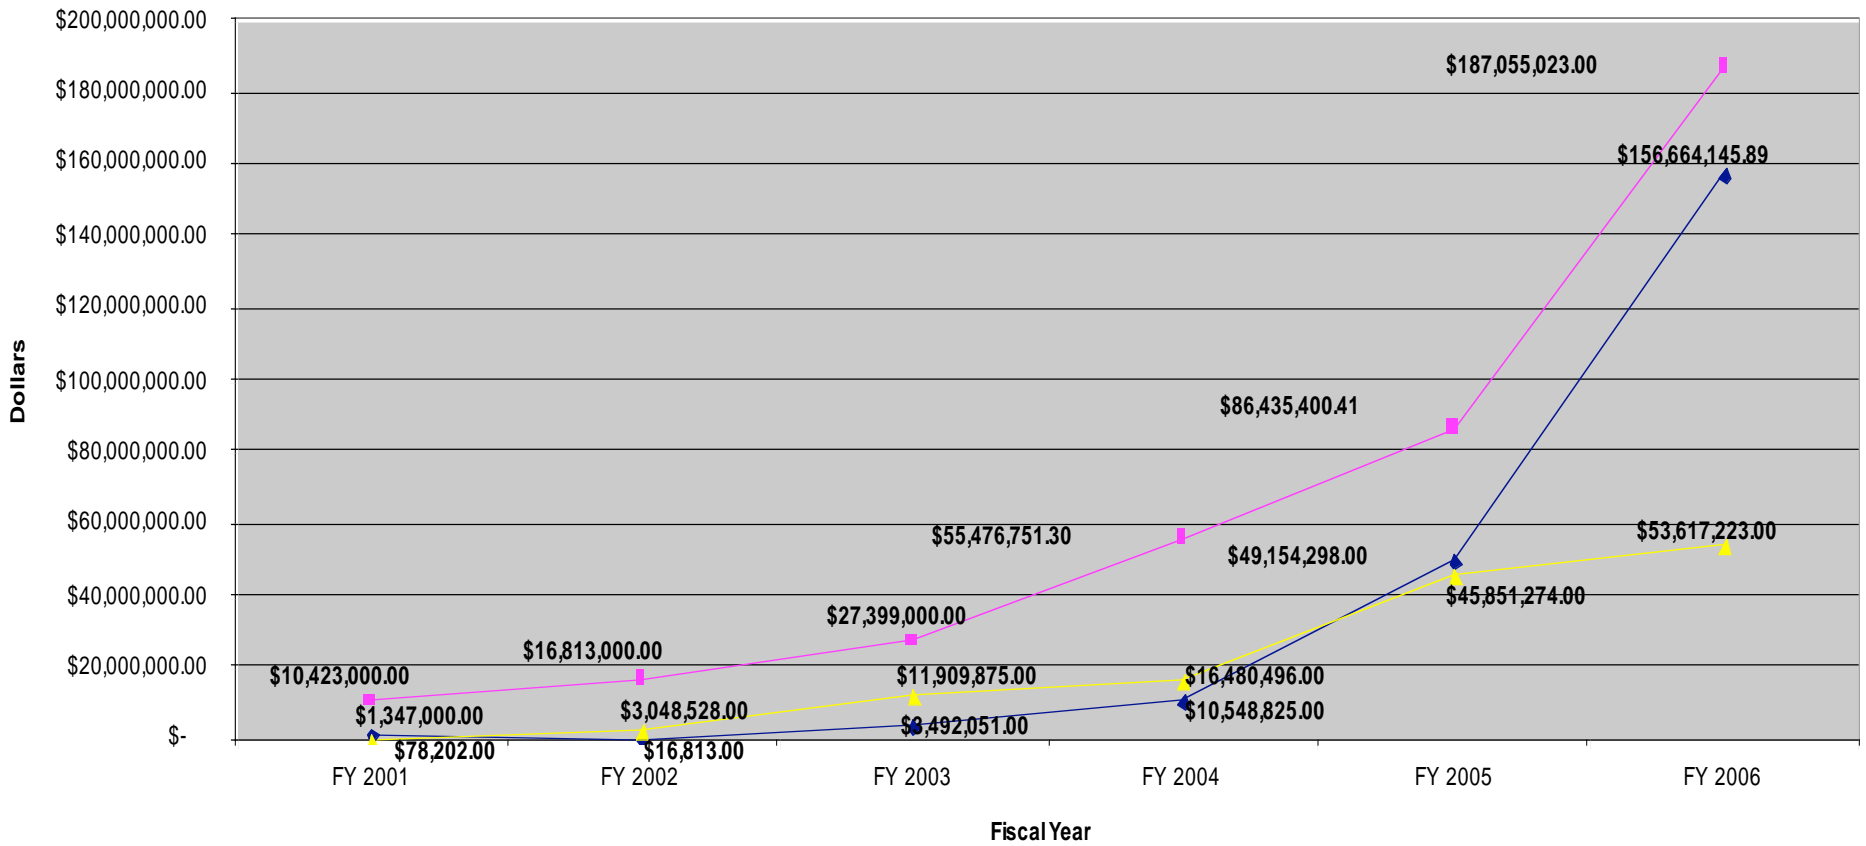

Total Contract Dollars

Department of Energy

◆ SDV OSB Prime Contract Dollars
■ V OSB Prime Contract Dollars
▲ SDV OSB Subcontract Dollars