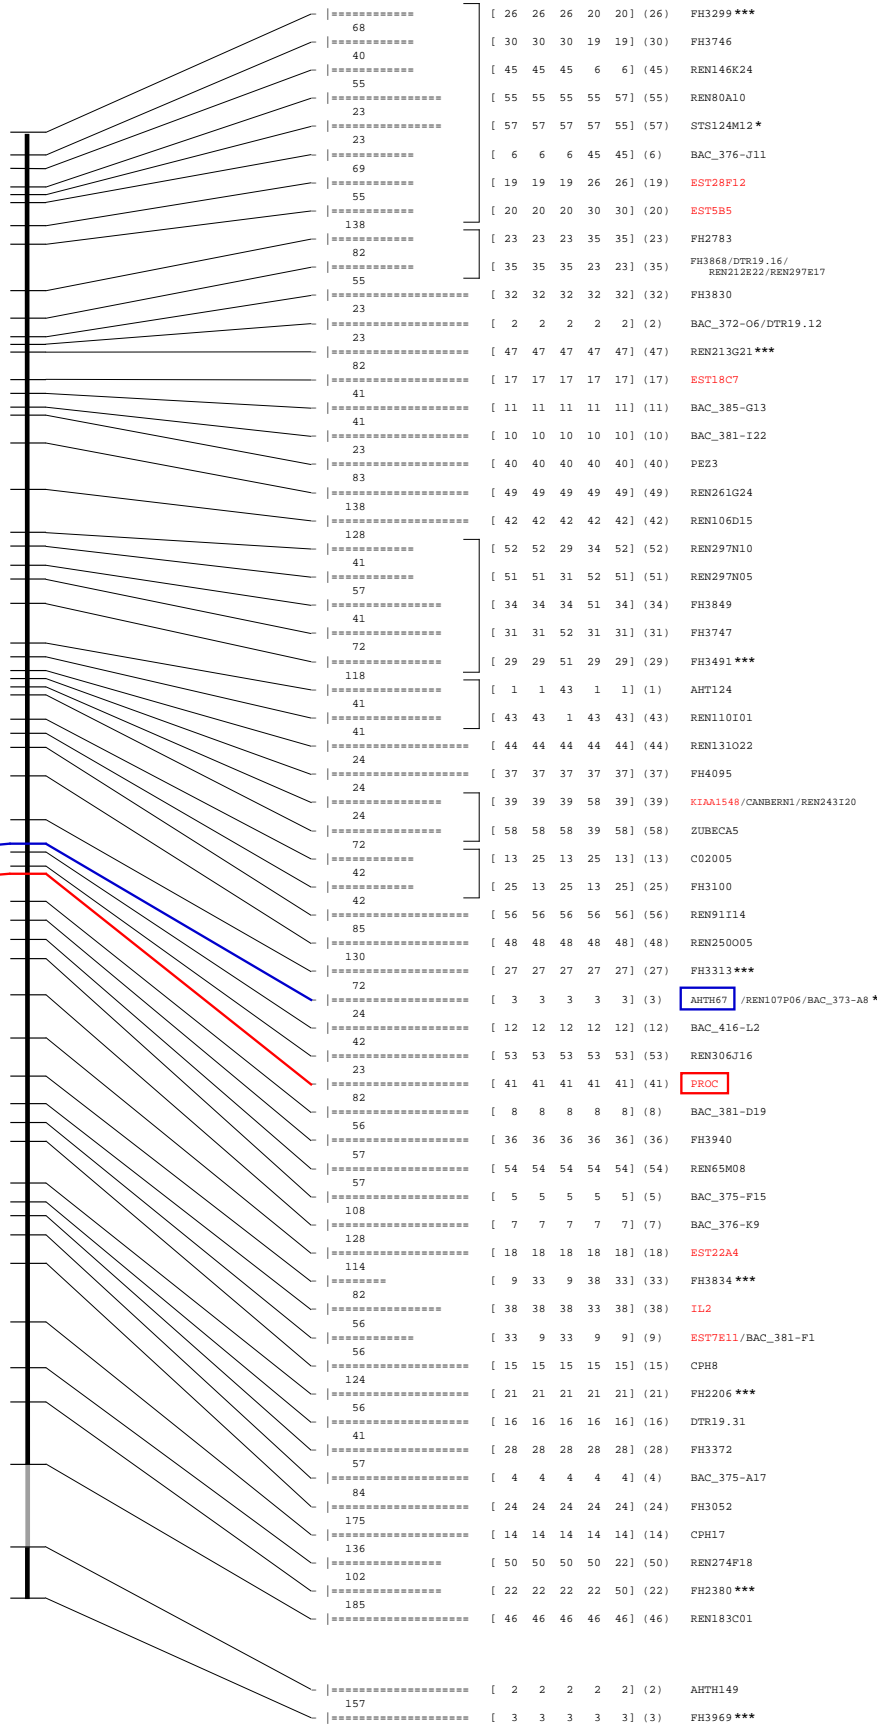

CFA 19

H67
PROC

2q23.3 [150,3]
 2q23.3 [150,8]
 2q23.3 [152,0]
 2q22.1 [137,6]
 2q14.2 [118,7]
 2q21.1 [126,1]
 4q27 [123,0]
 4q27 [123,7]
 4q27 [124,1]

Size	Scale
66 Mb	1 Mb = 68 U
4468 U	1 U = 15 Kb