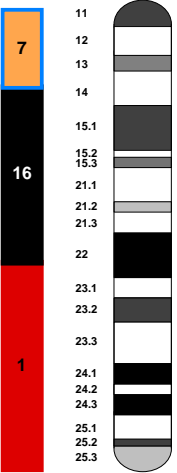

CFA 6

Size	Scale
87 Mb	1 Mb = 70 U
6056 U	1 U = 14 Kb