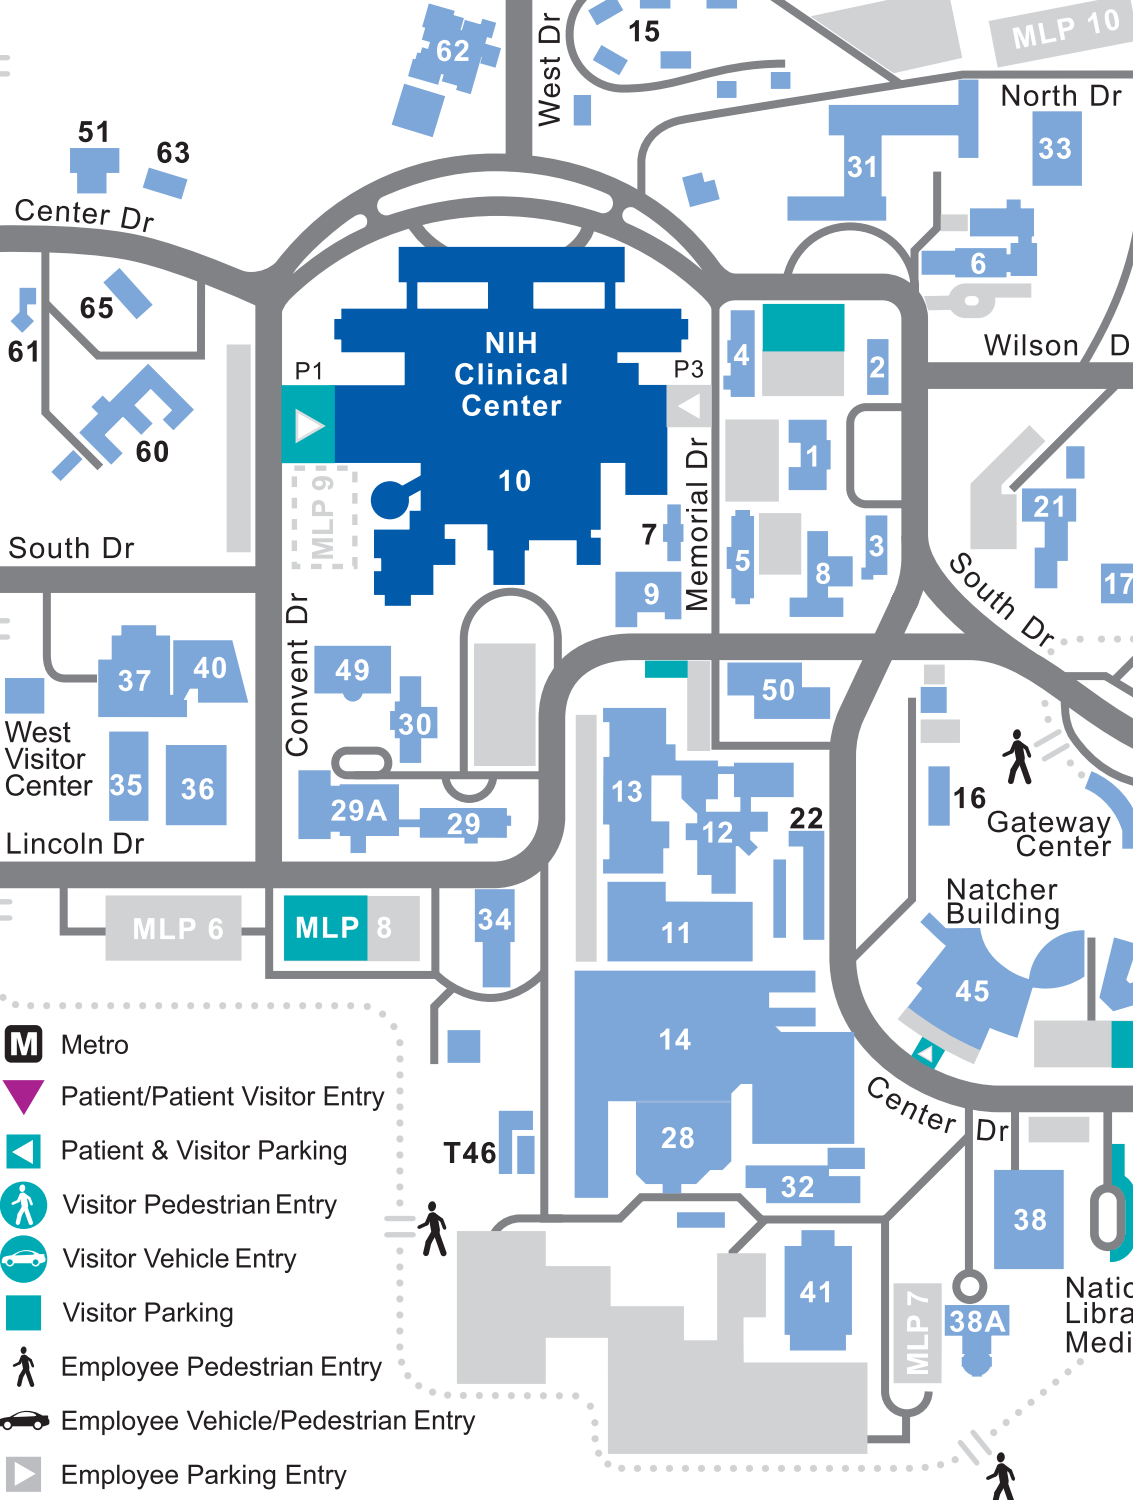

West Cedar Lane

82

C

Rockville Pike

Rte 355

Wisconsin Avenue

M Metro

Patient/Patient Visitor Entry

Patient & Visitor Parking

Visitor Pedestrian Entry

Visitor Vehicle Entry

Visitor Parking

Employee Pedestrian Entry

Employee Vehicle/Pedestrian Entry

Employee Parking Entry

Employee Parking

Commercial Vehicle Entry

Rte 187 - Old Georgetown Road

T46

National Library of Medicine