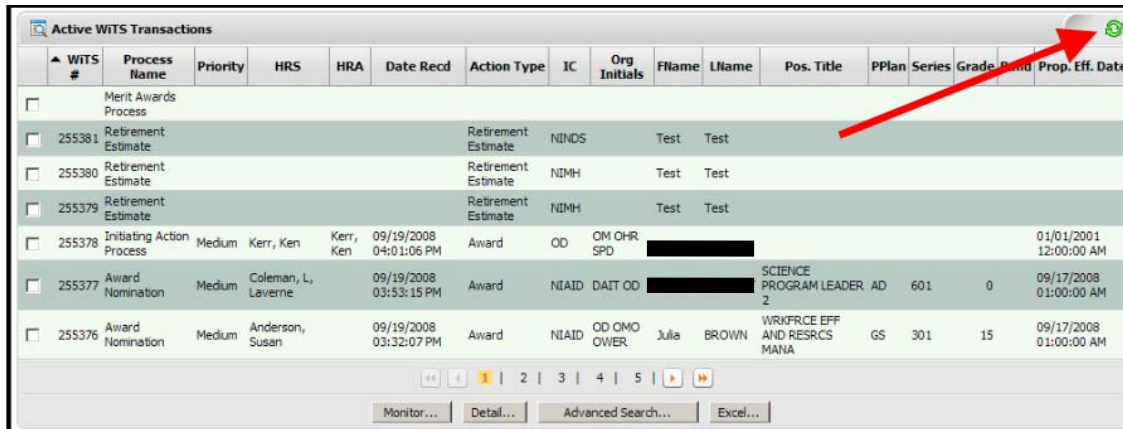

WiTS - UPGRADE ENHANCEMENTS

REFRESH BUTTONS

Each bizcove now contains its own Refresh button. If you are waiting for an action to appear in a specific list, you can use the refresh button in just that biz-cove for a faster refresh.

NEW WiTS ICONS

Version 11.3 contains new icons. Here are the icons from the previous version of WiTS, and the new ones used in 11.3.

ICON	OLD	NEW	USE IT TO:
RUBBER STAMP			Move a workitem to the next activity
SAVE			Save a partially completed workitem
MONITOR			View the trail/path of a process
ATTACH			Attach a document to a workitem
COMMENT			Add/view a comment to a workitem
GENERAL INFORMATION			Get general information about a process
PREVIOUS / NEXT ARROWS			Navigate to the previous or next workitem
PRINT			Print the WiTS screen
EXIT WITHOUT SAVING			Exit the workitem without saving the data

DO NOT USE WiTS ICONS

It is important to **NEVER CLICK** the icons shown here to avoid possibly corrupting a WiTS action.