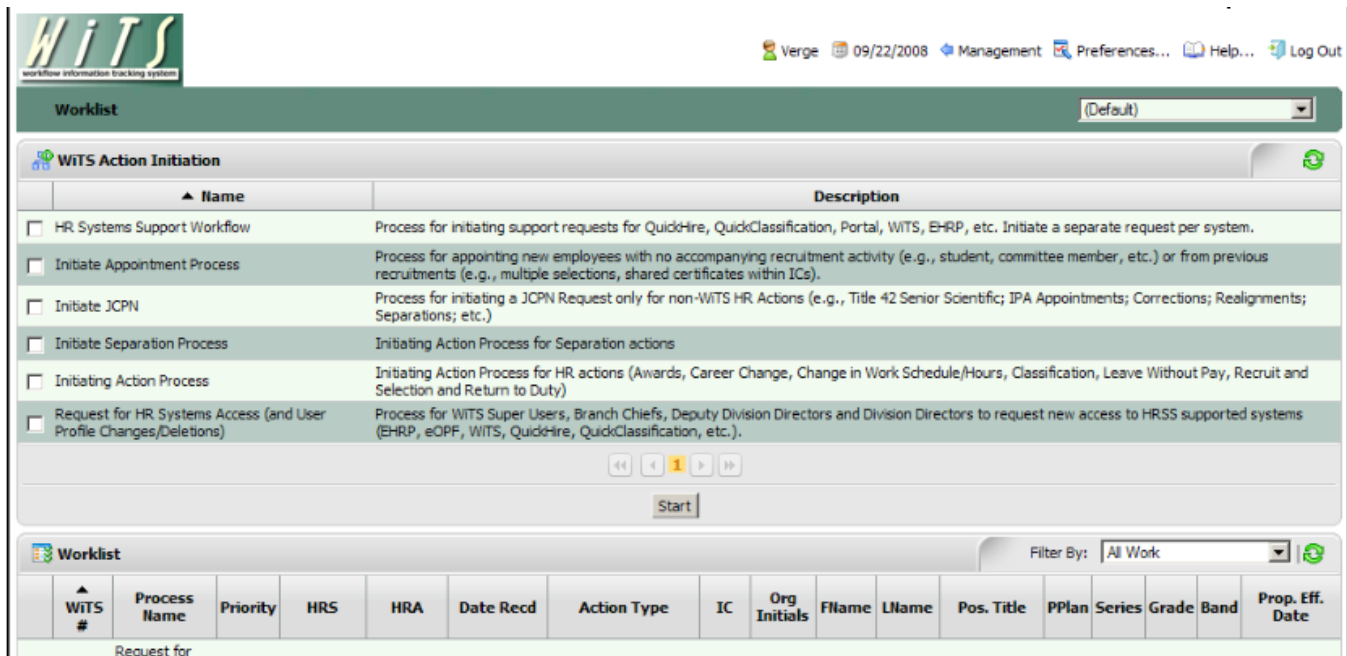

WiTS - UPGRADE ENHANCEMENTS

APPEARANCE OF WORK AREA PAGE

The Work Area Page is now a softer green, with more distinct shade differences between each line for easier reading:

OLD WORK AREA PAGE

NEW WORK AREA PAGE

WiTS - UPGRADE ENHANCEMENTS

REFRESH BUTTONS

Each bizcove now contains its own Refresh button. If you are waiting for an action to appear in a specific list, you can use the refresh button in just that biz-cove for a faster refresh.

NEW WiTS ICONS

Version 11.3 contains new icons. Here are the icons from the previous version of WiTS, and the new ones used in 11.3.

ICON	OLD	NEW	USE IT TO:
RUBBER STAMP			Move a workitem to the next activity
SAVE			Save a partially completed workitem
MONITOR			View the trail/path of a process
ATTACH			Attach a document to a workitem
COMMENT			Add/view a comment to a workitem
GENERAL INFORMATION			Get general information about a process
PREVIOUS / NEXT ARROWS			Navigate to the previous or next workitem
PRINT			Print the WiTS screen
EXIT WITHOUT SAVING			Exit the workitem without saving the data