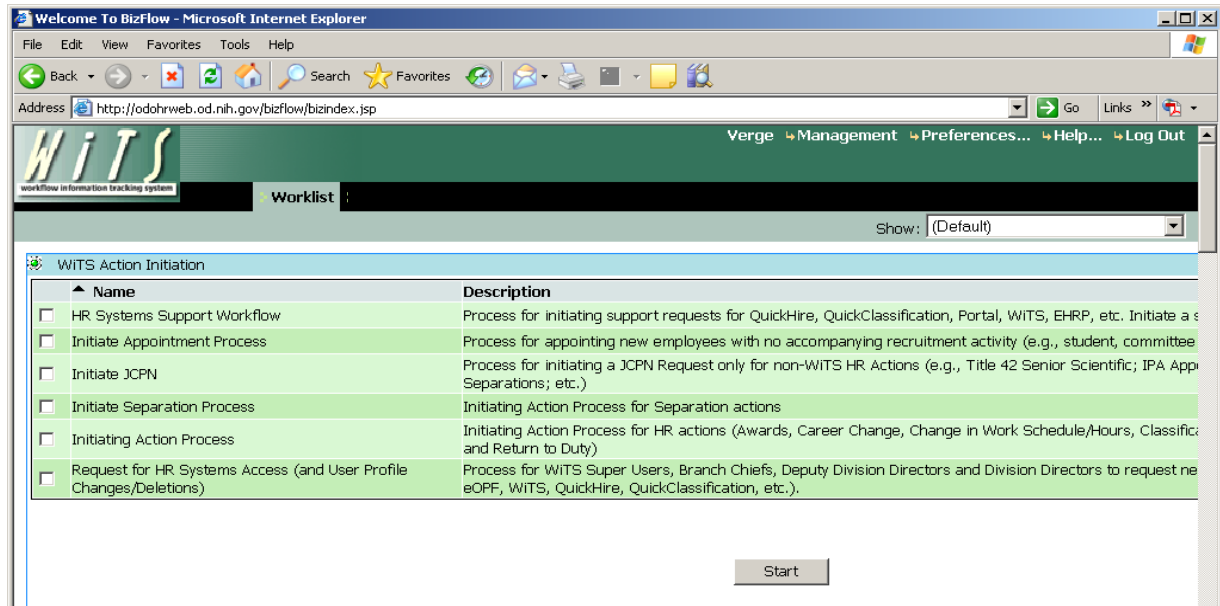

WiTS - UPGRADE ENHANCEMENTS

APPEARANCE OF WORK AREA PAGE

The Work Area Page is now a softer green, with more distinct shade differences between each line for easier reading:

OLD WORK AREA PAGE

NEW WORK AREA PAGE

WiTS - UPGRADE ENHANCEMENTS

REFRESH BUTTONS

Each bizcove now contains its own Refresh button. If you are waiting for an action to appear in a specific list, you can use the refresh button in just that biz-cove for a faster refresh.