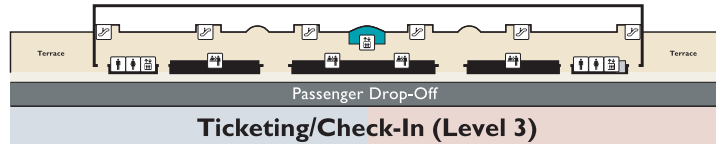

**Terminal C Ticketing**

Frontier  
United  
US Airways

**Terminal B Ticketing**

Air Canada  
Alaska  
American  
Continental  
Delta

**Gates 35-45**

US Airways  
US Airways Express  
US Airways Shuttle

**Gates 23-34**

American  
American Eagle  
Frontier  
United  
US Airways

**Gates 10-22**

Air Canada  
Alaska  
Continental  
Continental Express  
Delta  
Delta Connection  
Delta Shuttle

**Symbol Legend**

	ATM/Cash Machine		Metro Station Located Concourse Level 2 Terminal B and C
	Baggage Claim		Police
	Chapel/Meditation Room		Restrooms - Companion Care
	Customer Services Center/ Foreign Exchange		Restrooms - Men
	Escalators		Restrooms - Women
	Elevators		Security
	Ground Transportation		Shoe Shine
	Hotel/Motel Information		Shops & Eateries
	Information		Ticketing
	Lost and Found		Travelers Aid Society
	Mail Drop		United Services Organization