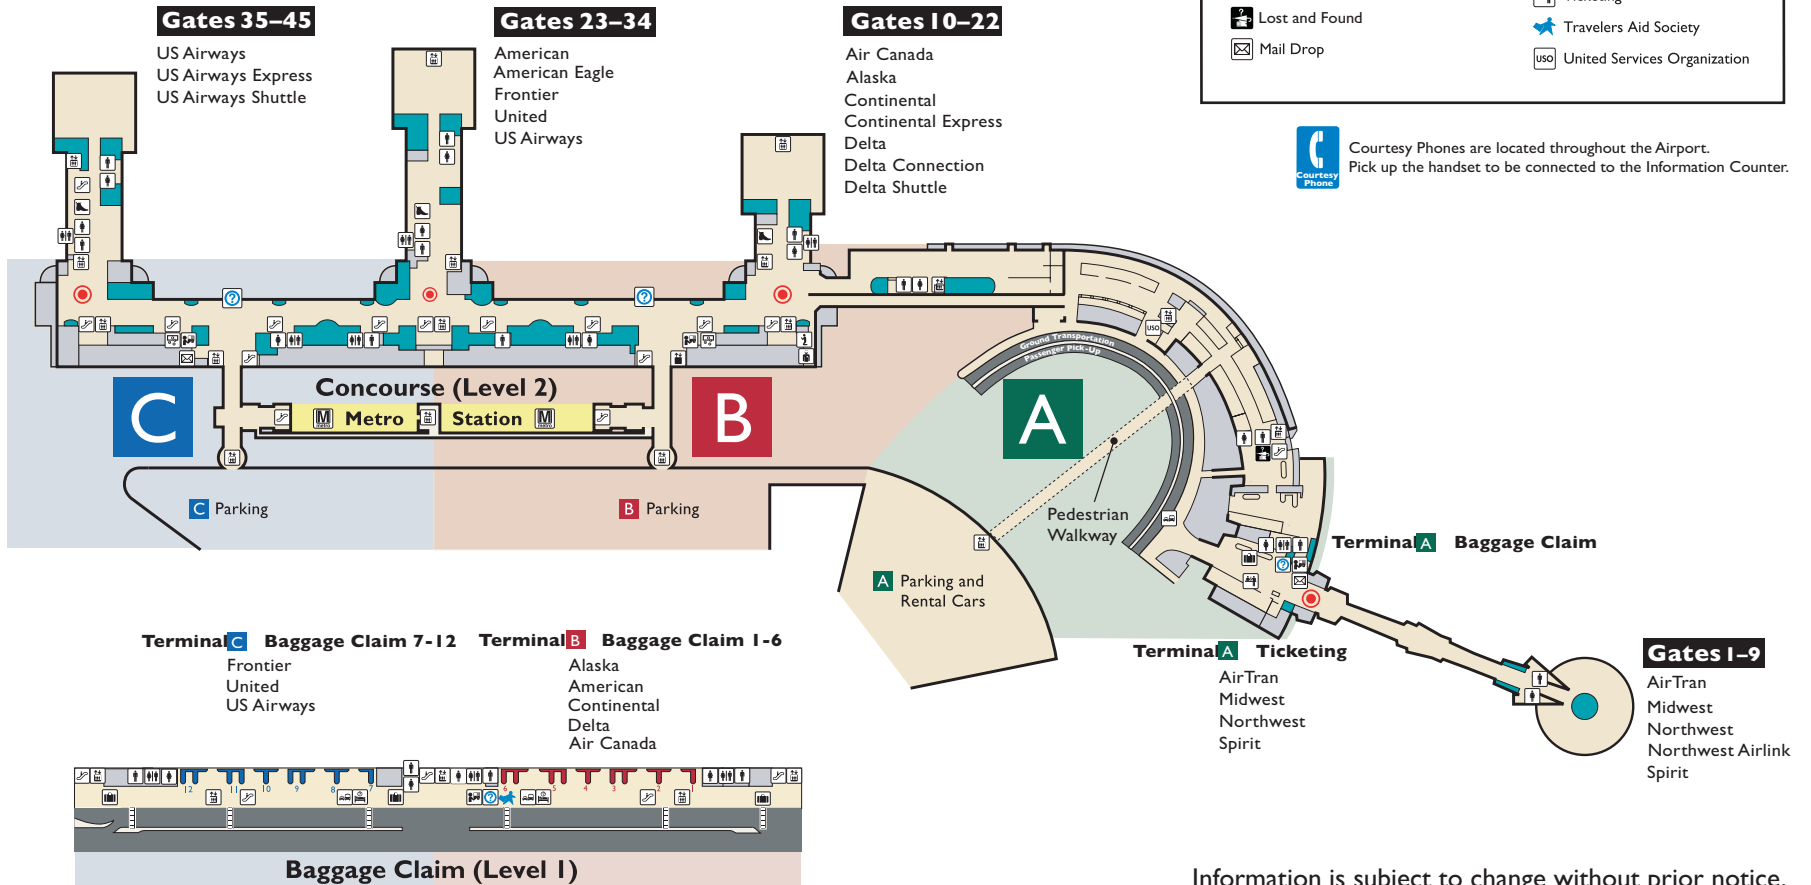

**Terminal C Ticketing**

Frontier  
United  
US Airways

**Terminal B Ticketing**

Air Canada  
Alaska  
American  
Continental  
Delta

**Gates 35-45**

US Airways  
US Airways Express  
US Airways Shuttle

**Gates 23-34**

American  
American Eagle  
Frontier  
United  
US Airways

**Gates 10-22**

Air Canada  
Alaska  
Continental  
Continental Express  
Delta  
Delta Connection  
Delta Shuttle

**Symbol Legend**

	ATM/Cash Machine		Metro Station Located Concourse Level 2 Terminal B and C
	Baggage Claim		Police
	Chapel/Meditation Room		Restrooms - Companion Care
	Customer Services Center/ Foreign Exchange		Restrooms - Men
	Escalators		Restrooms - Women
	Elevators		Security
	Ground Transportation		Shoe Shine
	Hotel/Motel Information		Shops & Eateries
	Information		Ticketing
	Lost and Found		Travelers Aid Society
	Mail Drop		United Services Organization

Courtesy Phones are located throughout the Airport.  
Pick up the handset to be connected to the Information Counter.

Information is subject to change without prior notice.