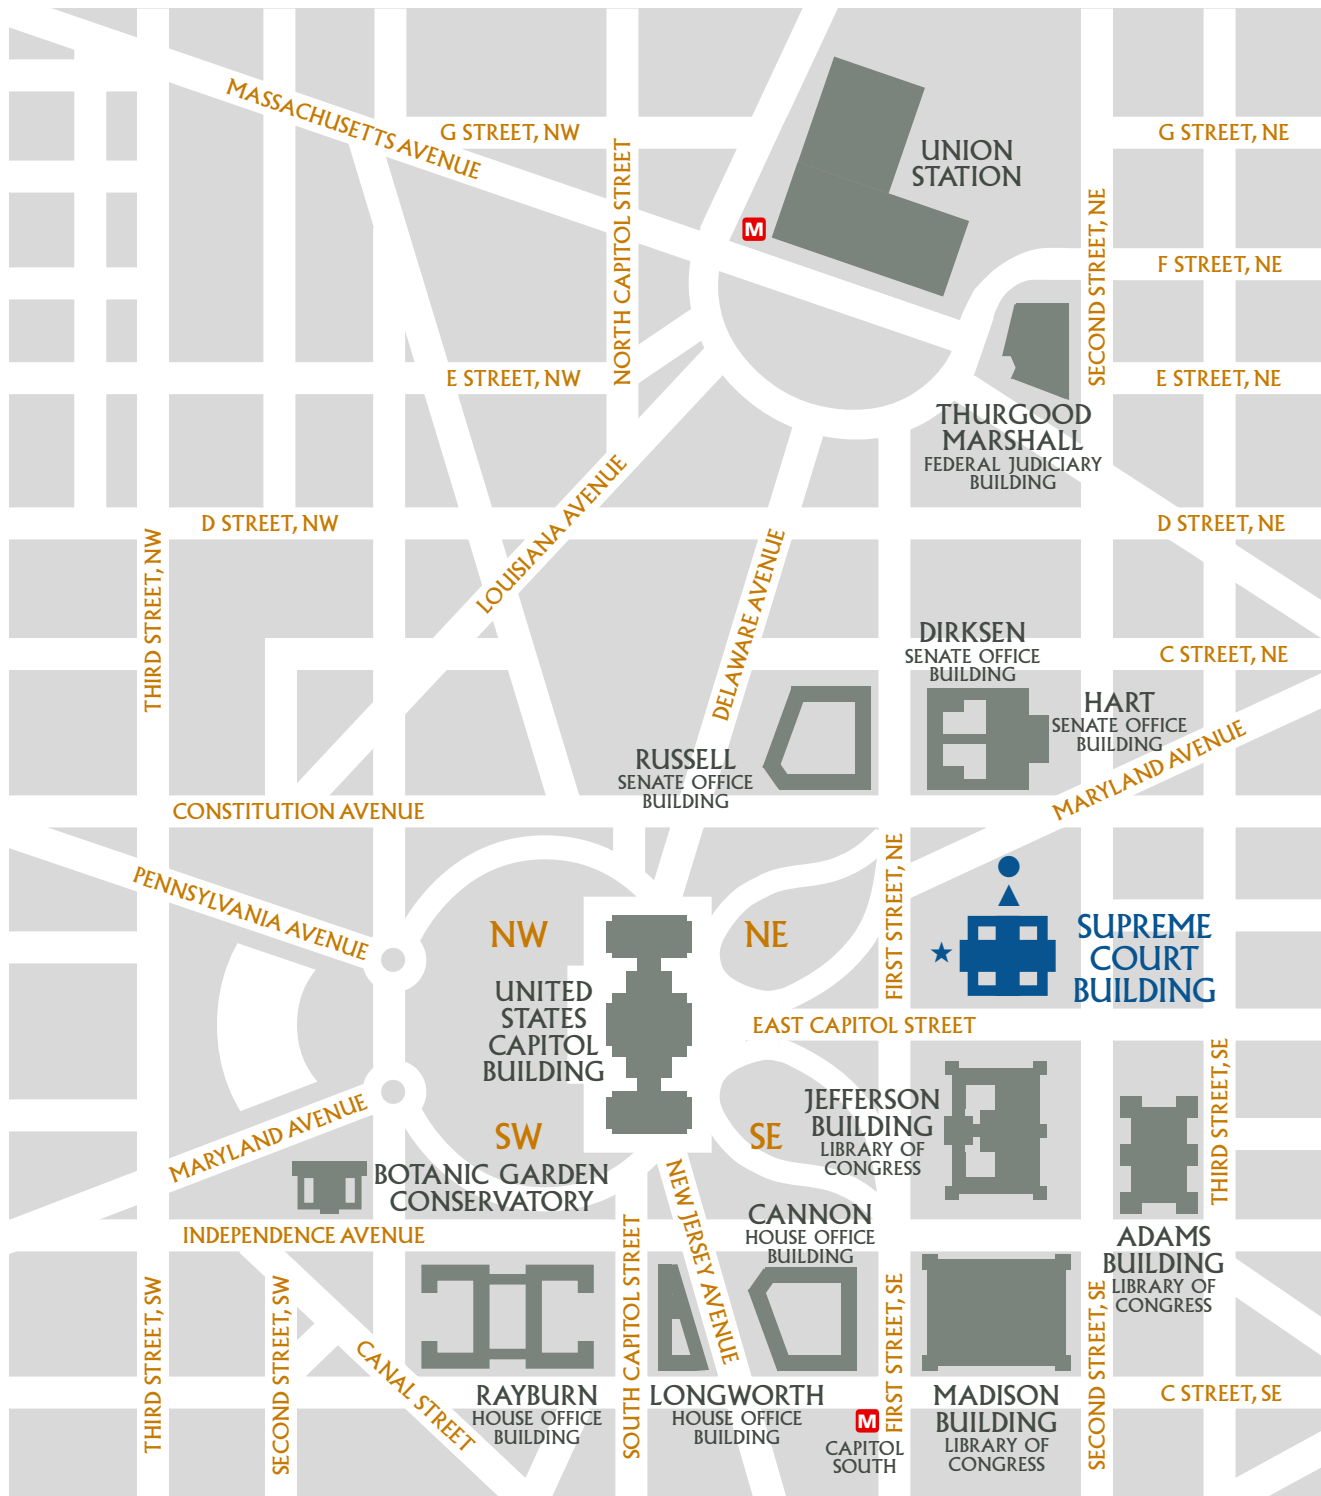

SUPREME COURT

- ★ Visitors' Entrance—Main Door
- ▲ Visitors' Entrance—Maryland Avenue
- Bar Members' Entrance
- Entrance for Handicapped
- M Metro

Note: Map not to scale