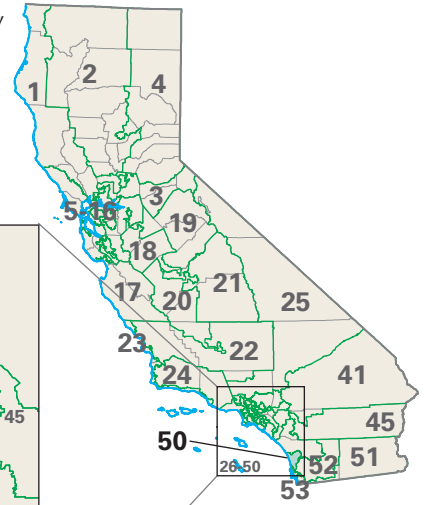

Congressional District 50

nationalatlas.gov™

50 Congressional District

San Diego County

California
(53 Districts)