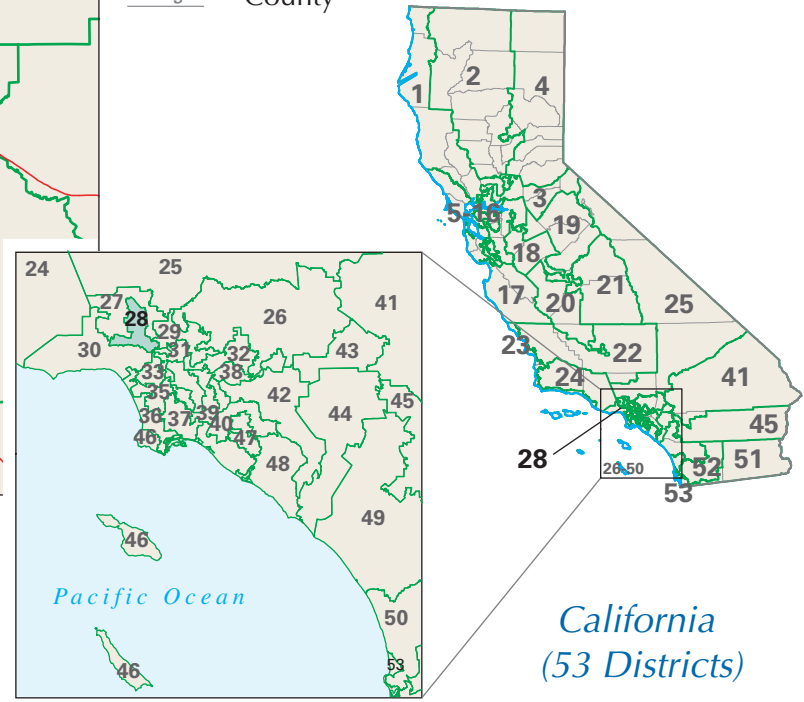

Congressional District 28

28 Congressional District
Los Angeles County

California
(53 Districts)