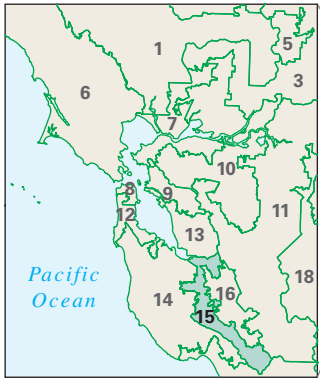

Congressional District 15

15 Congressional District

Santa Clara County

California (53 Districts)