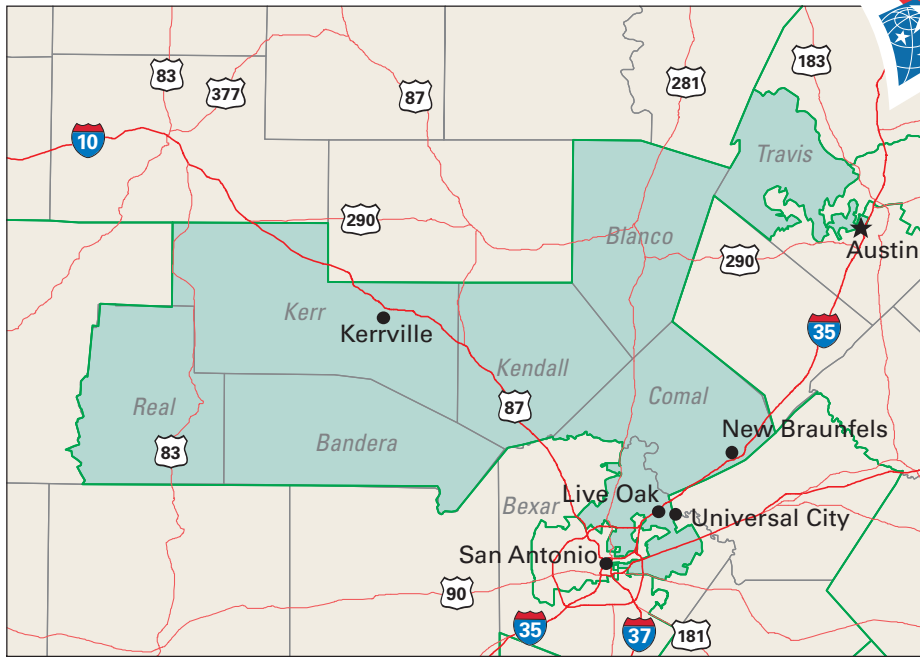

Congressional District 21

21 Congressional District
Kendall County

Texas (32 Districts)