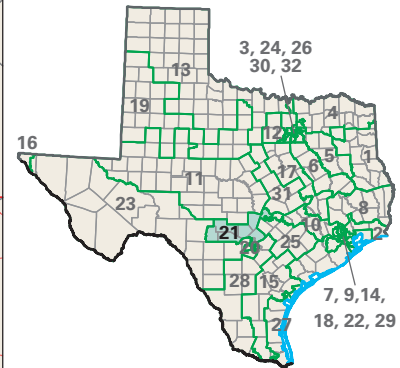

Congressional District 21

21 Congressional District
Kendall County

Texas (32 Districts)