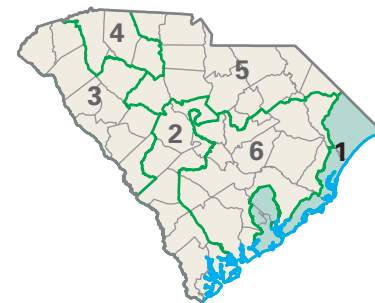

Congressional District 1

- 1** Congressional District
- Horry* County

South Carolina (6 Districts)