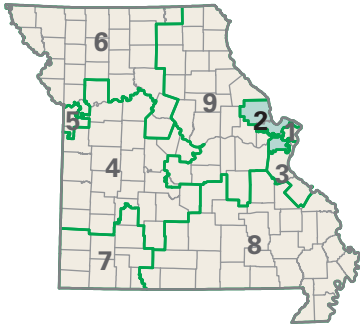

Congressional District 2

2 Congressional District
Lincoln County

Missouri (9 Districts)