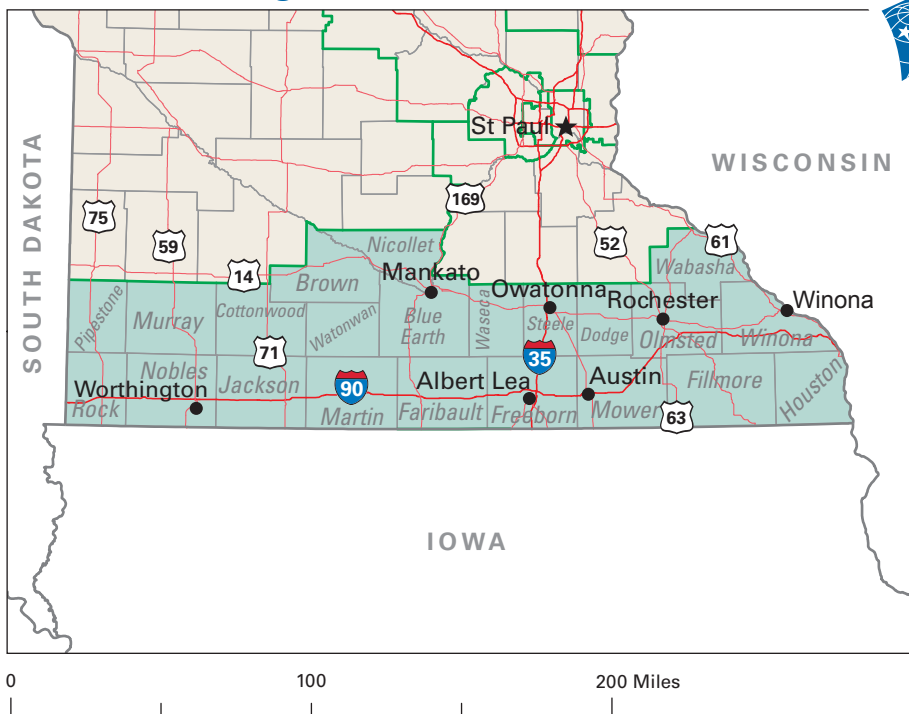

# Congressional District 1

**1** Congressional District

*Nobles* County

Minnesota (8 Districts)